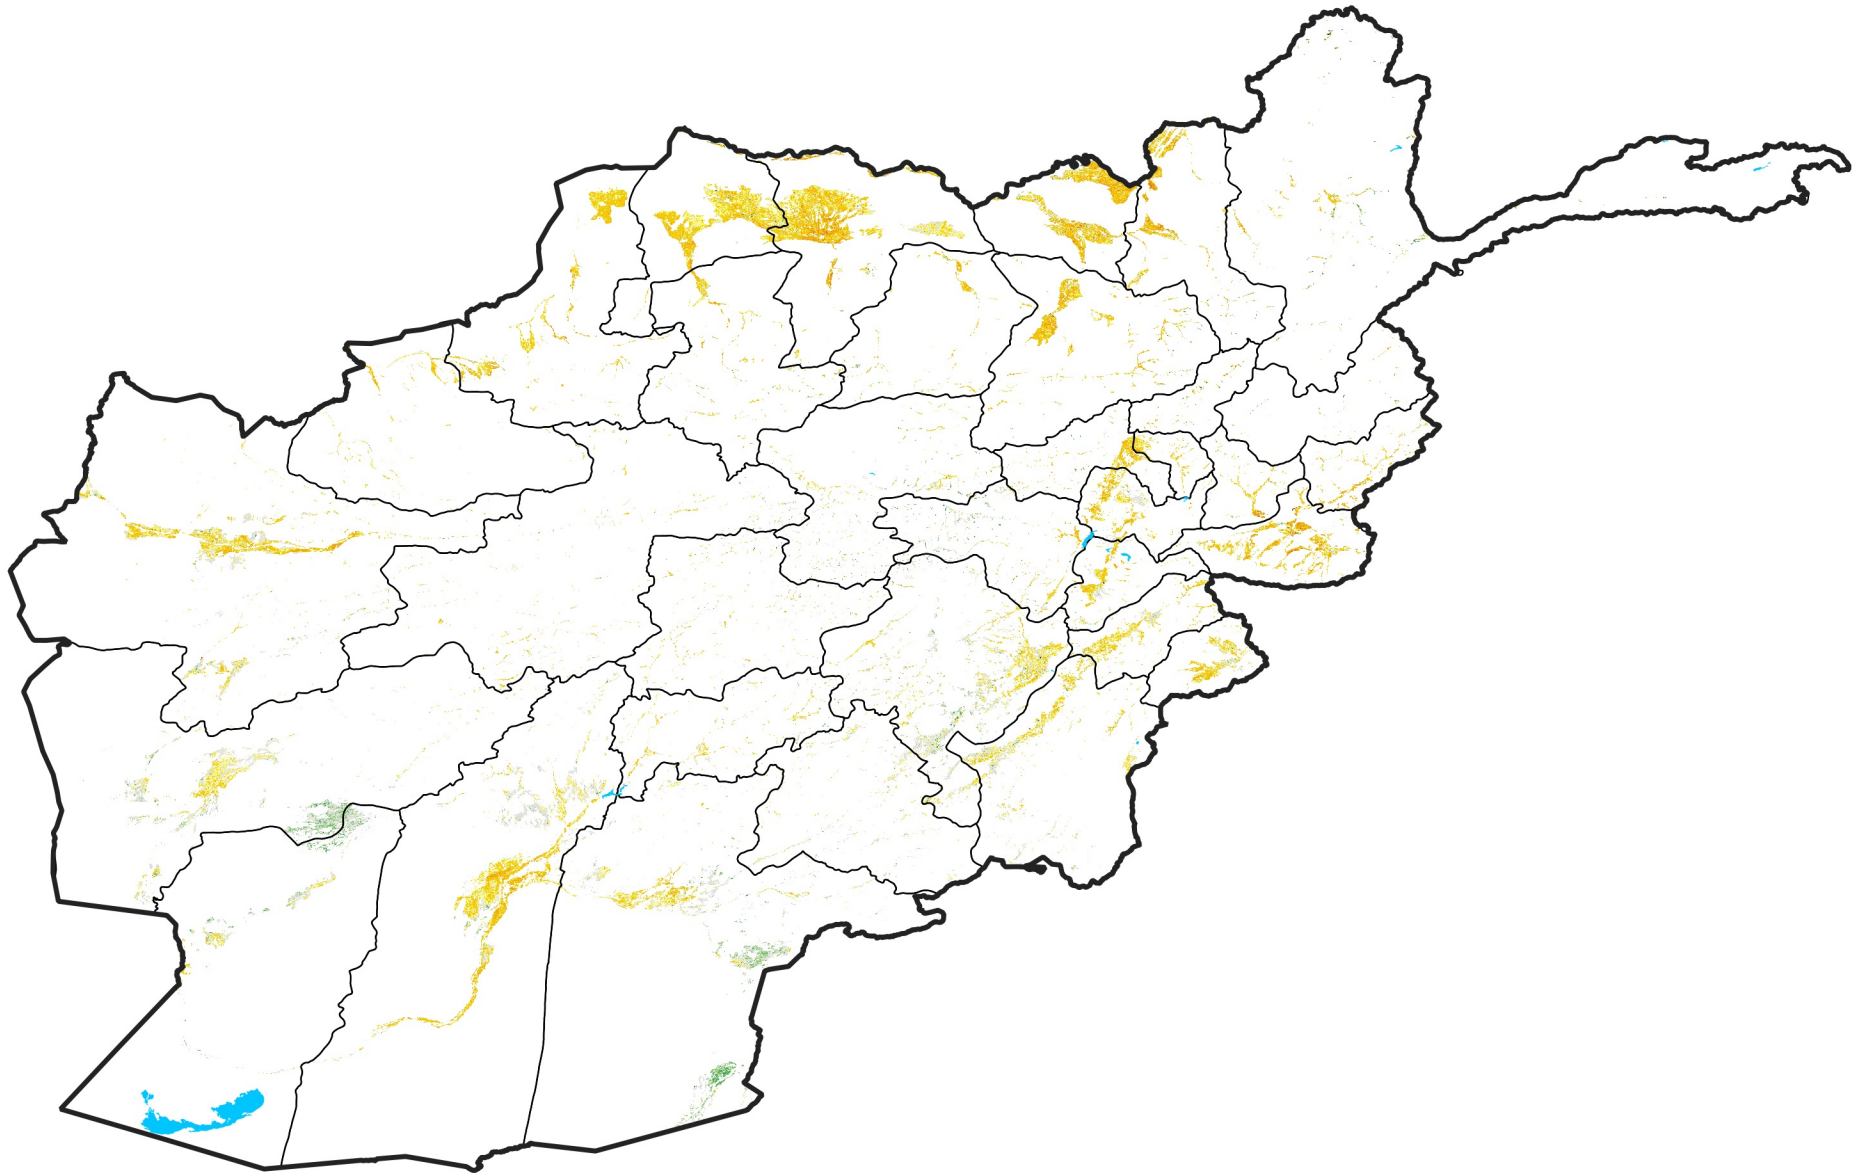

Afghanistan Irrigated Agricultural Areas

Percent of Mean NDVI

2008 / mean (2003 - 2022)

Period 32 / November 11 - 20, 2008

Percent of Normal