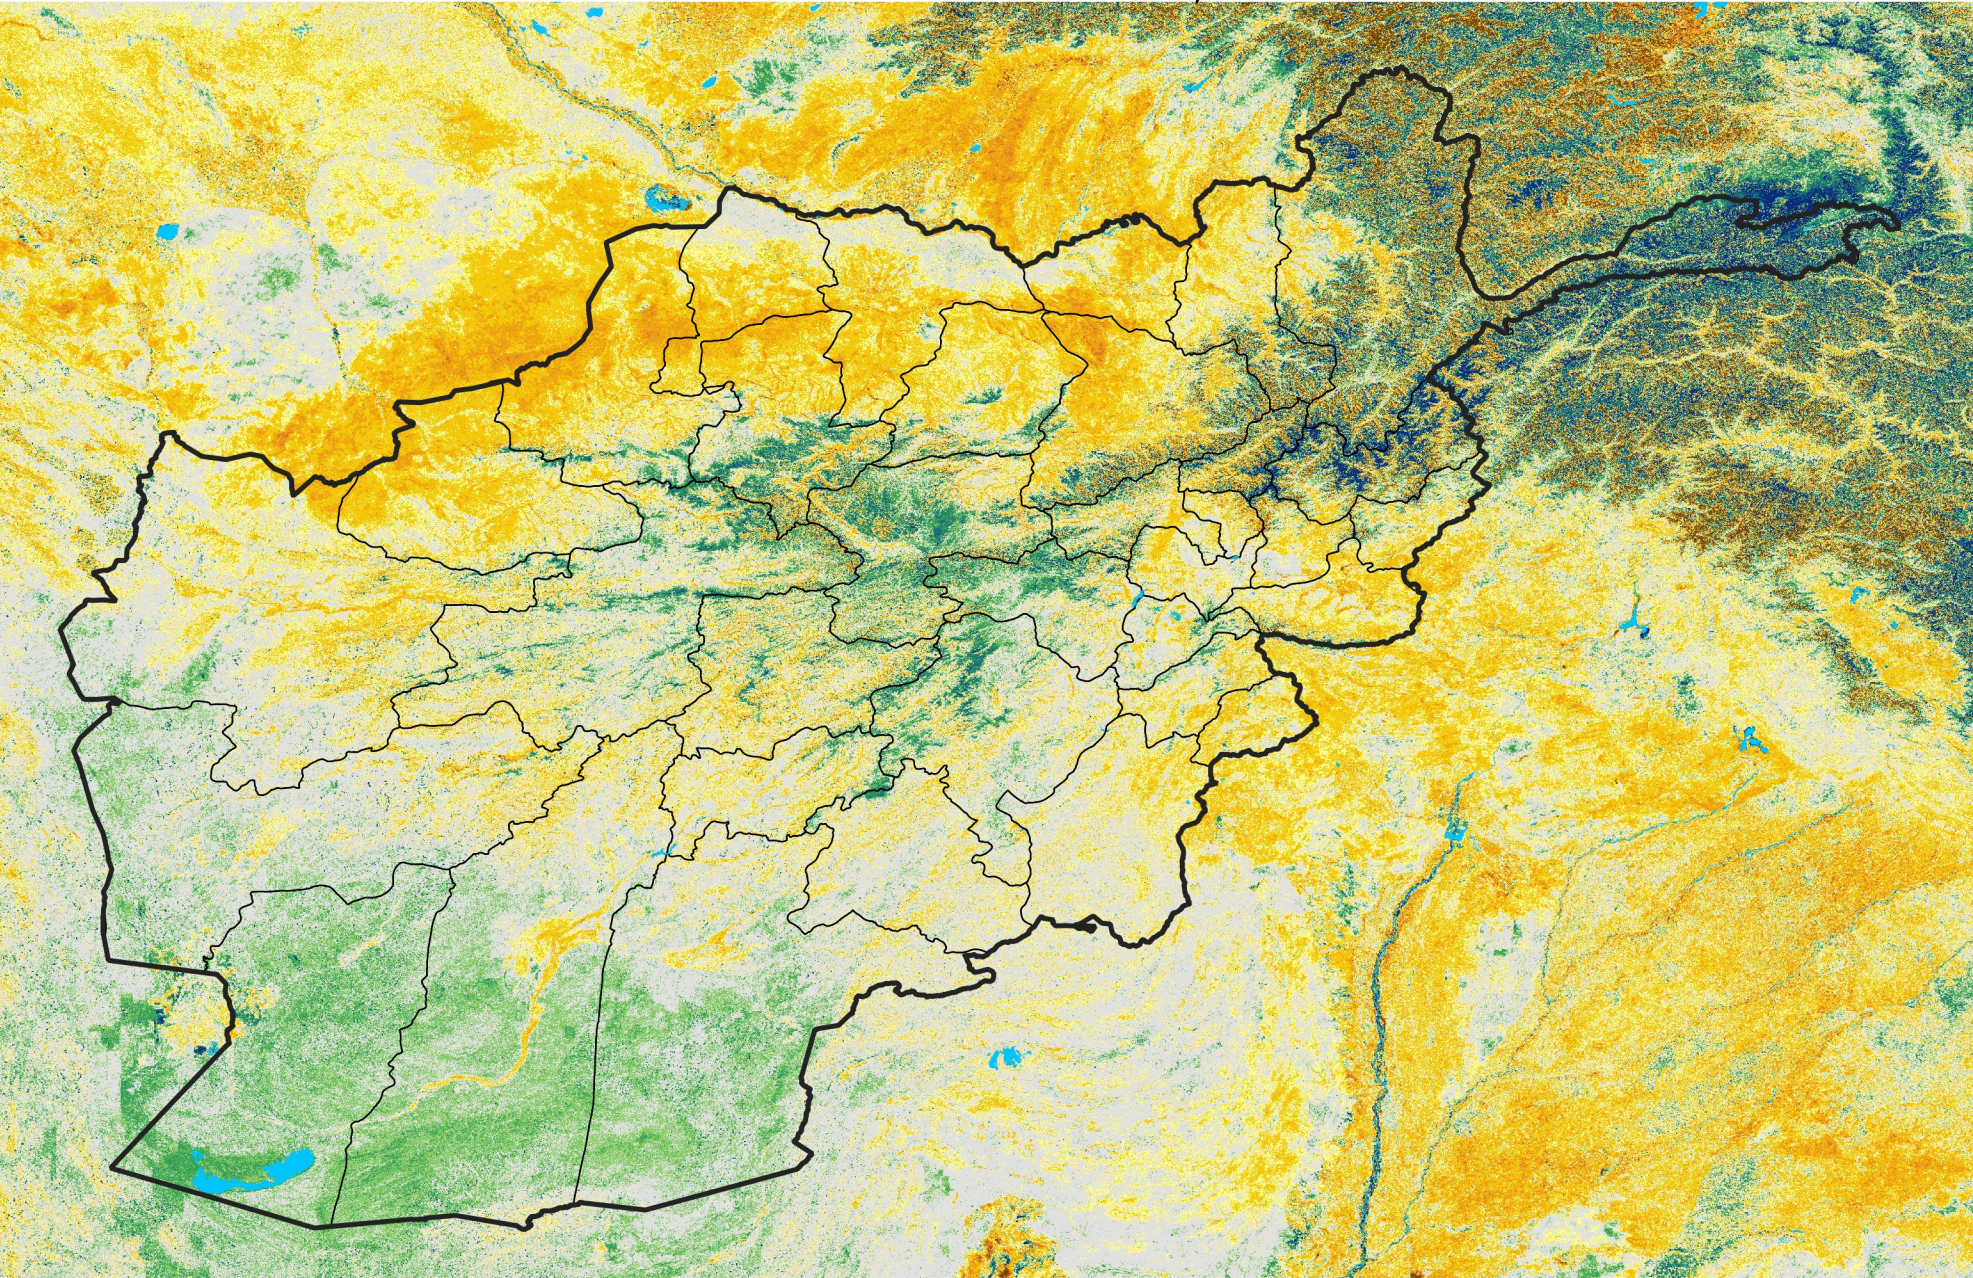

Afghanistan

Percent of Mean NDVI

2008 / mean (2003 - 2022)

Period 33 / November 21 - 30, 2008

Percent of Normal