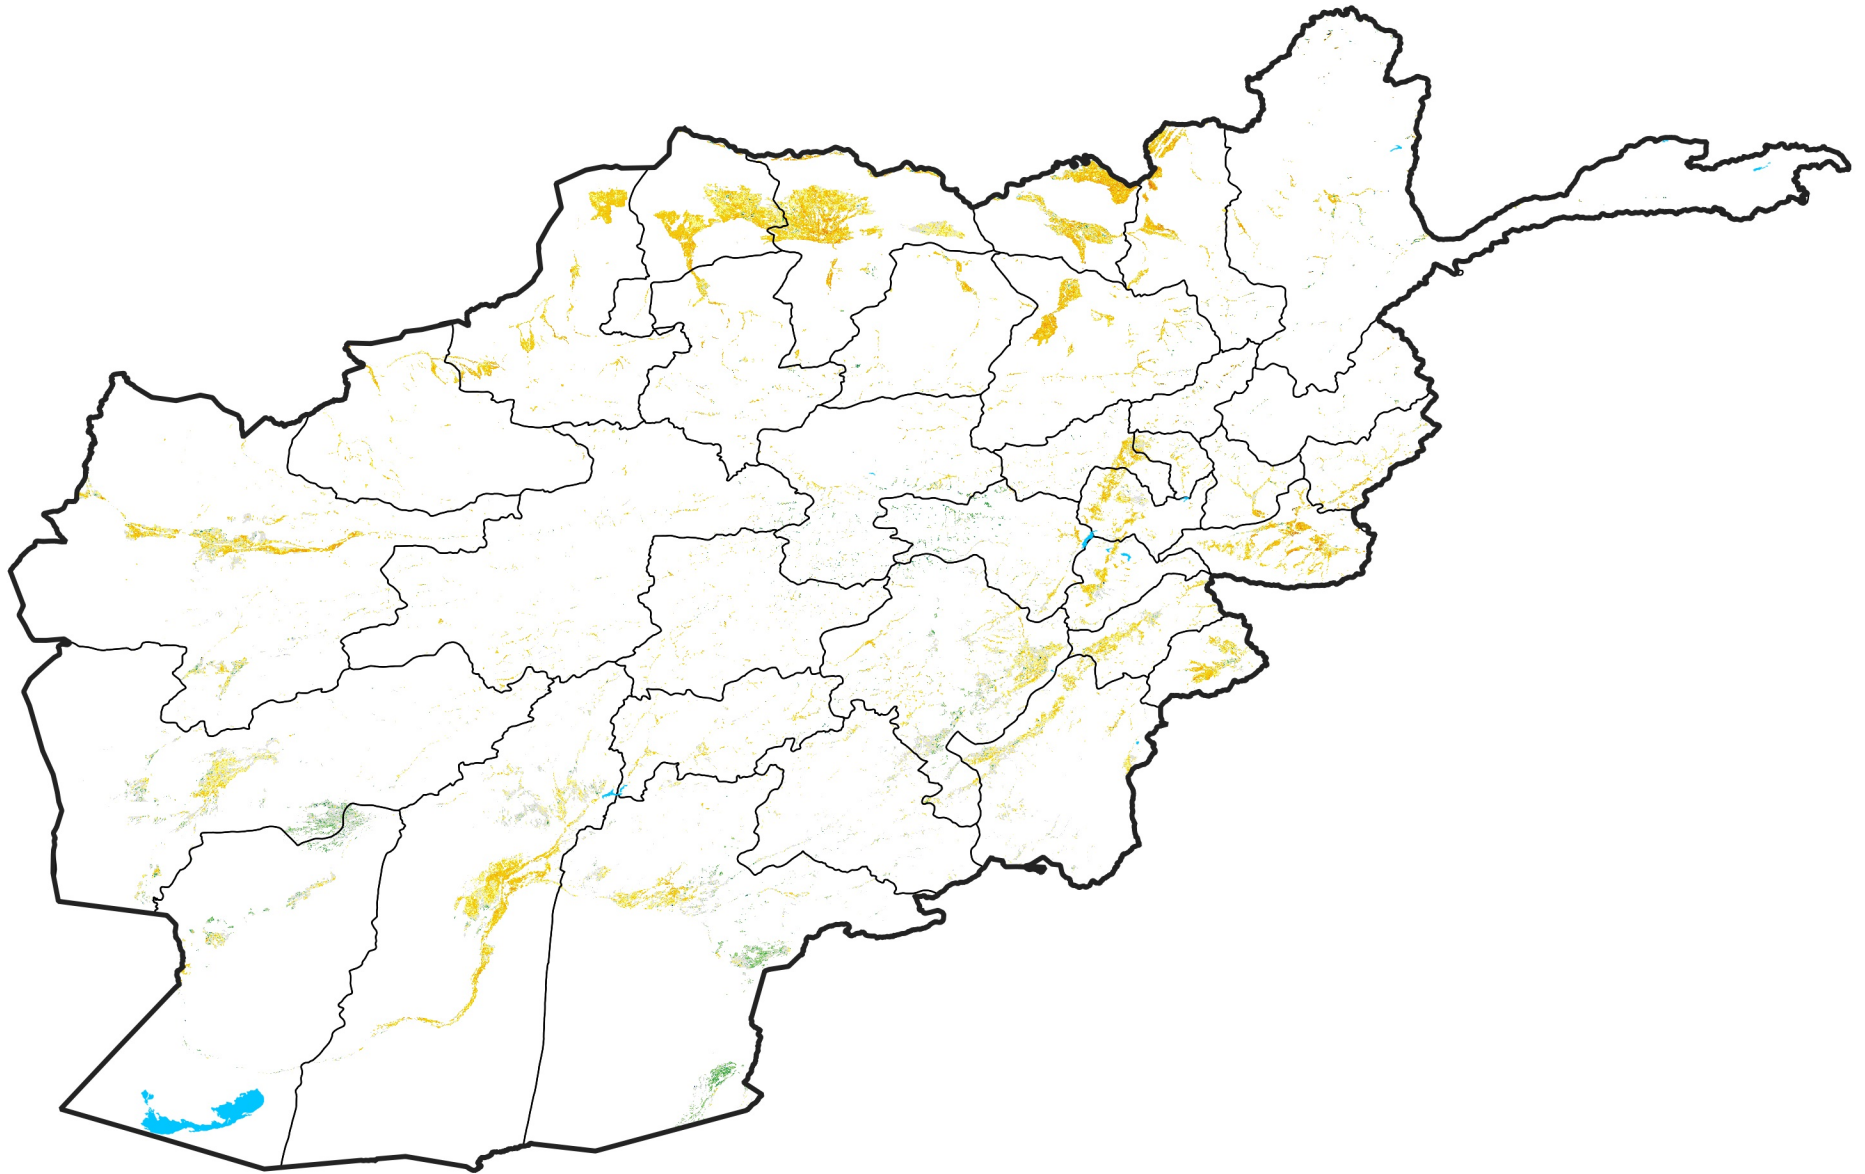

Afghanistan Irrigated Agricultural Areas

Percent of Mean NDVI

2008 / mean (2003 - 2022)

Period 33 / November 21 - 30, 2008

Percent of Normal