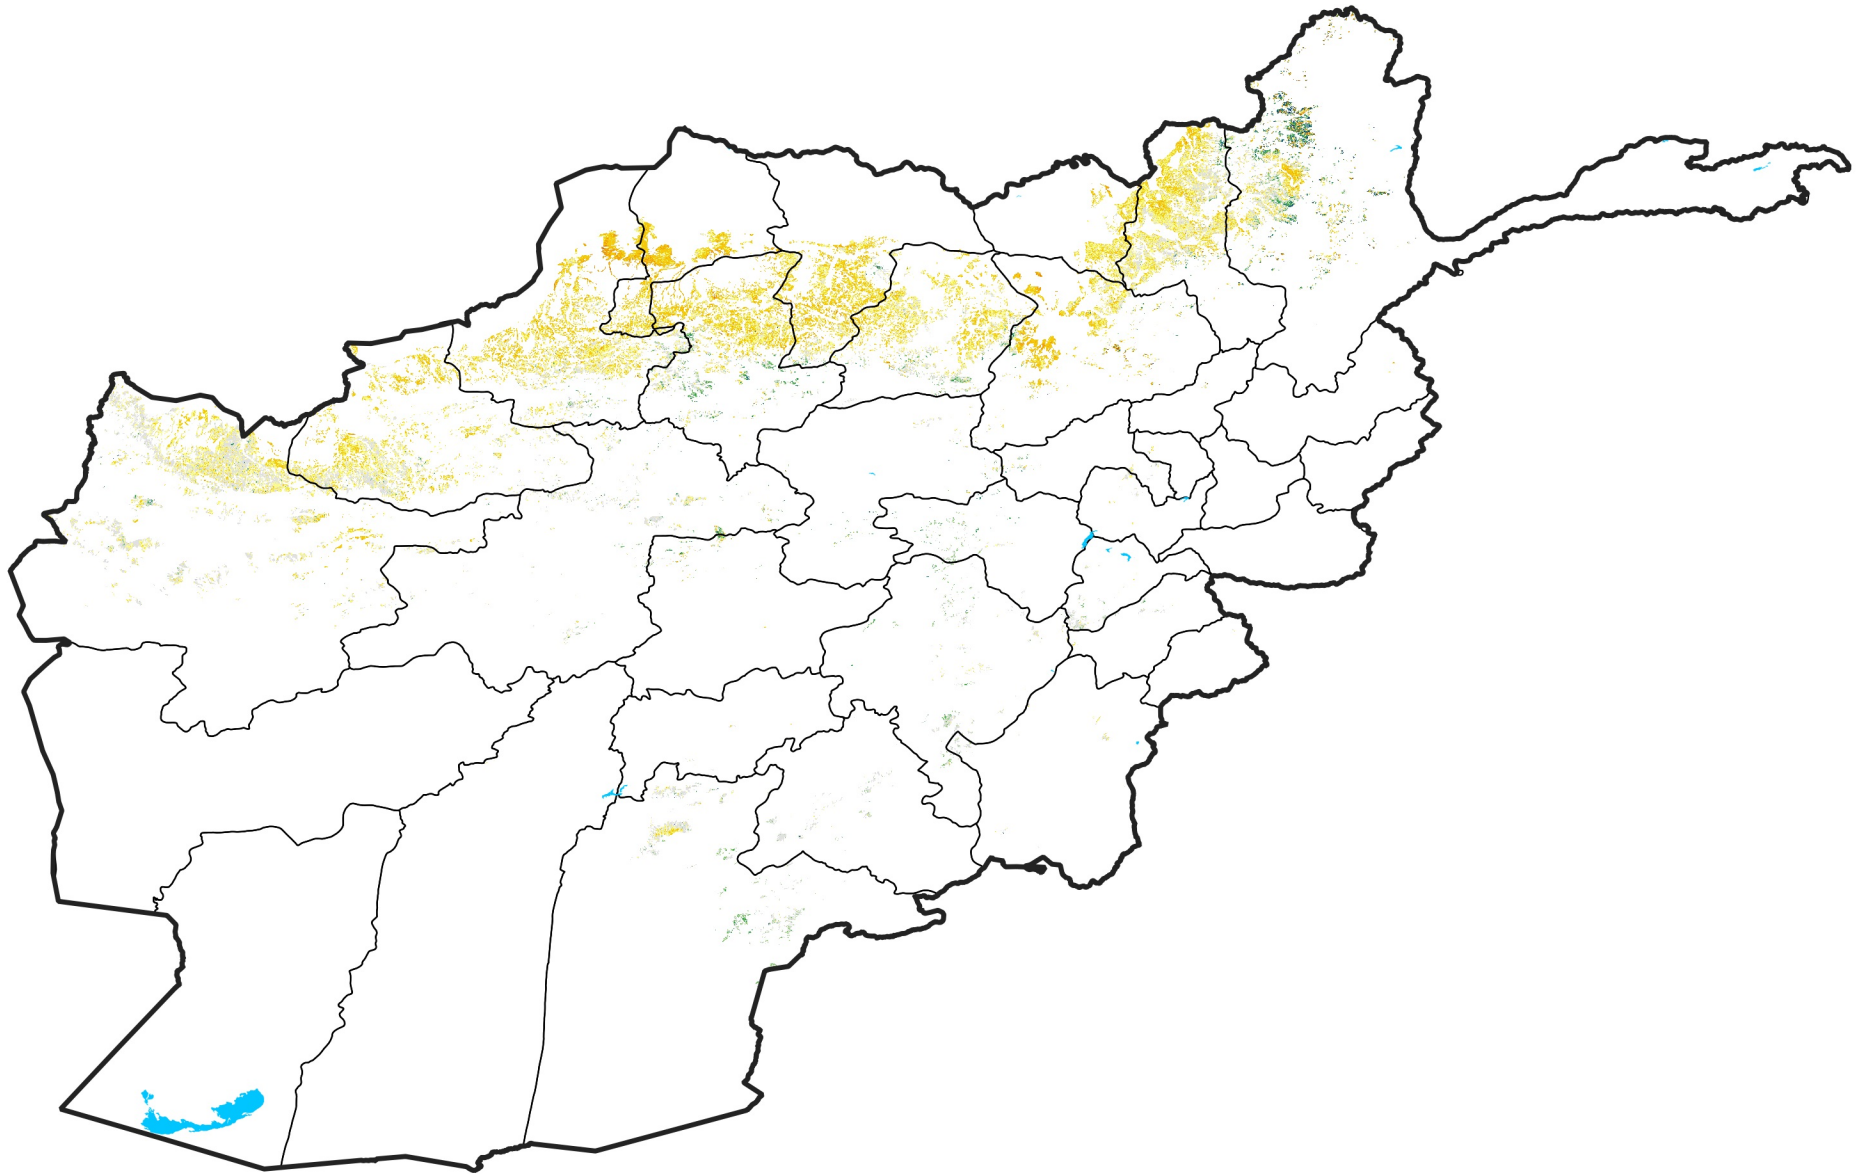

Afghanistan Rainfed Agricultural Areas

Percent of Mean NDVI

2008 / mean (2003 - 2022)

Period 33 / November 21 - 30, 2008

Percent of Normal