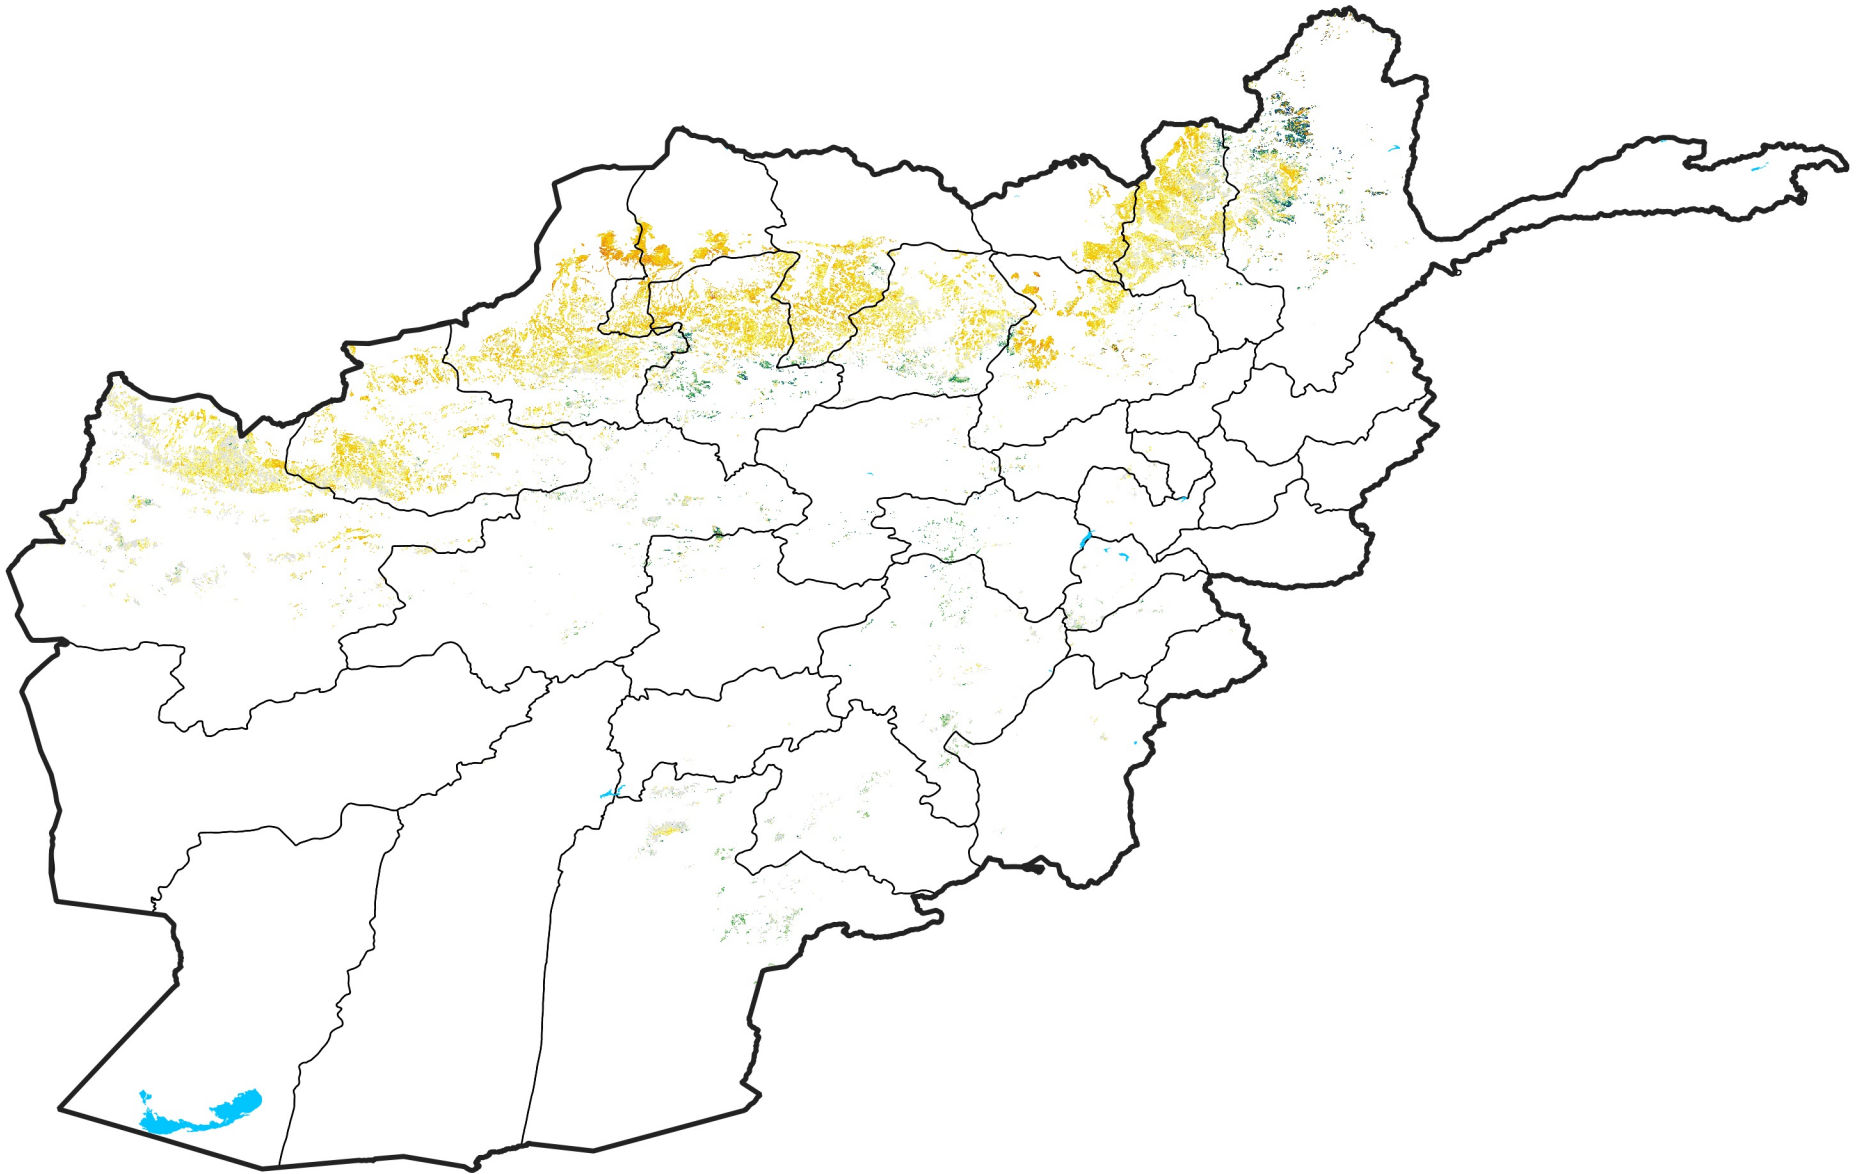

Afghanistan Rainfed Agricultural Areas

Percent of Mean NDVI

2008 / mean (2003 - 2022)

Period 34 / December 01 - 10, 2008

Percent of Normal