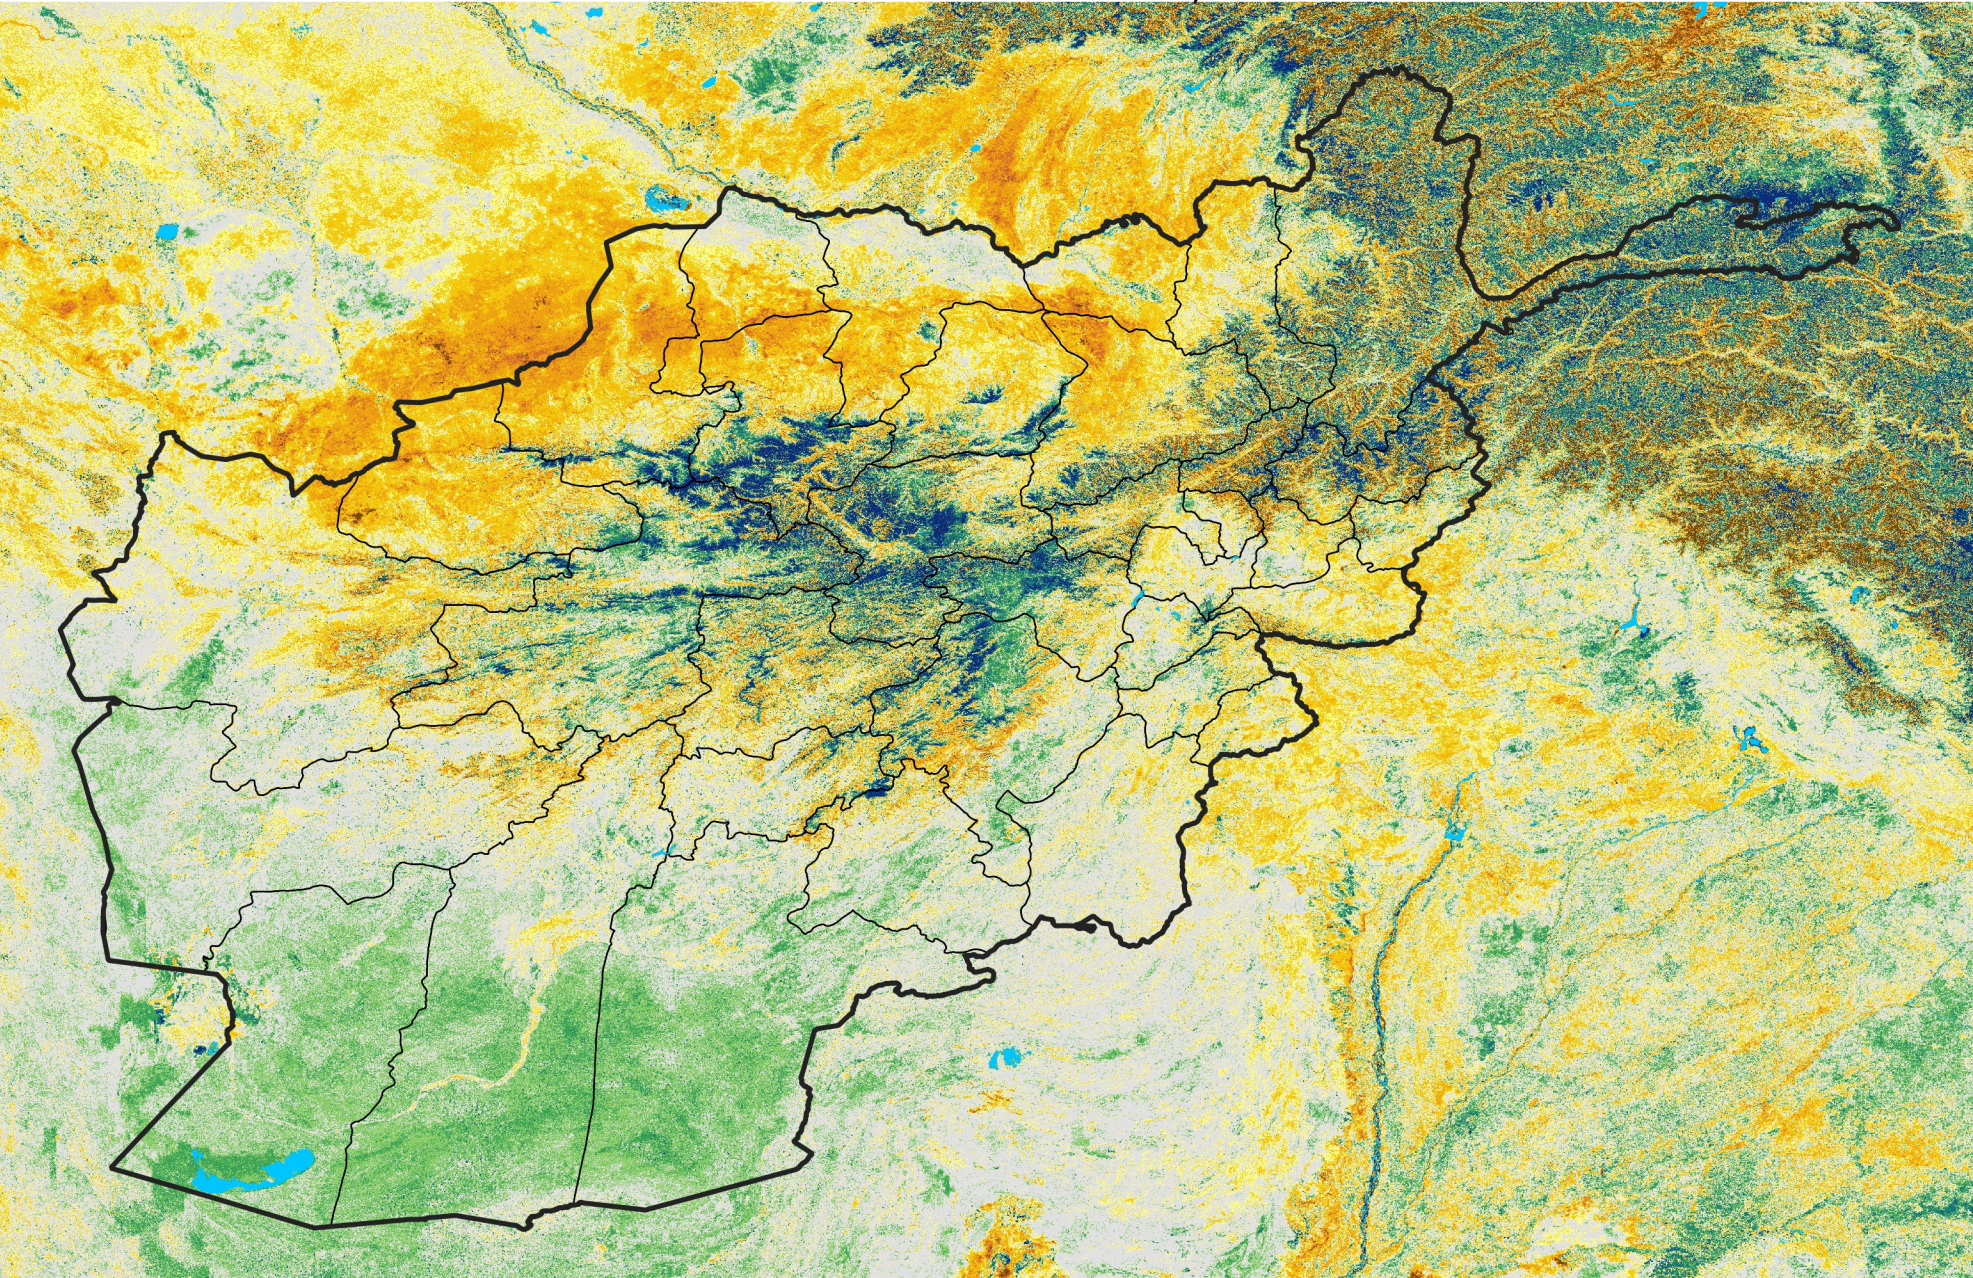

Afghanistan

Percent of Mean NDVI

2008 / mean (2003 - 2022)

Period 35 / December 11 - 20, 2008

Percent of Normal