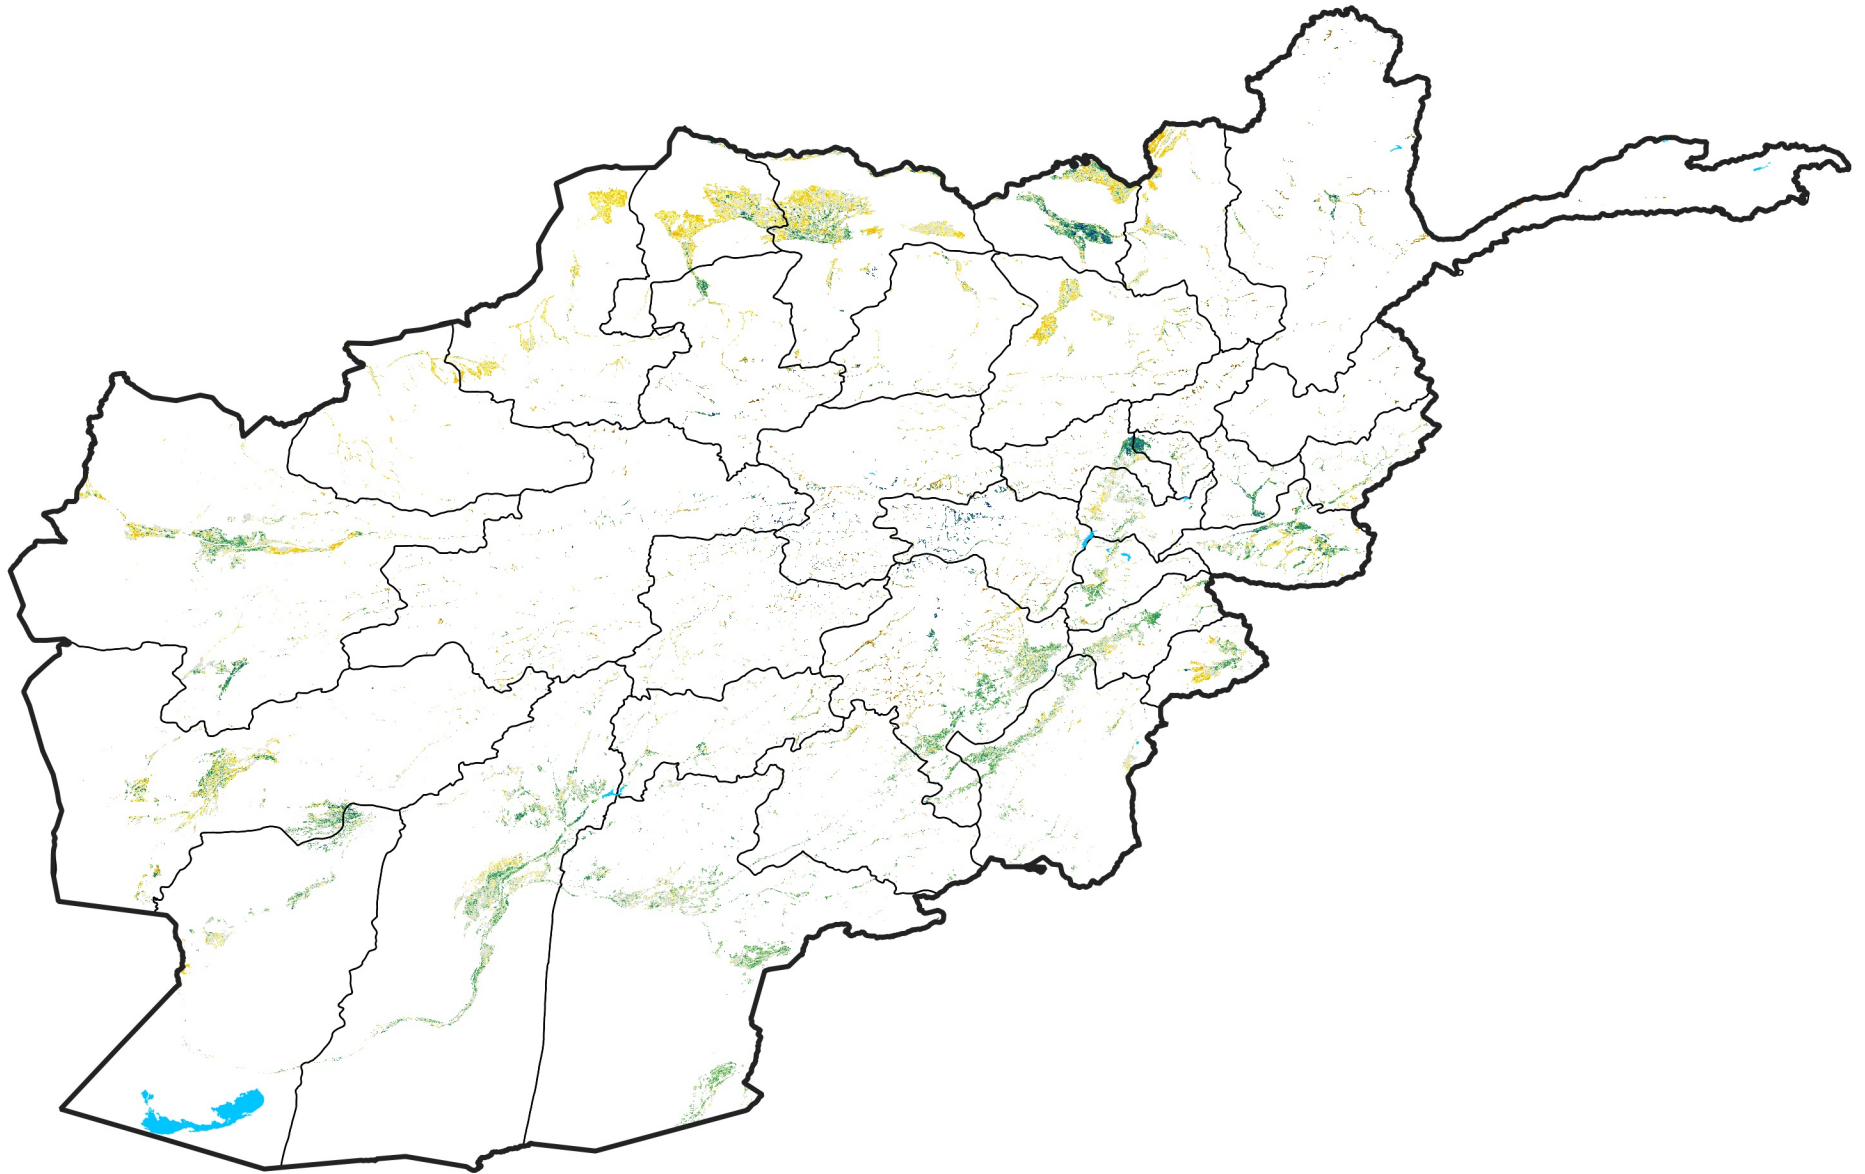

Afghanistan Irrigated Agricultural Areas

Percent of Mean NDVI

2009 / mean (2003 - 2022)

Period 01 / January 01 - 10, 2009

Percent of Normal