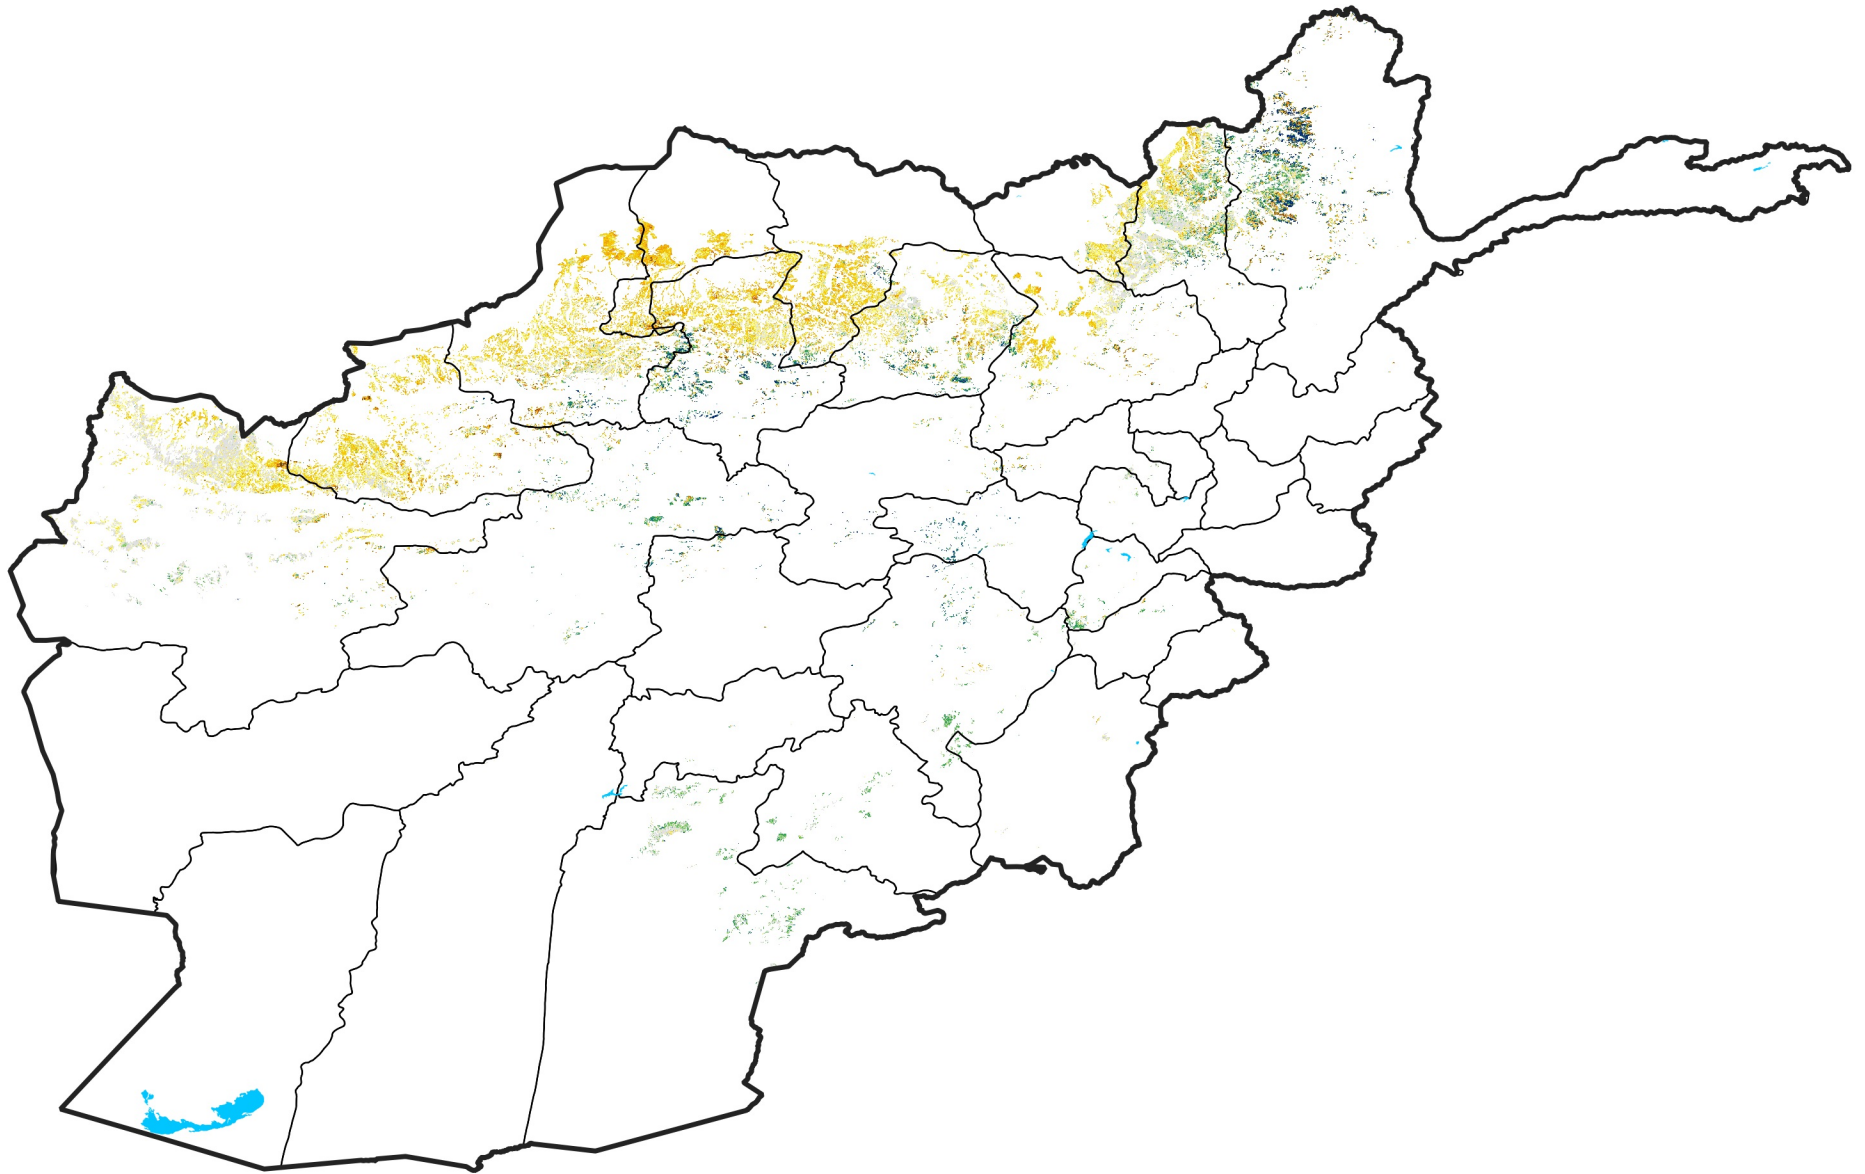

Afghanistan Rainfed Agricultural Areas

Percent of Mean NDVI

2009 / mean (2003 - 2022)

Period 01 / January 01 - 10, 2009

Percent of Normal