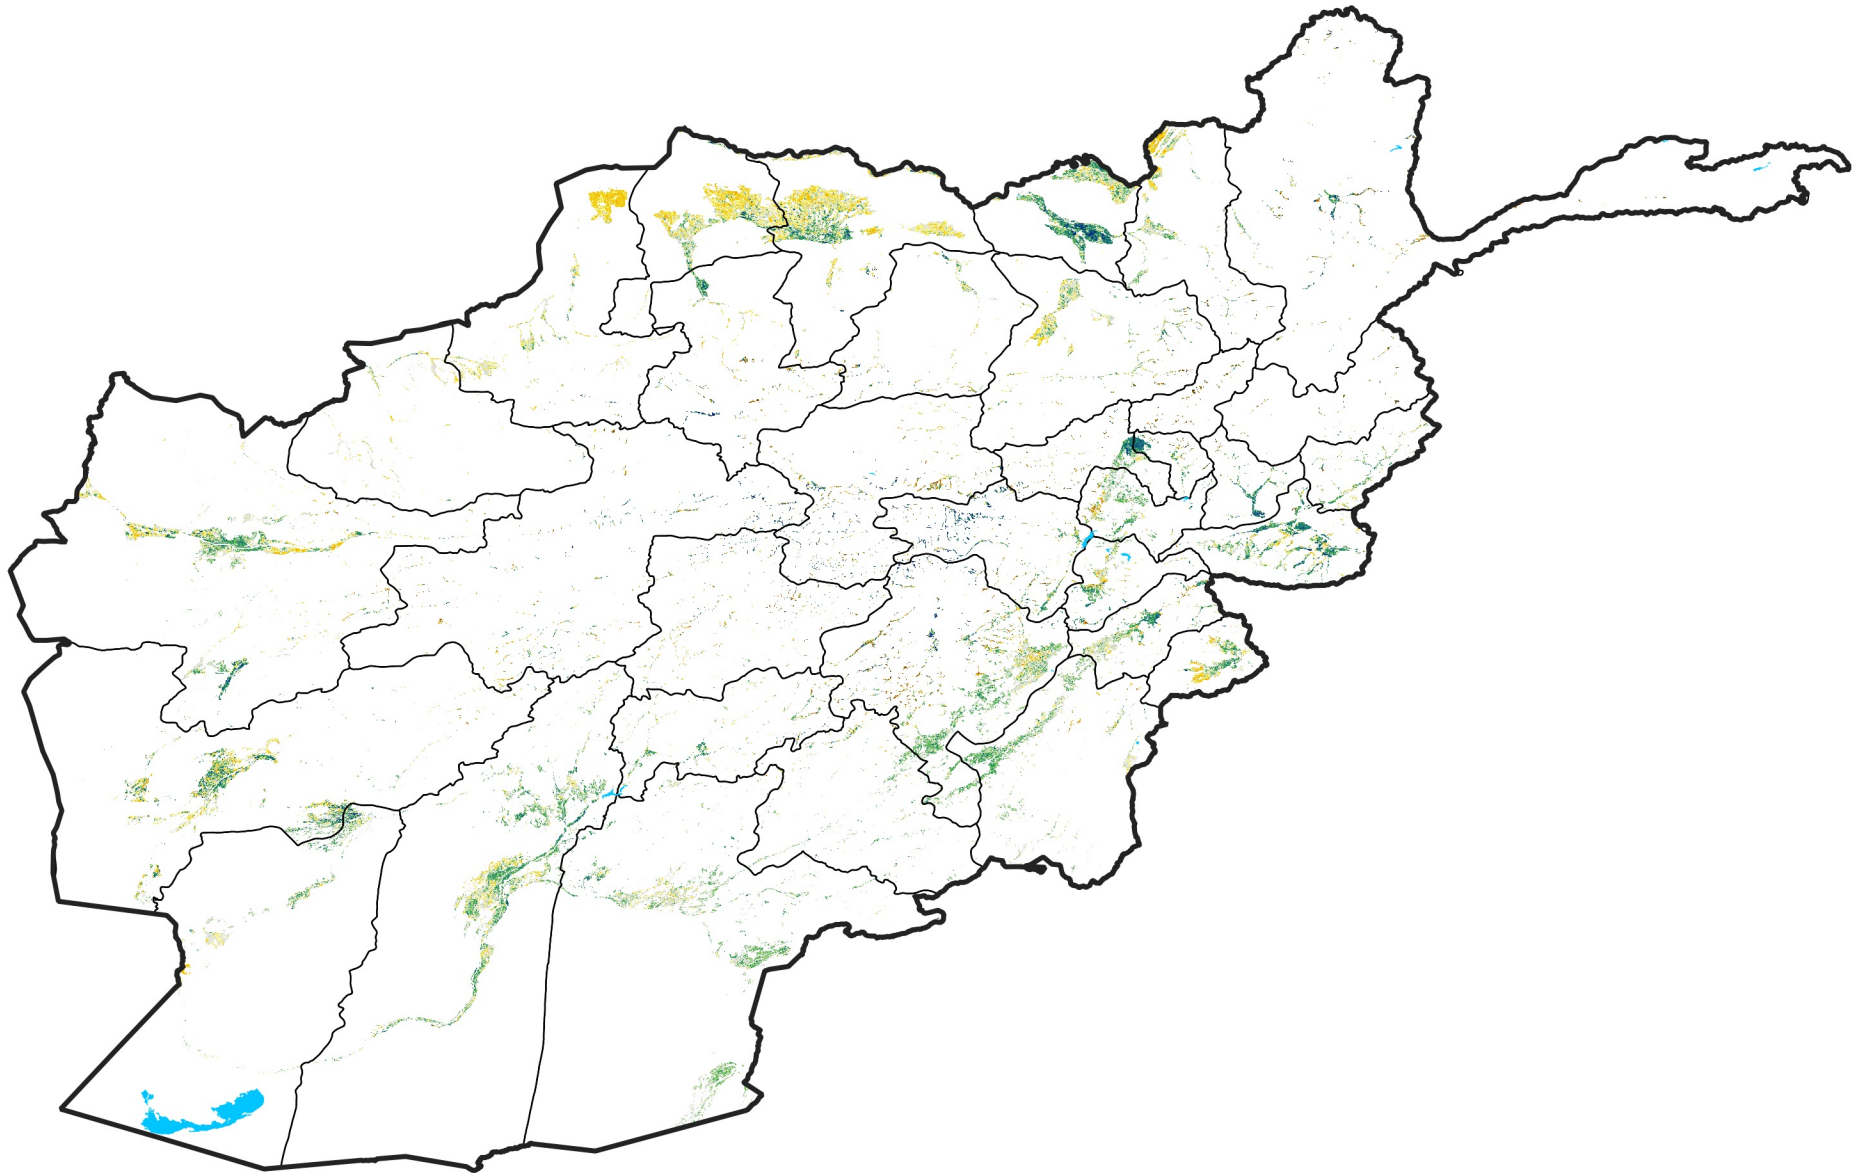

Afghanistan Irrigated Agricultural Areas

Percent of Mean NDVI

2009 / mean (2003 - 2022)

Period 03 / January 21 - 31, 2009

Percent of Normal