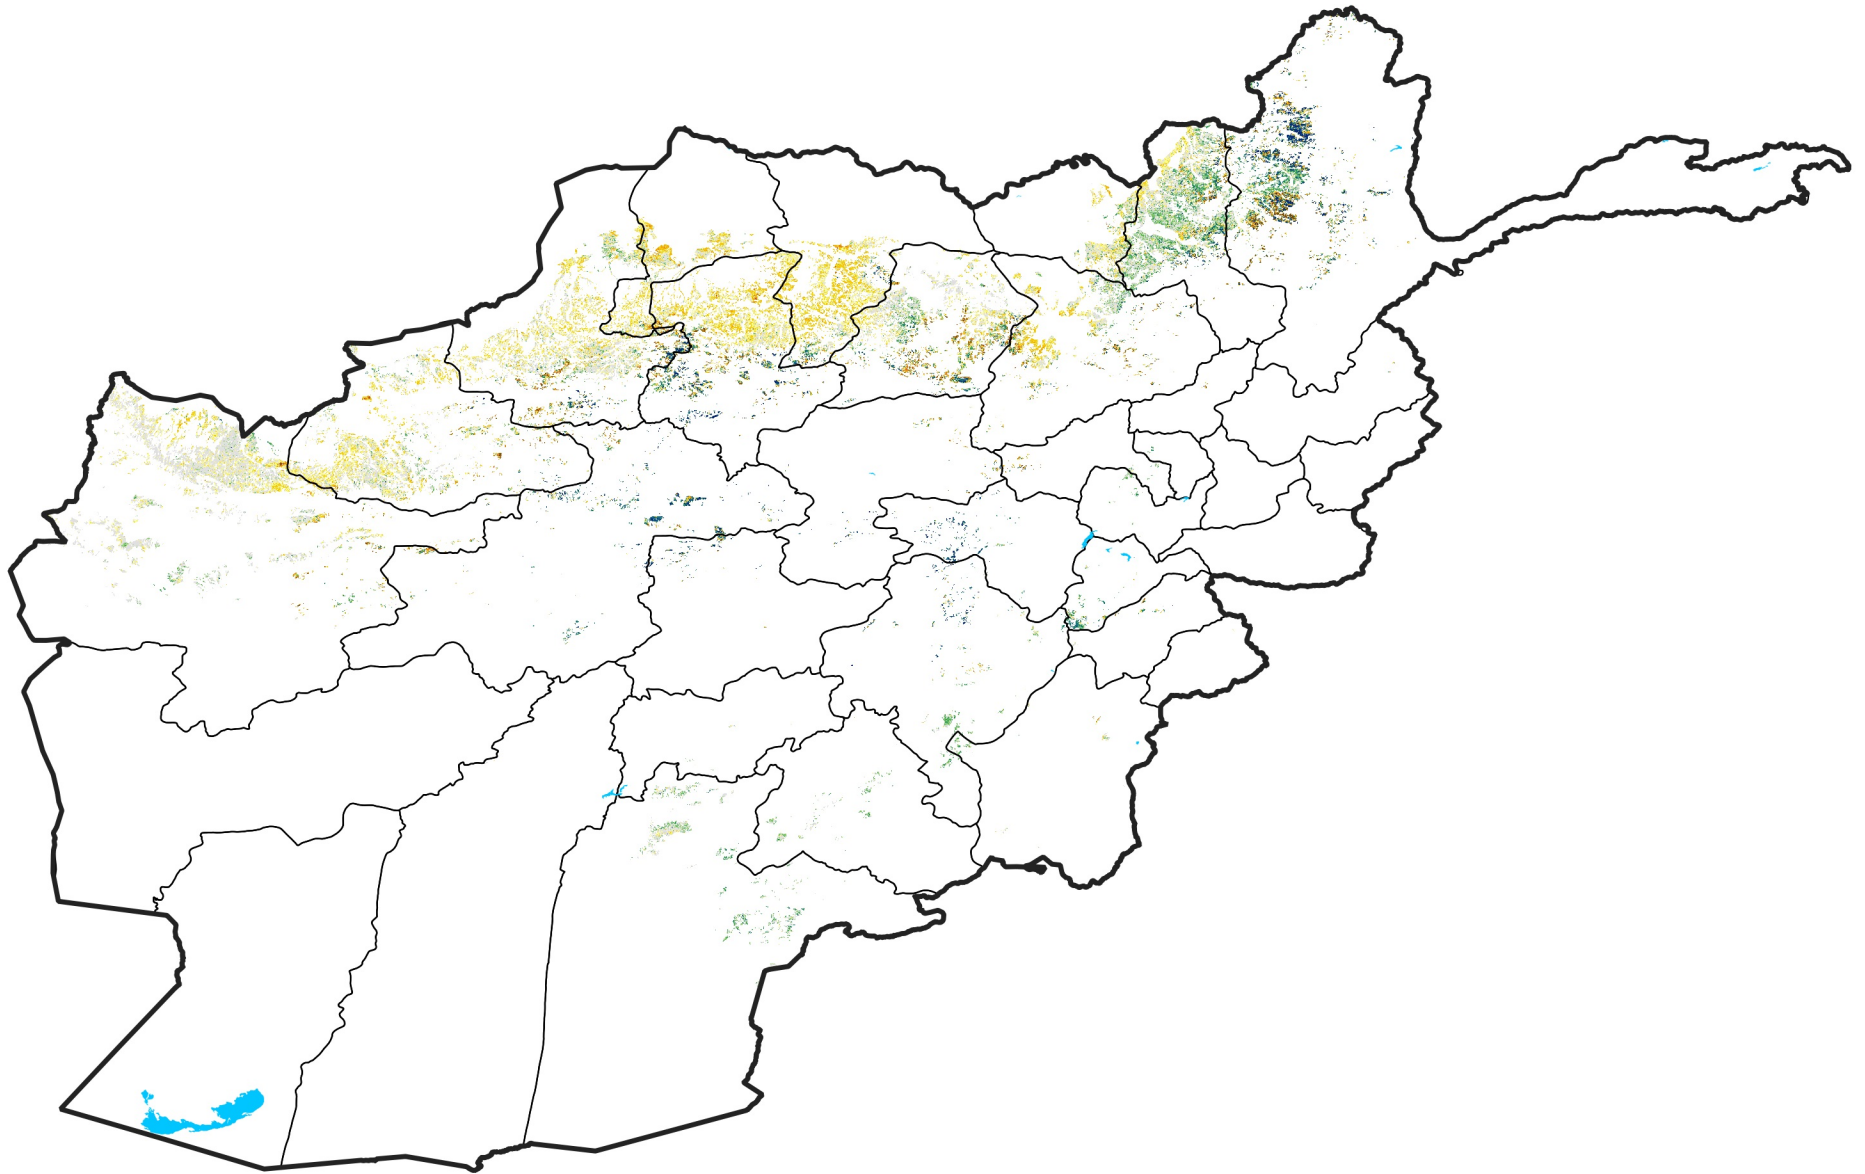

Afghanistan Rainfed Agricultural Areas

Percent of Mean NDVI

2009 / mean (2003 - 2022)

Period 03 / January 21 - 31, 2009

Percent of Normal