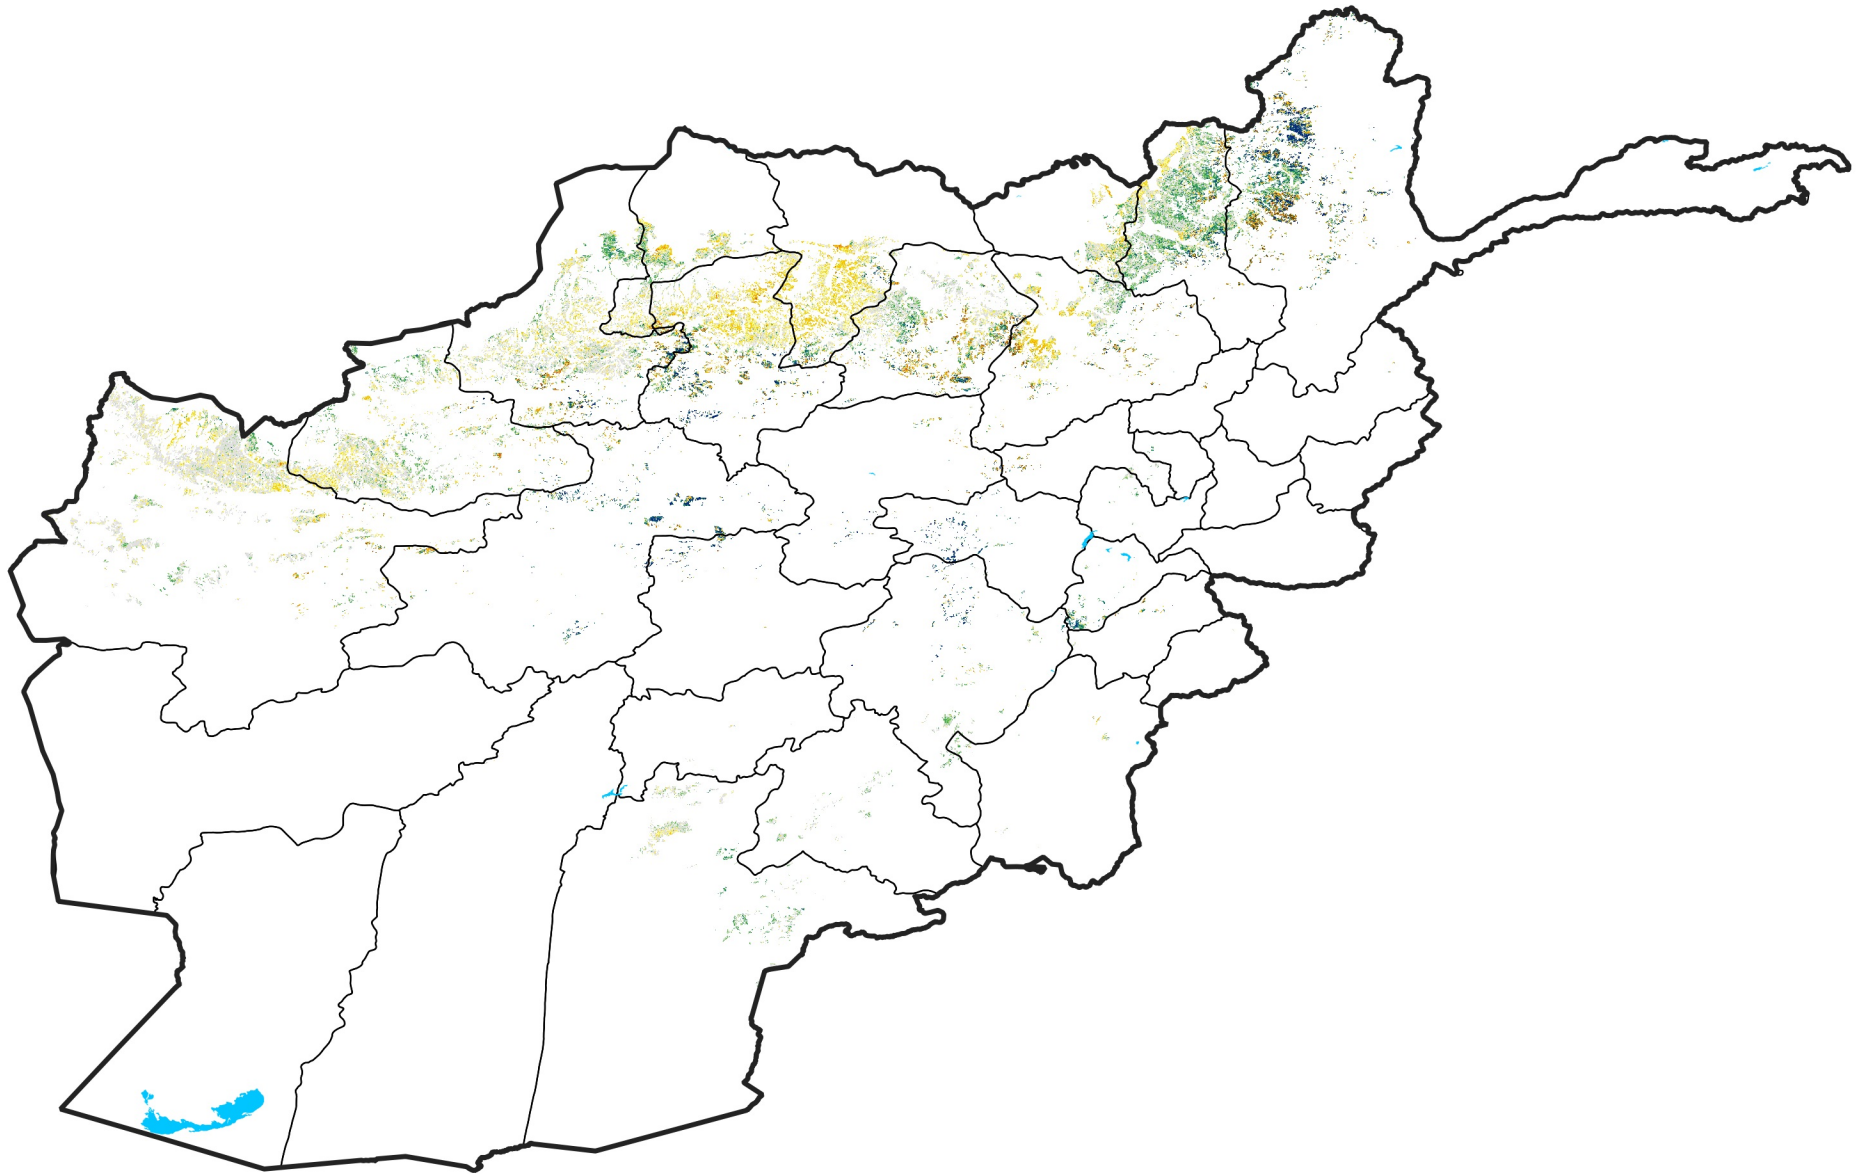

Afghanistan Rainfed Agricultural Areas

Percent of Mean NDVI

2009 / mean (2003 - 2022)

Period 04 / February 01 - 10, 2009

Percent of Normal