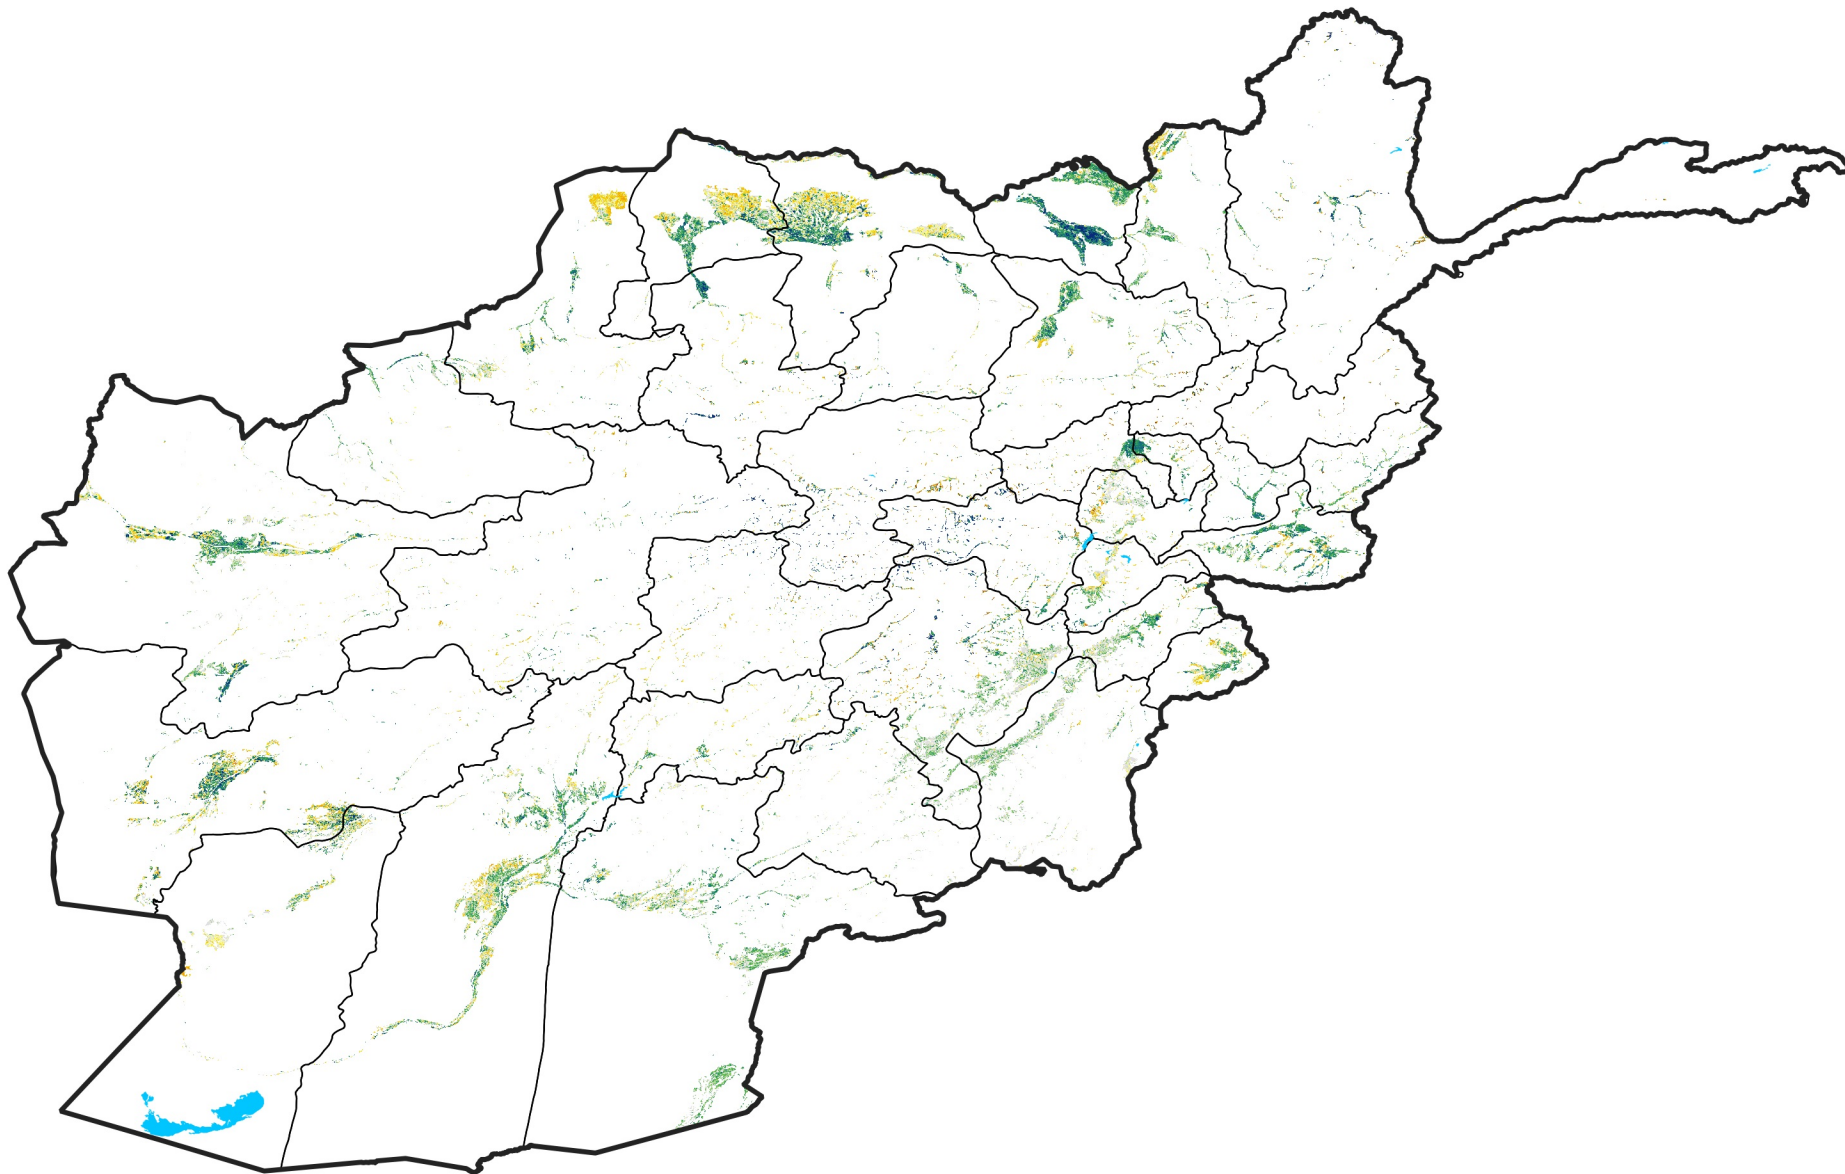

Afghanistan Irrigated Agricultural Areas

Percent of Mean NDVI

2009 / mean (2003 - 2022)

Period 05 / February 11 - 20, 2009

Percent of Normal