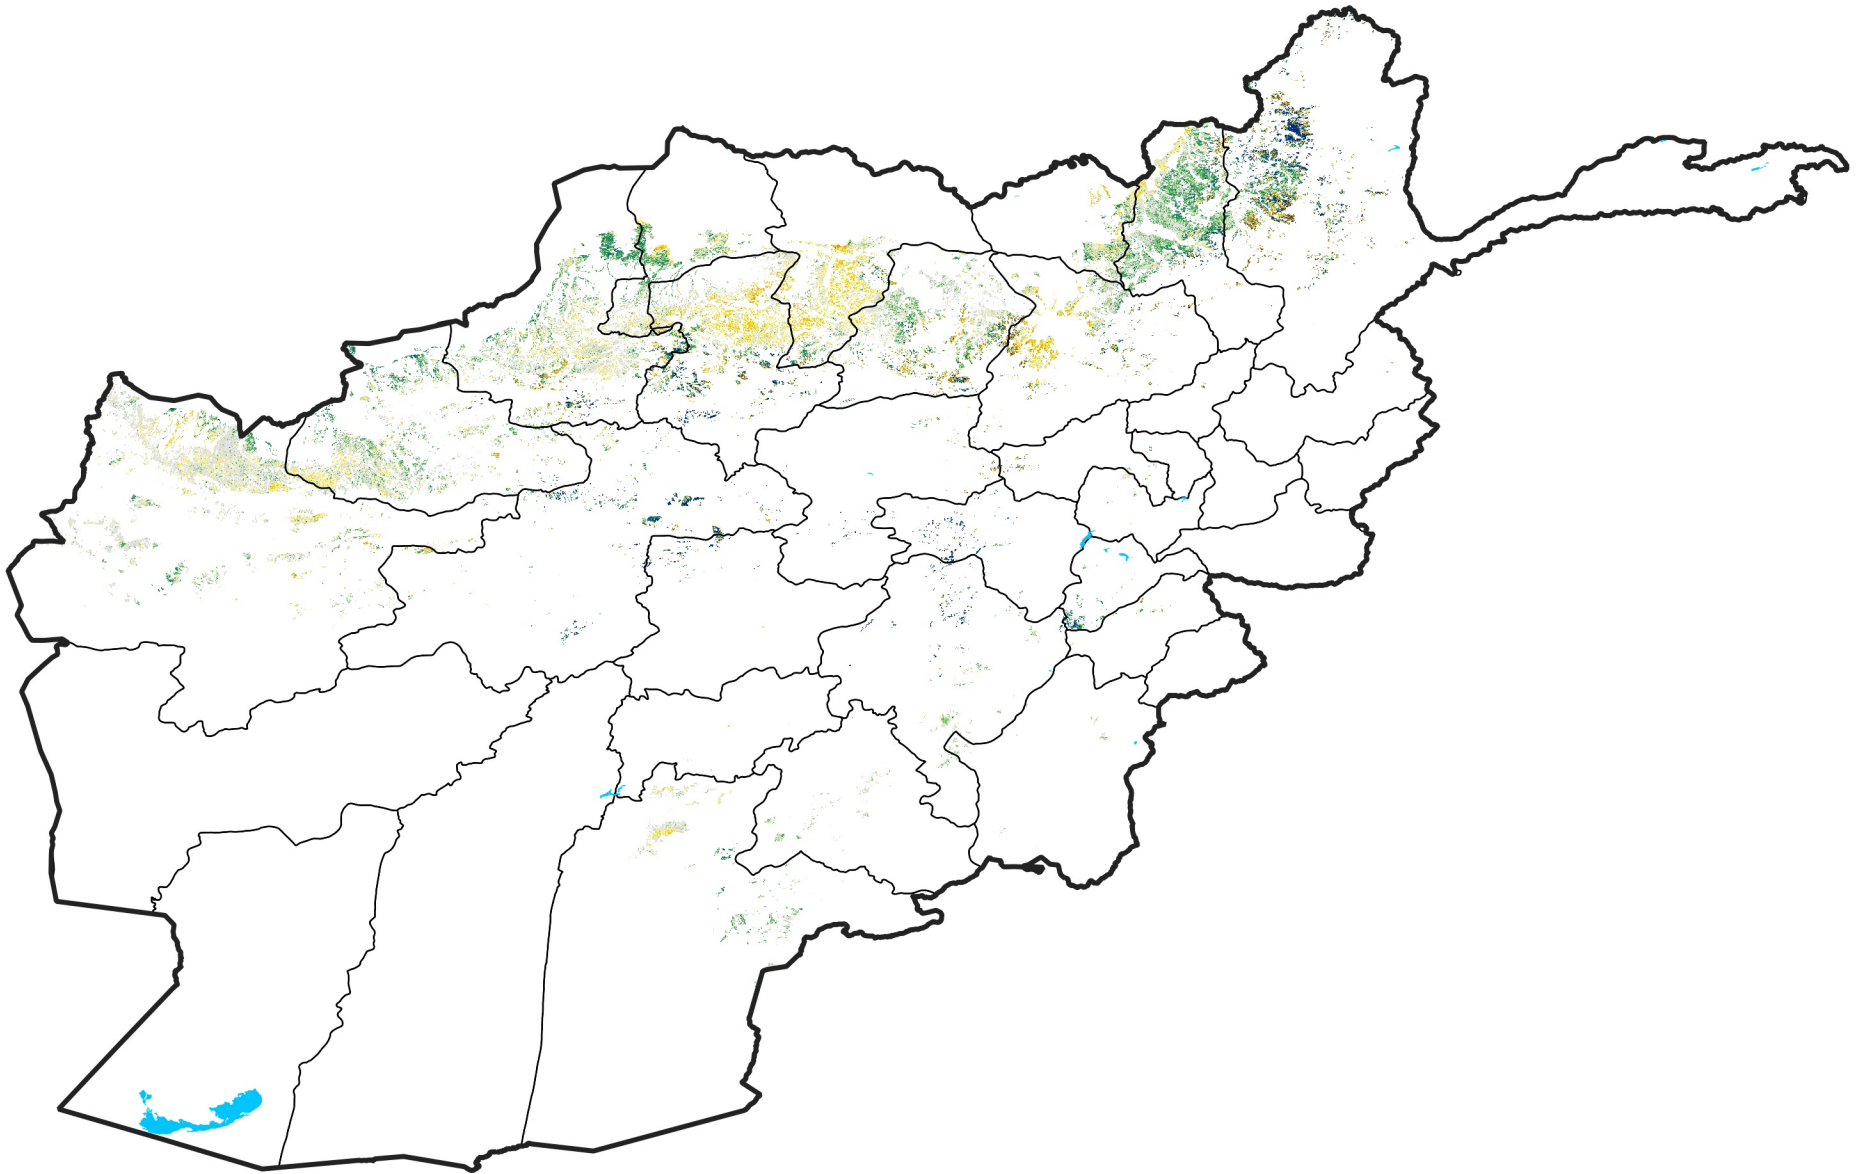

Afghanistan Rainfed Agricultural Areas

Percent of Mean NDVI

2009 / mean (2003 - 2022)

Period 05 / February 11 - 20, 2009

Percent of Normal