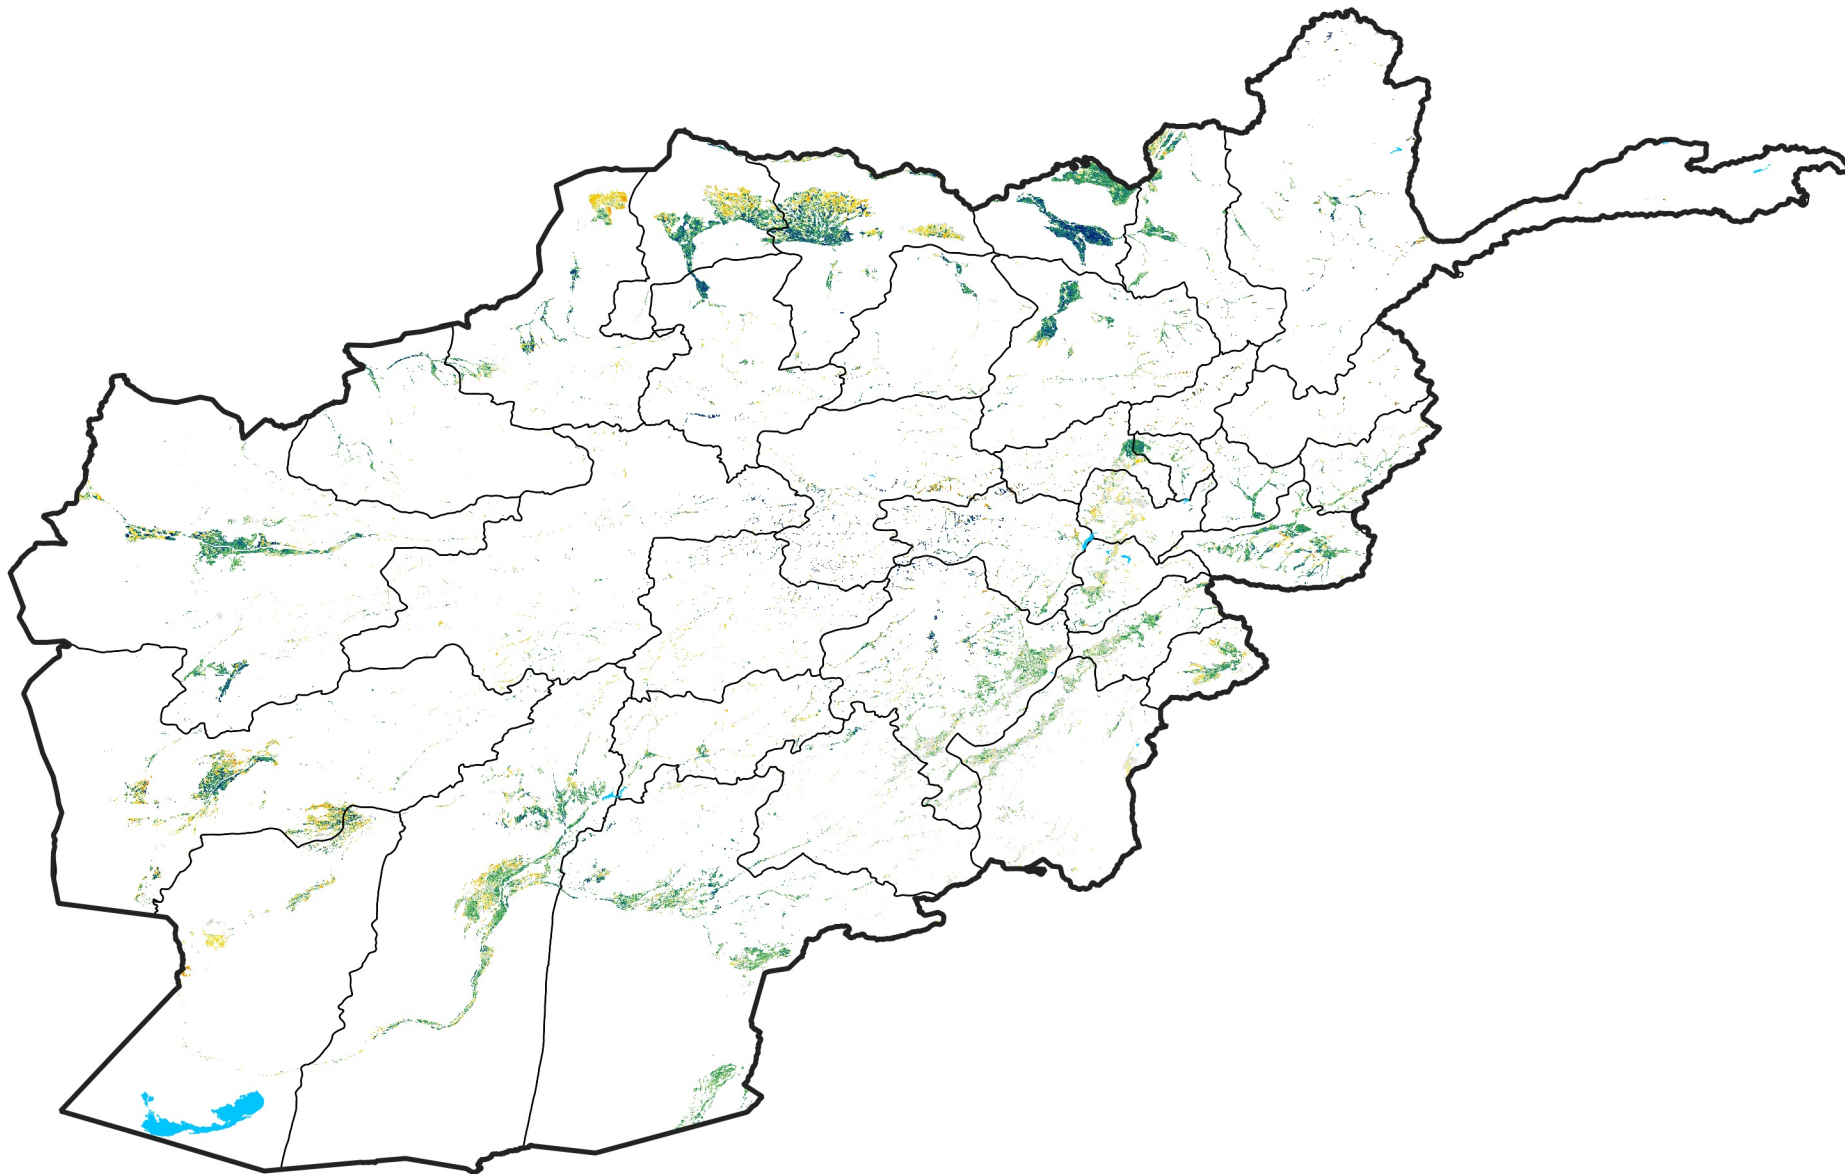

Afghanistan Irrigated Agricultural Areas

Percent of Mean NDVI

2009 / mean (2003 - 2022)

Period 06 / February 21 - 28, 2009

Percent of Normal