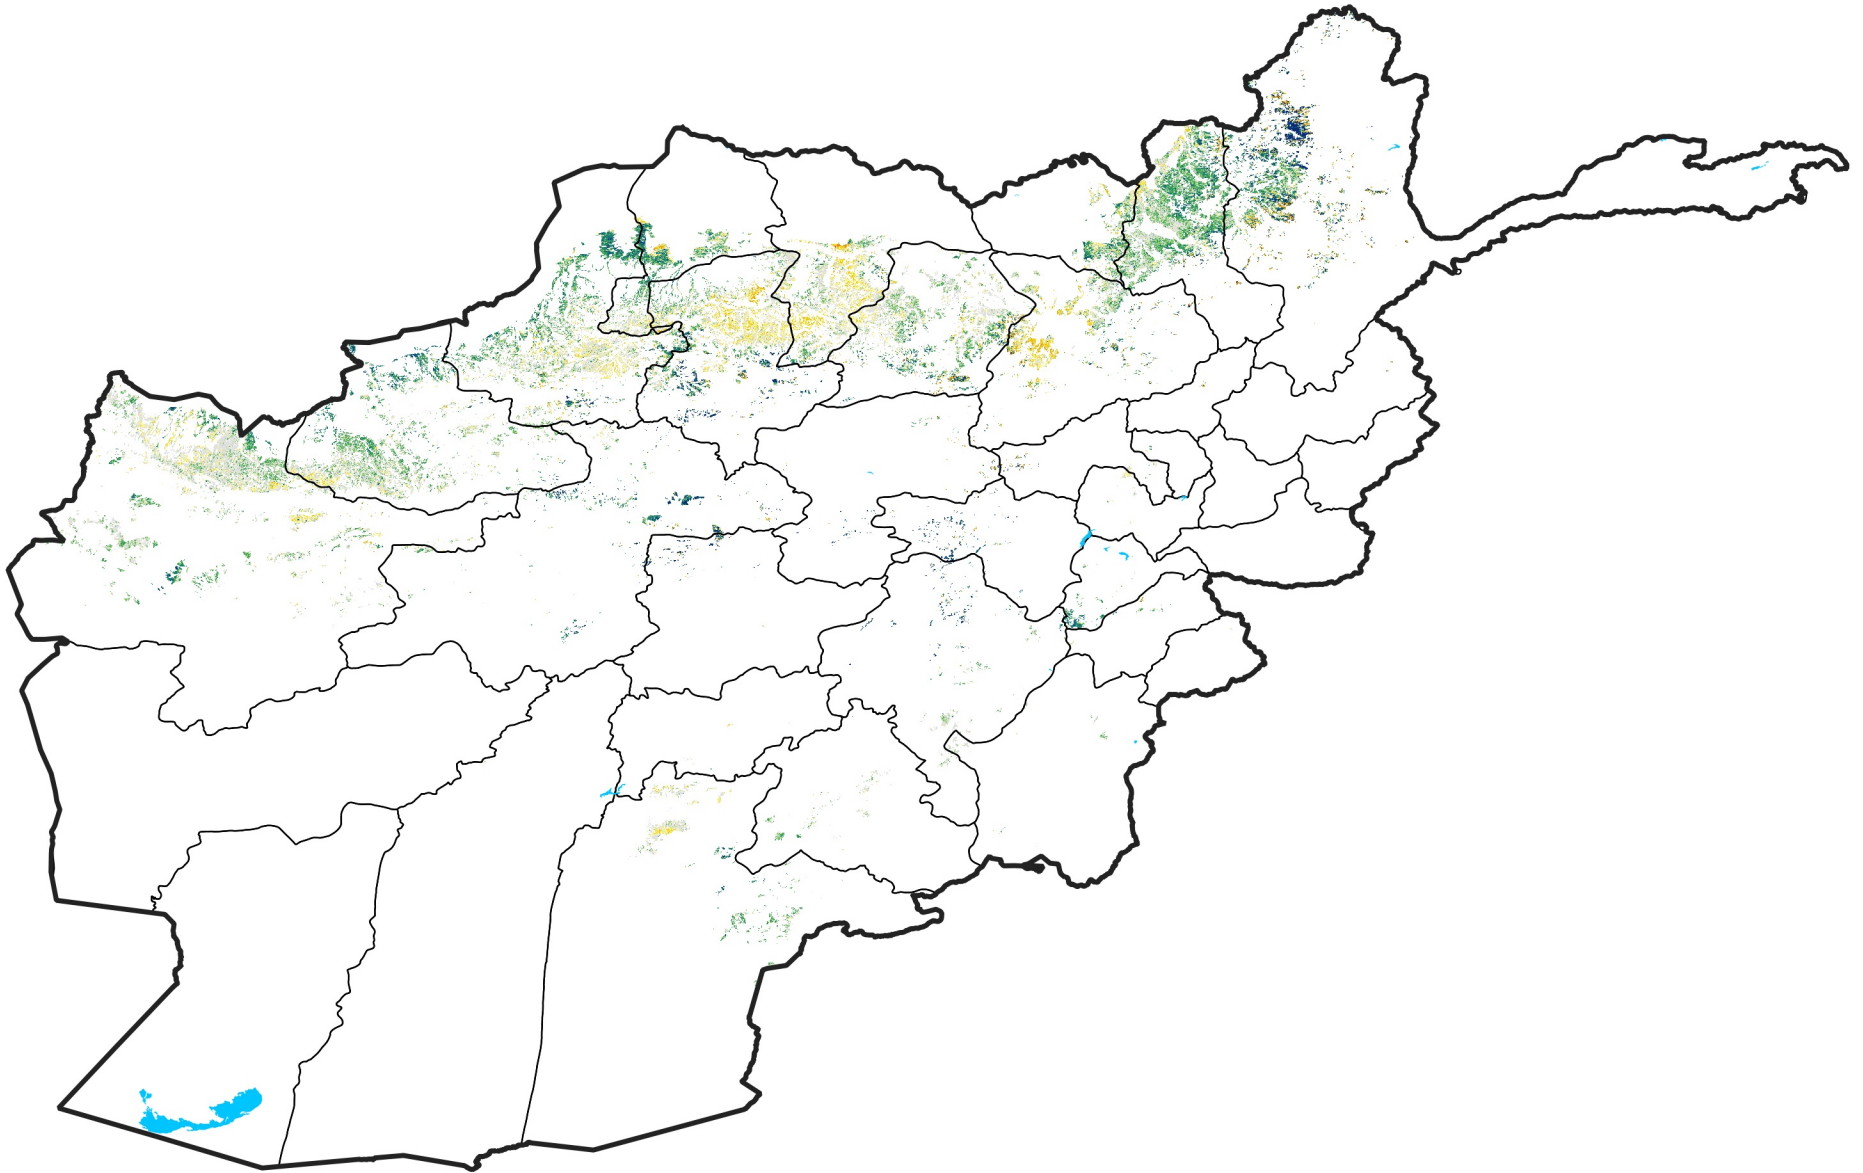

Afghanistan Rainfed Agricultural Areas

Percent of Mean NDVI

2009 / mean (2003 - 2022)

Period 06 / February 21 - 28, 2009

Percent of Normal