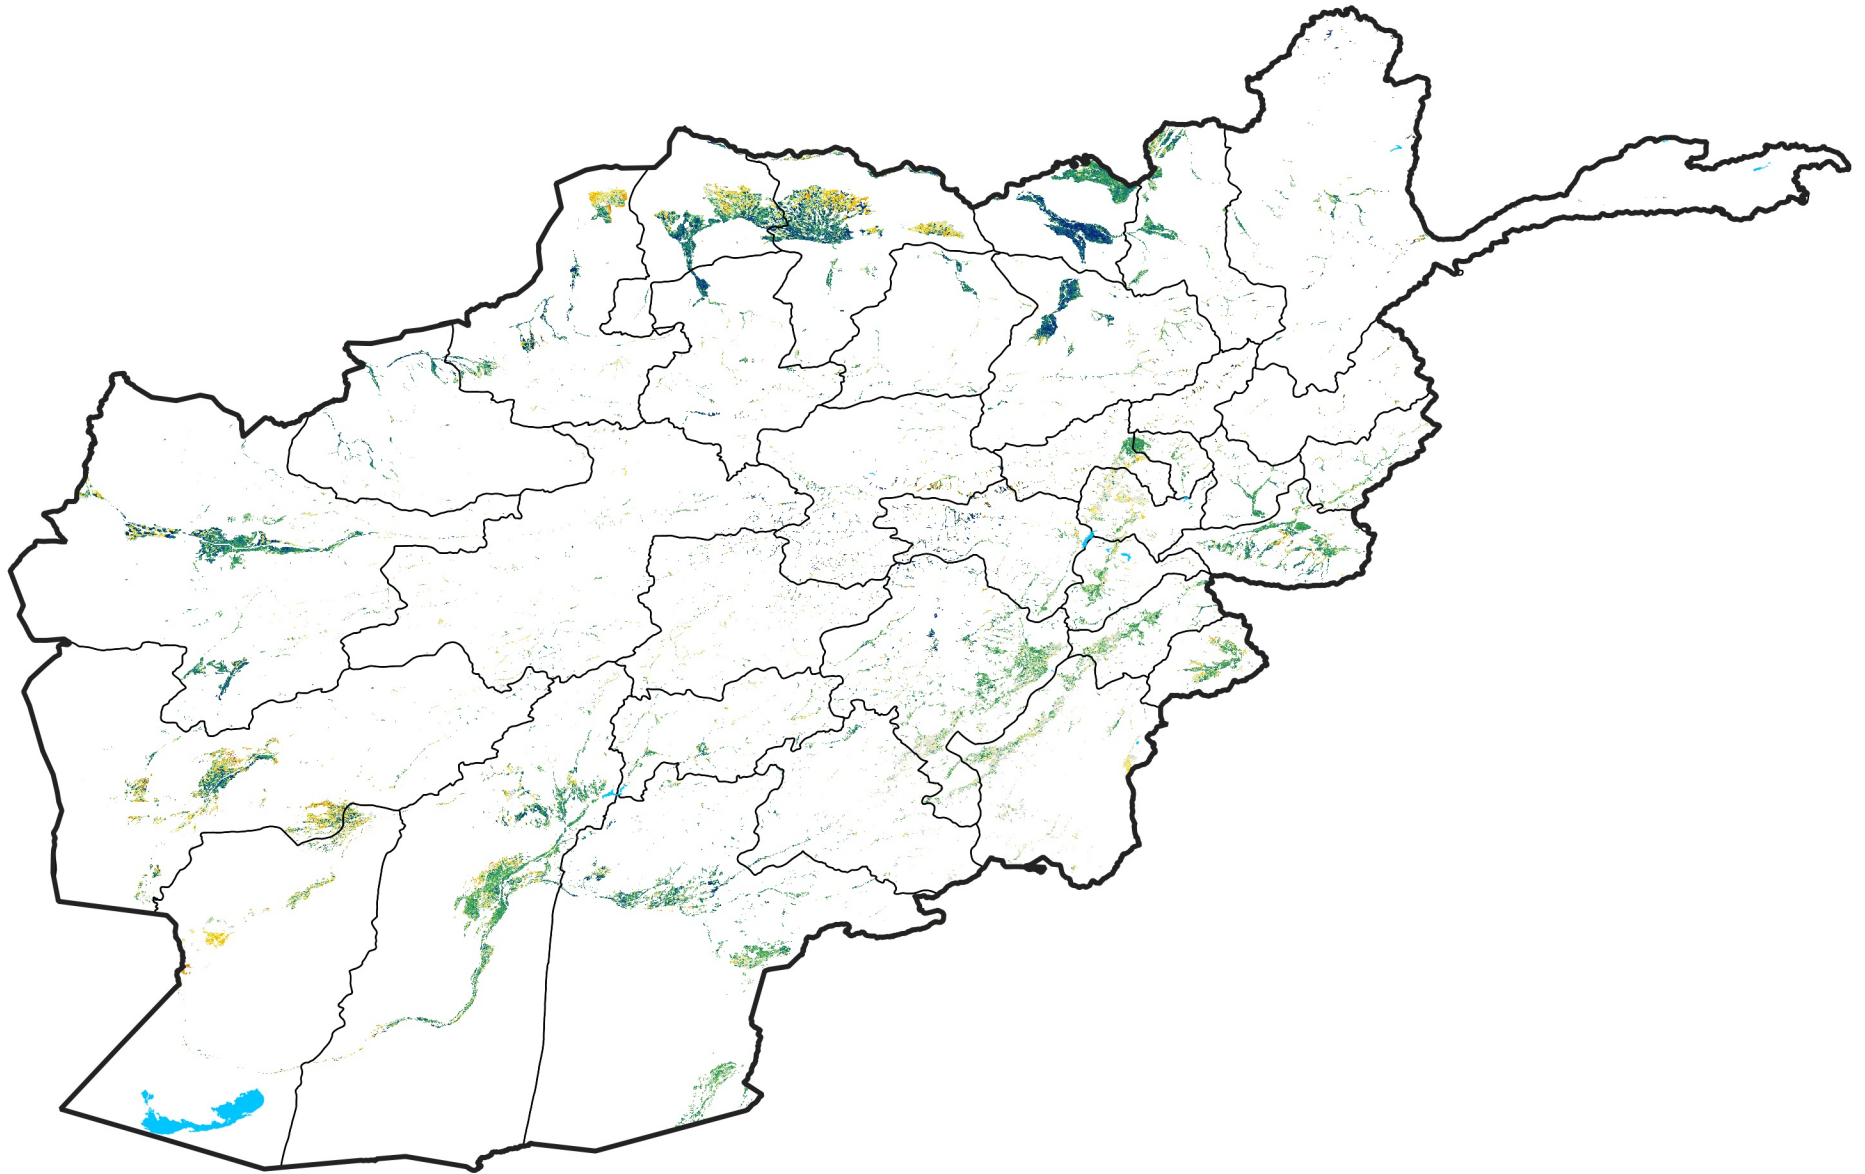

Afghanistan Irrigated Agricultural Areas

Percent of Mean NDVI

2009 / mean (2003 - 2022)

Period 07 / March 01 - 10, 2009

Percent of Normal