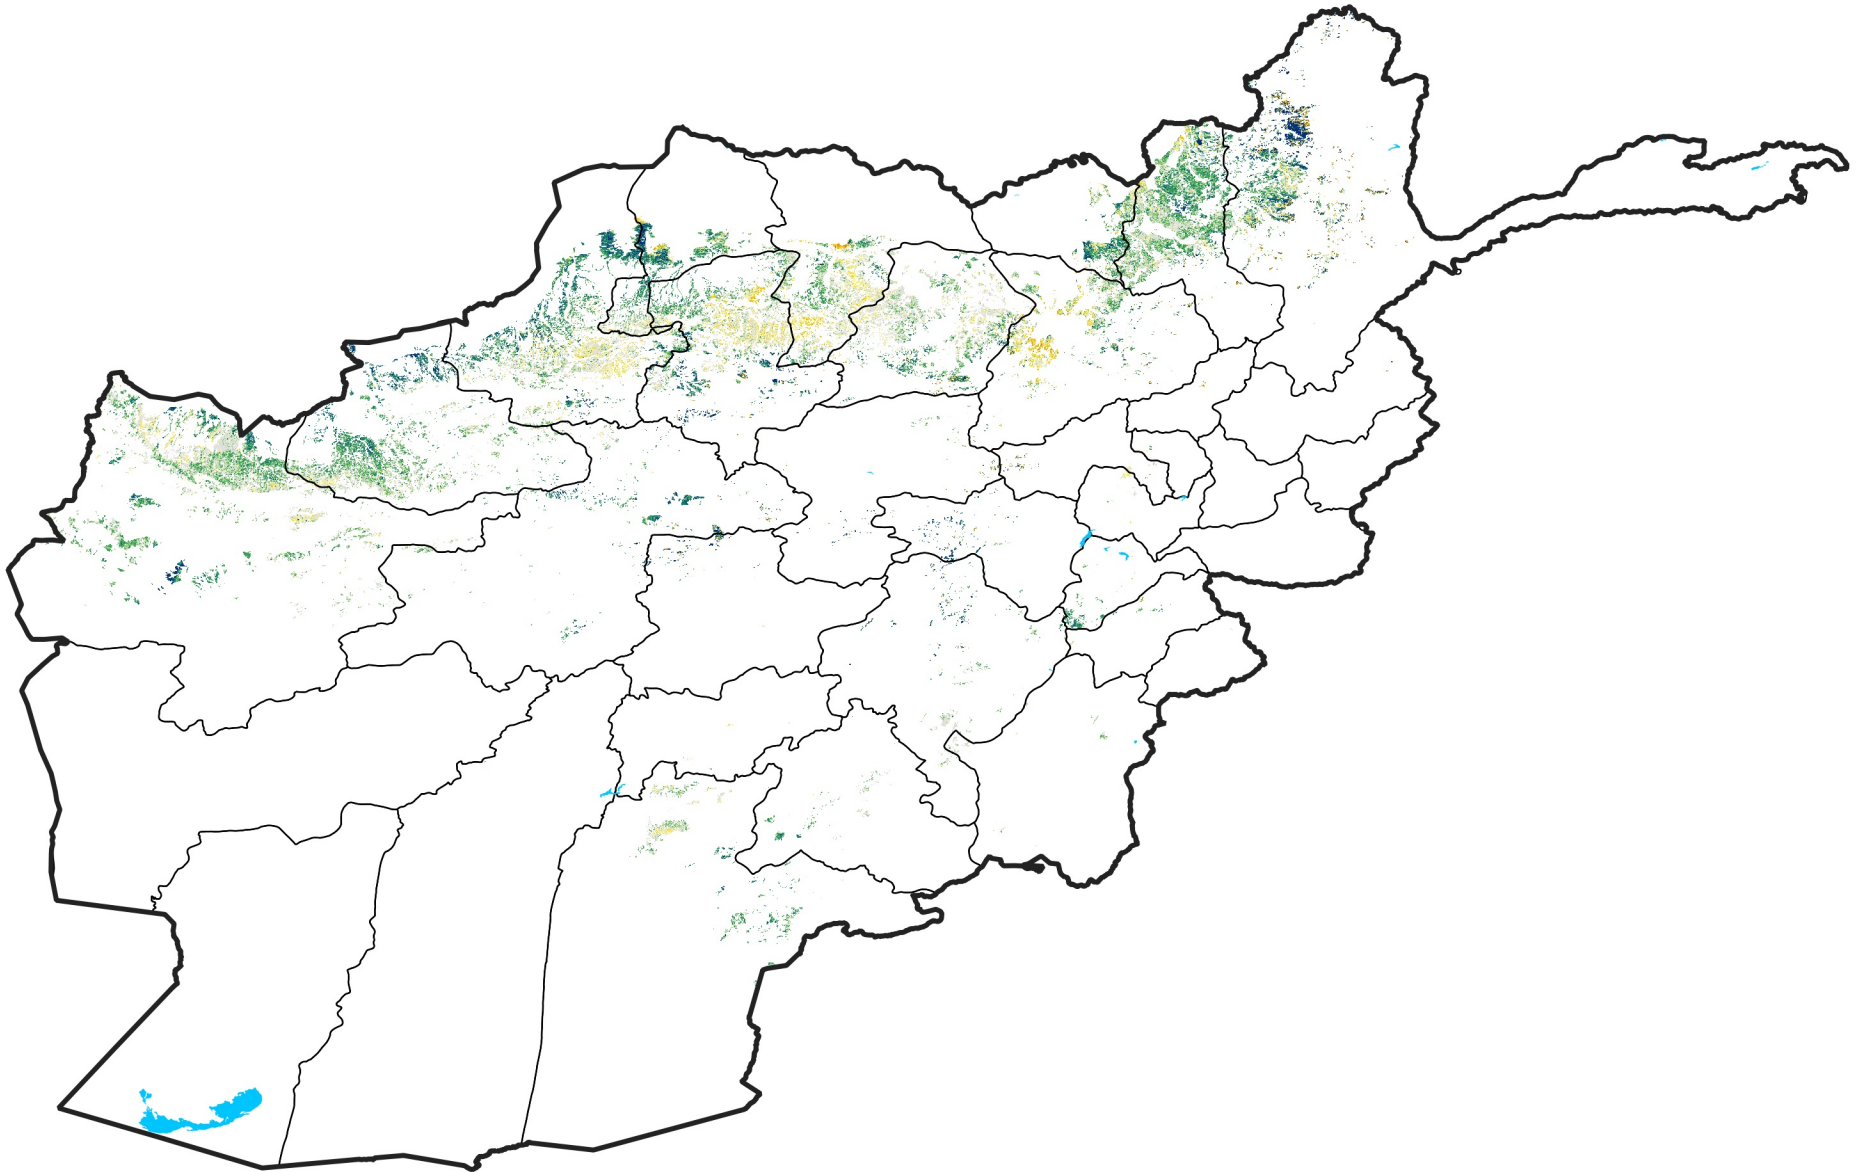

Afghanistan Rainfed Agricultural Areas

Percent of Mean NDVI

2009 / mean (2003 - 2022)

Period 07 / March 01 - 10, 2009

Percent of Normal