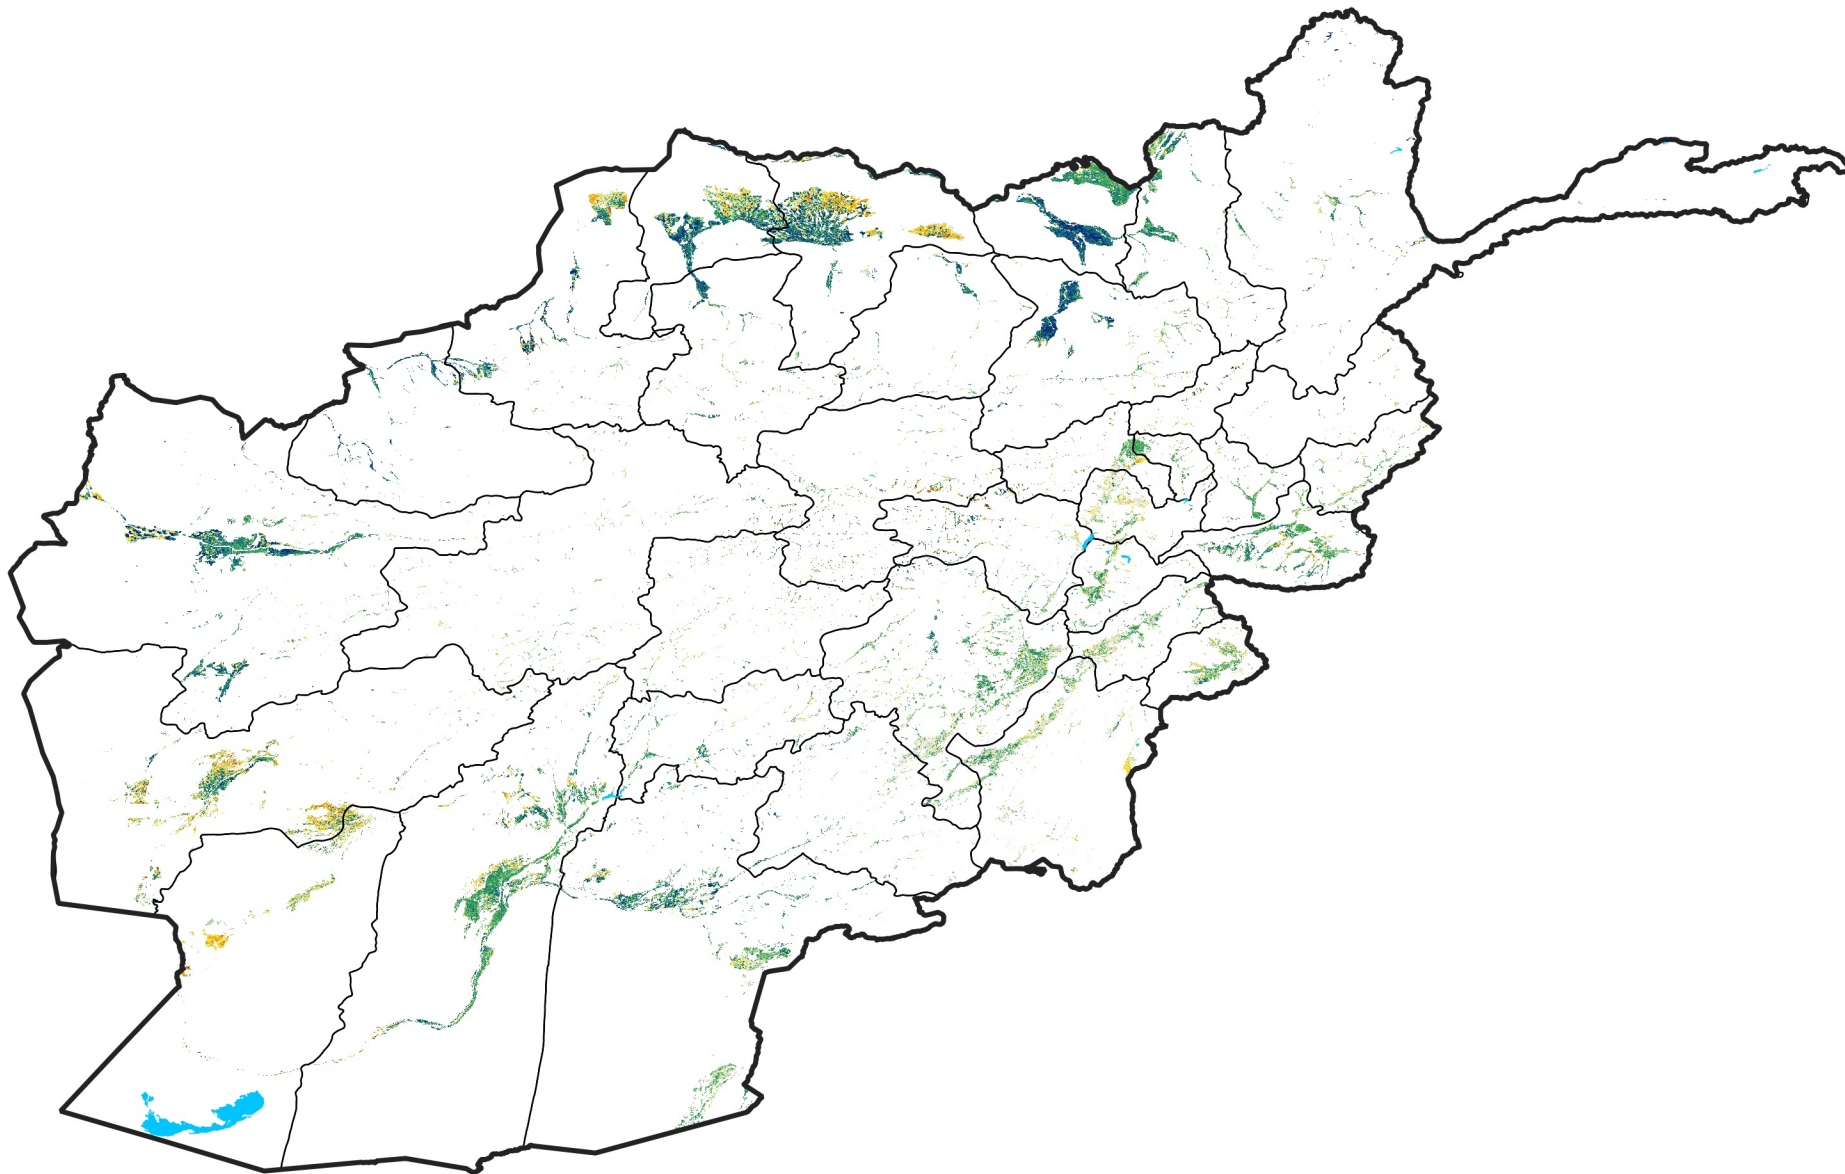

Afghanistan Irrigated Agricultural Areas

Percent of Mean NDVI

2009 / mean (2003 - 2022)

Period 08 / March 11 - 20, 2009

Percent of Normal