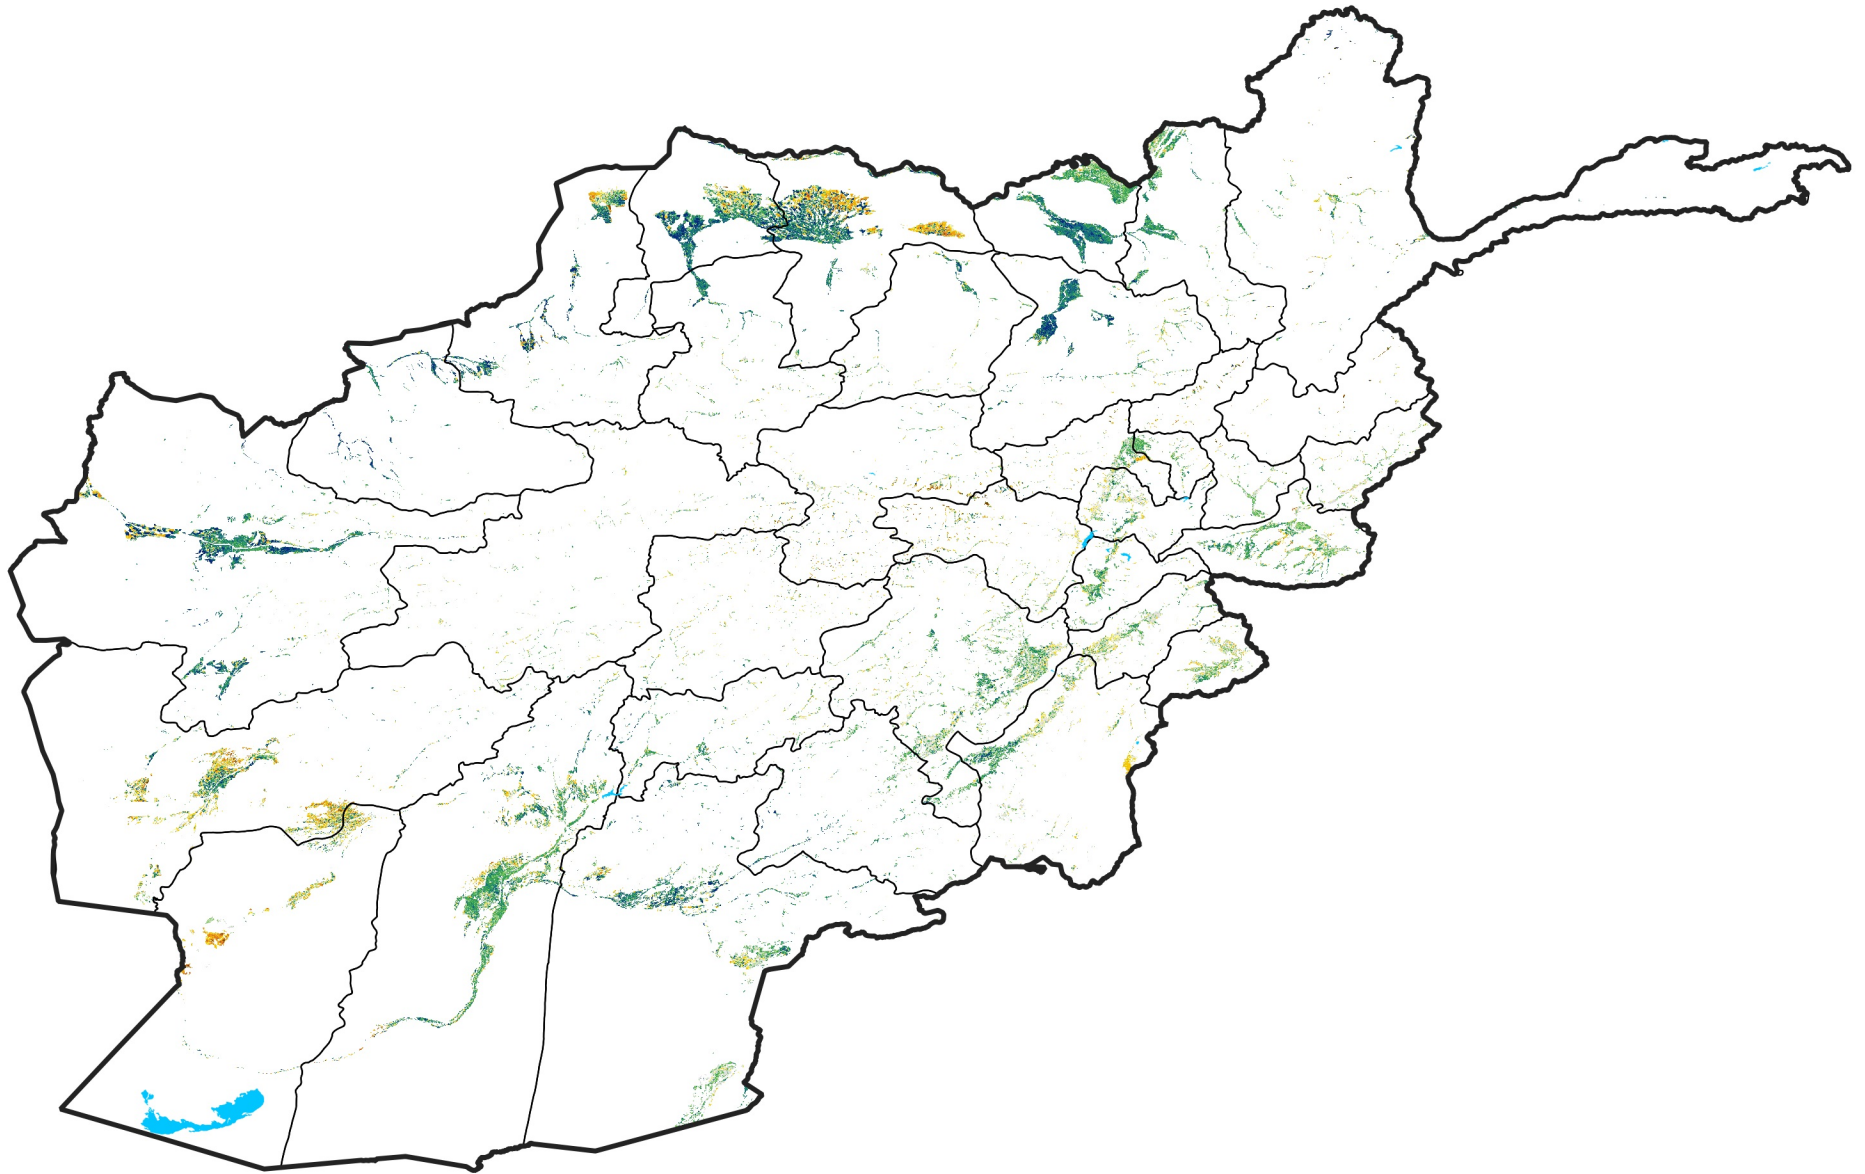

Afghanistan Irrigated Agricultural Areas

Percent of Mean NDVI

2009 / mean (2003 - 2022)

Period 09 / March 21 - 31, 2009

Percent of Normal