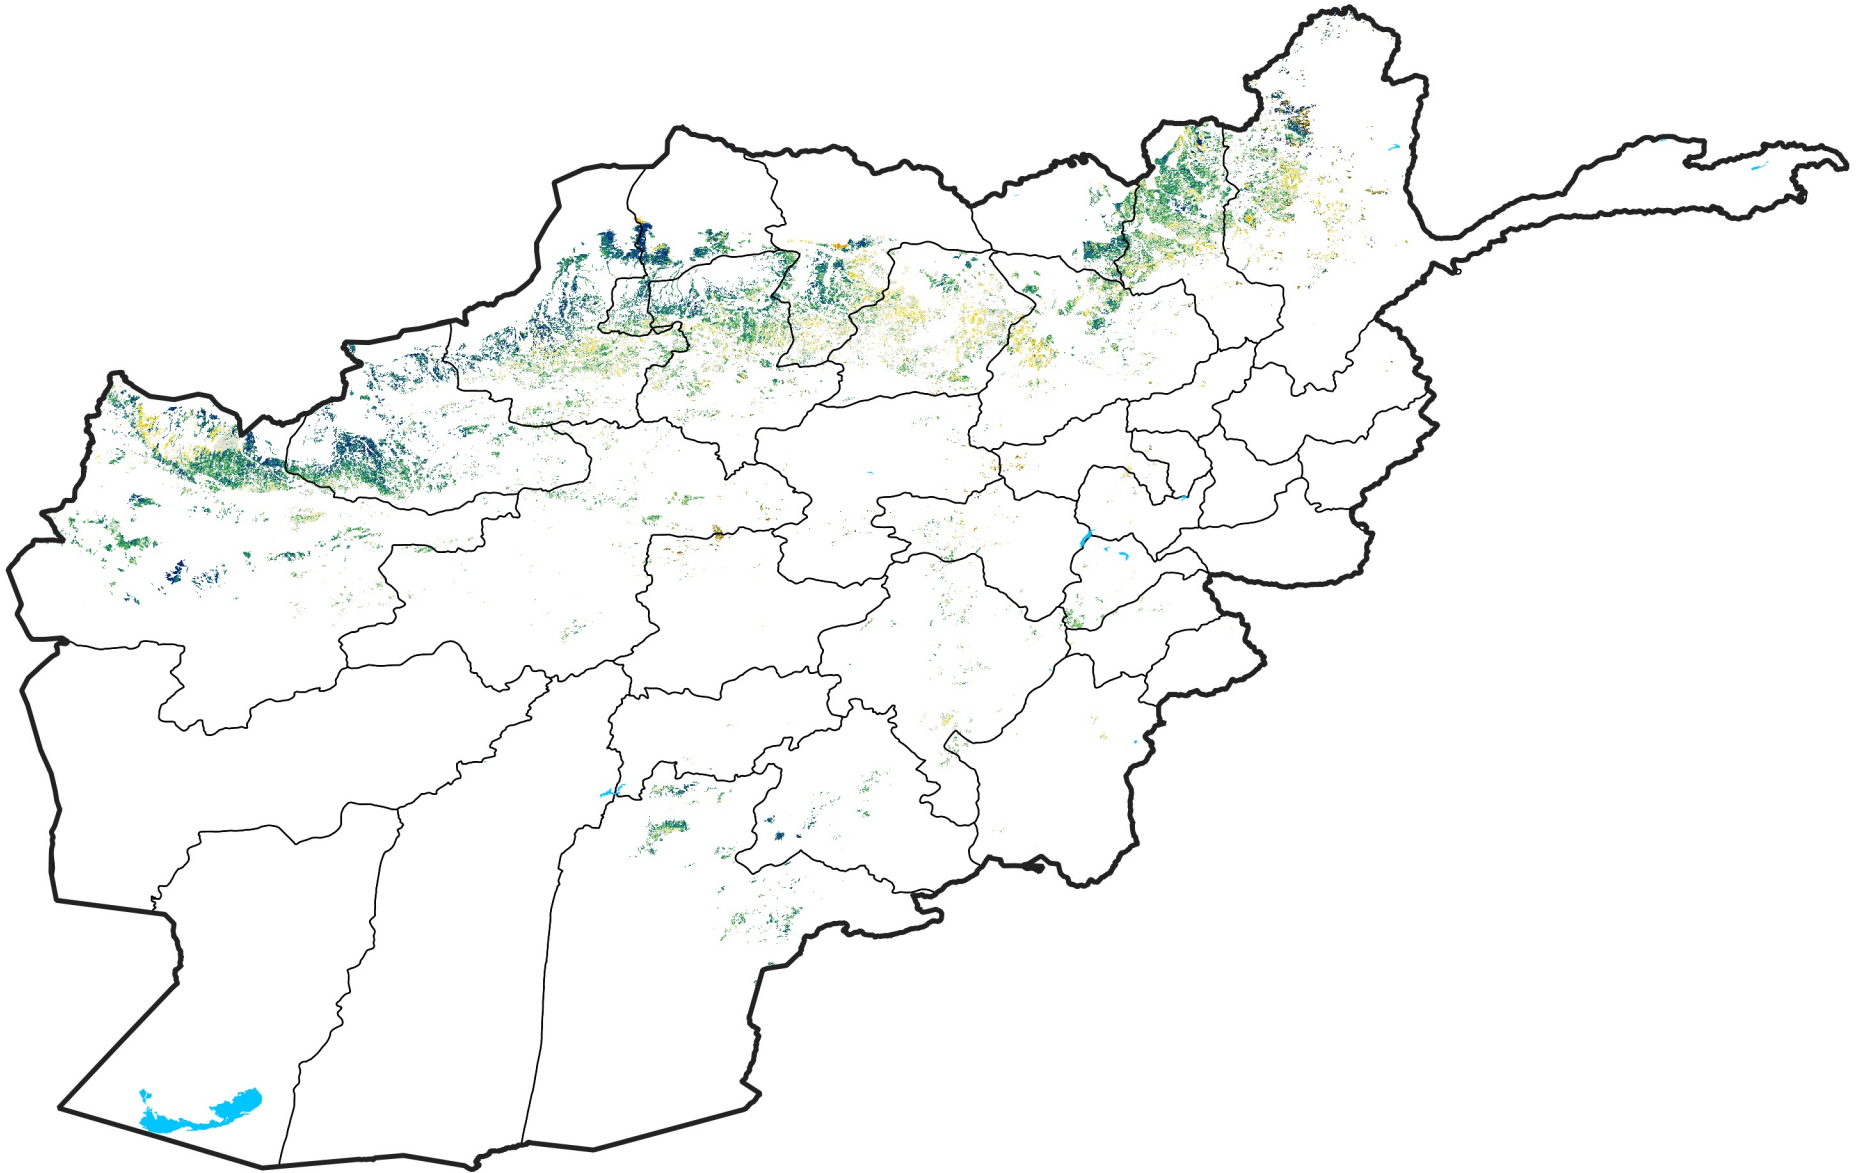

Afghanistan Rainfed Agricultural Areas

Percent of Mean NDVI

2009 / mean (2003 - 2022)

Period 09 / March 21 - 31, 2009

Percent of Normal