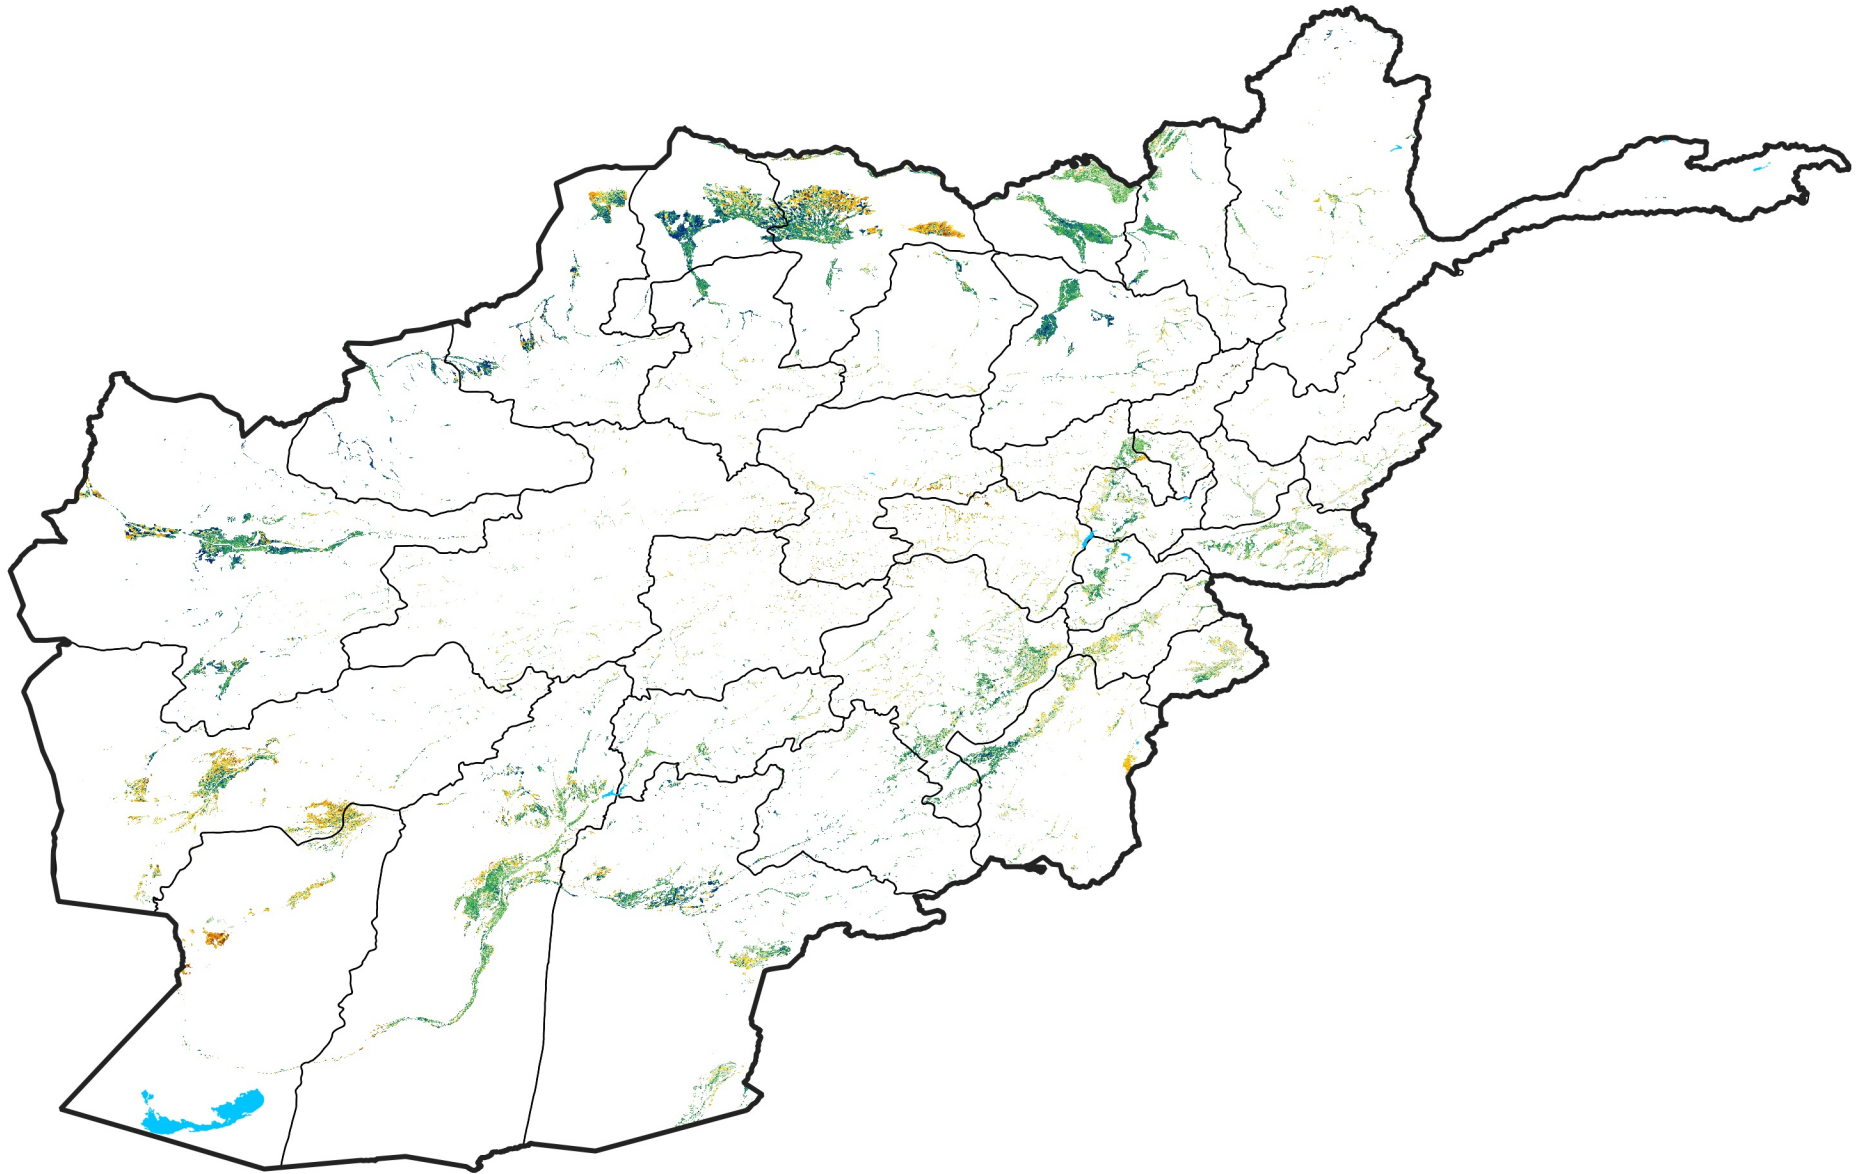

Afghanistan Irrigated Agricultural Areas

Percent of Mean NDVI

2009 / mean (2003 - 2022)

Period 10 / April 01 - 10, 2009

Percent of Normal