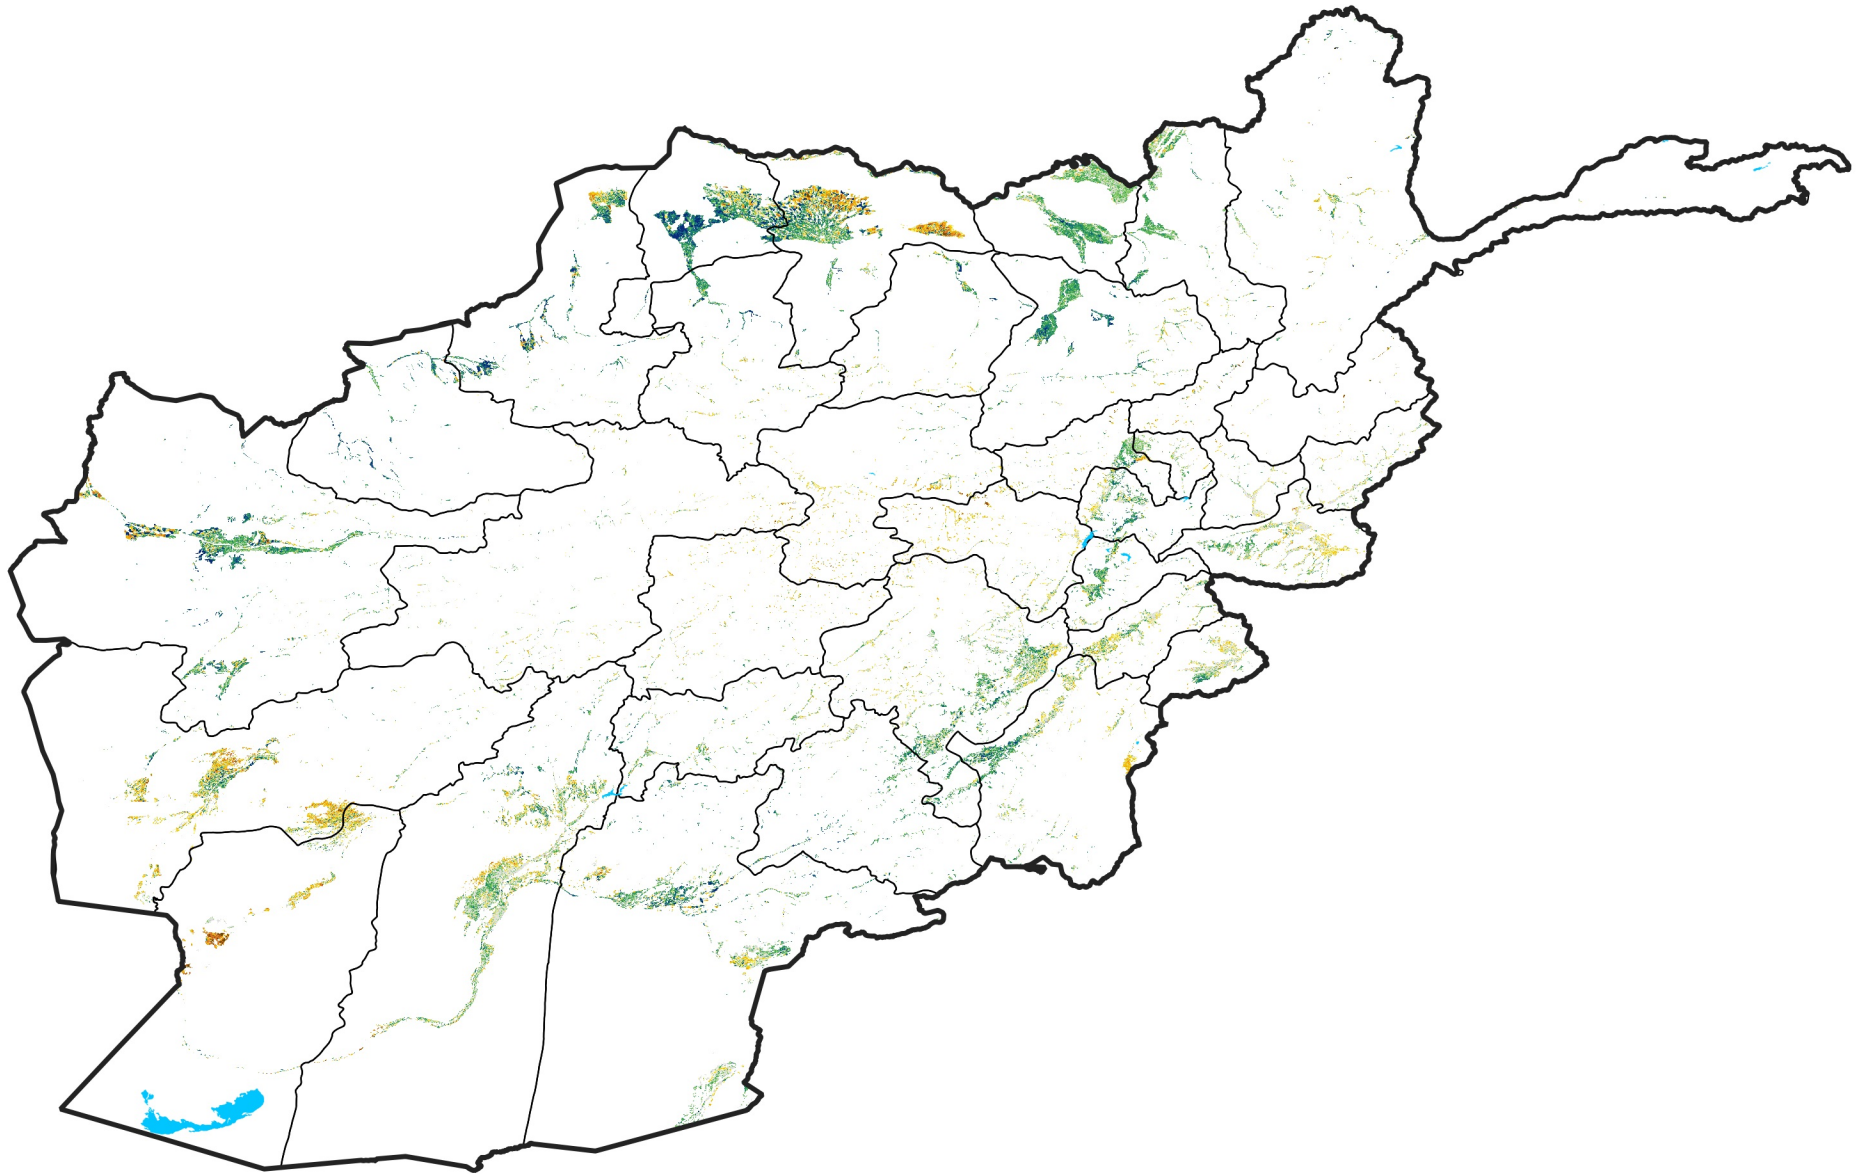

Afghanistan Irrigated Agricultural Areas

Percent of Mean NDVI

2009 / mean (2003 - 2022)

Period 11 / April 11 - 20, 2009

Percent of Normal