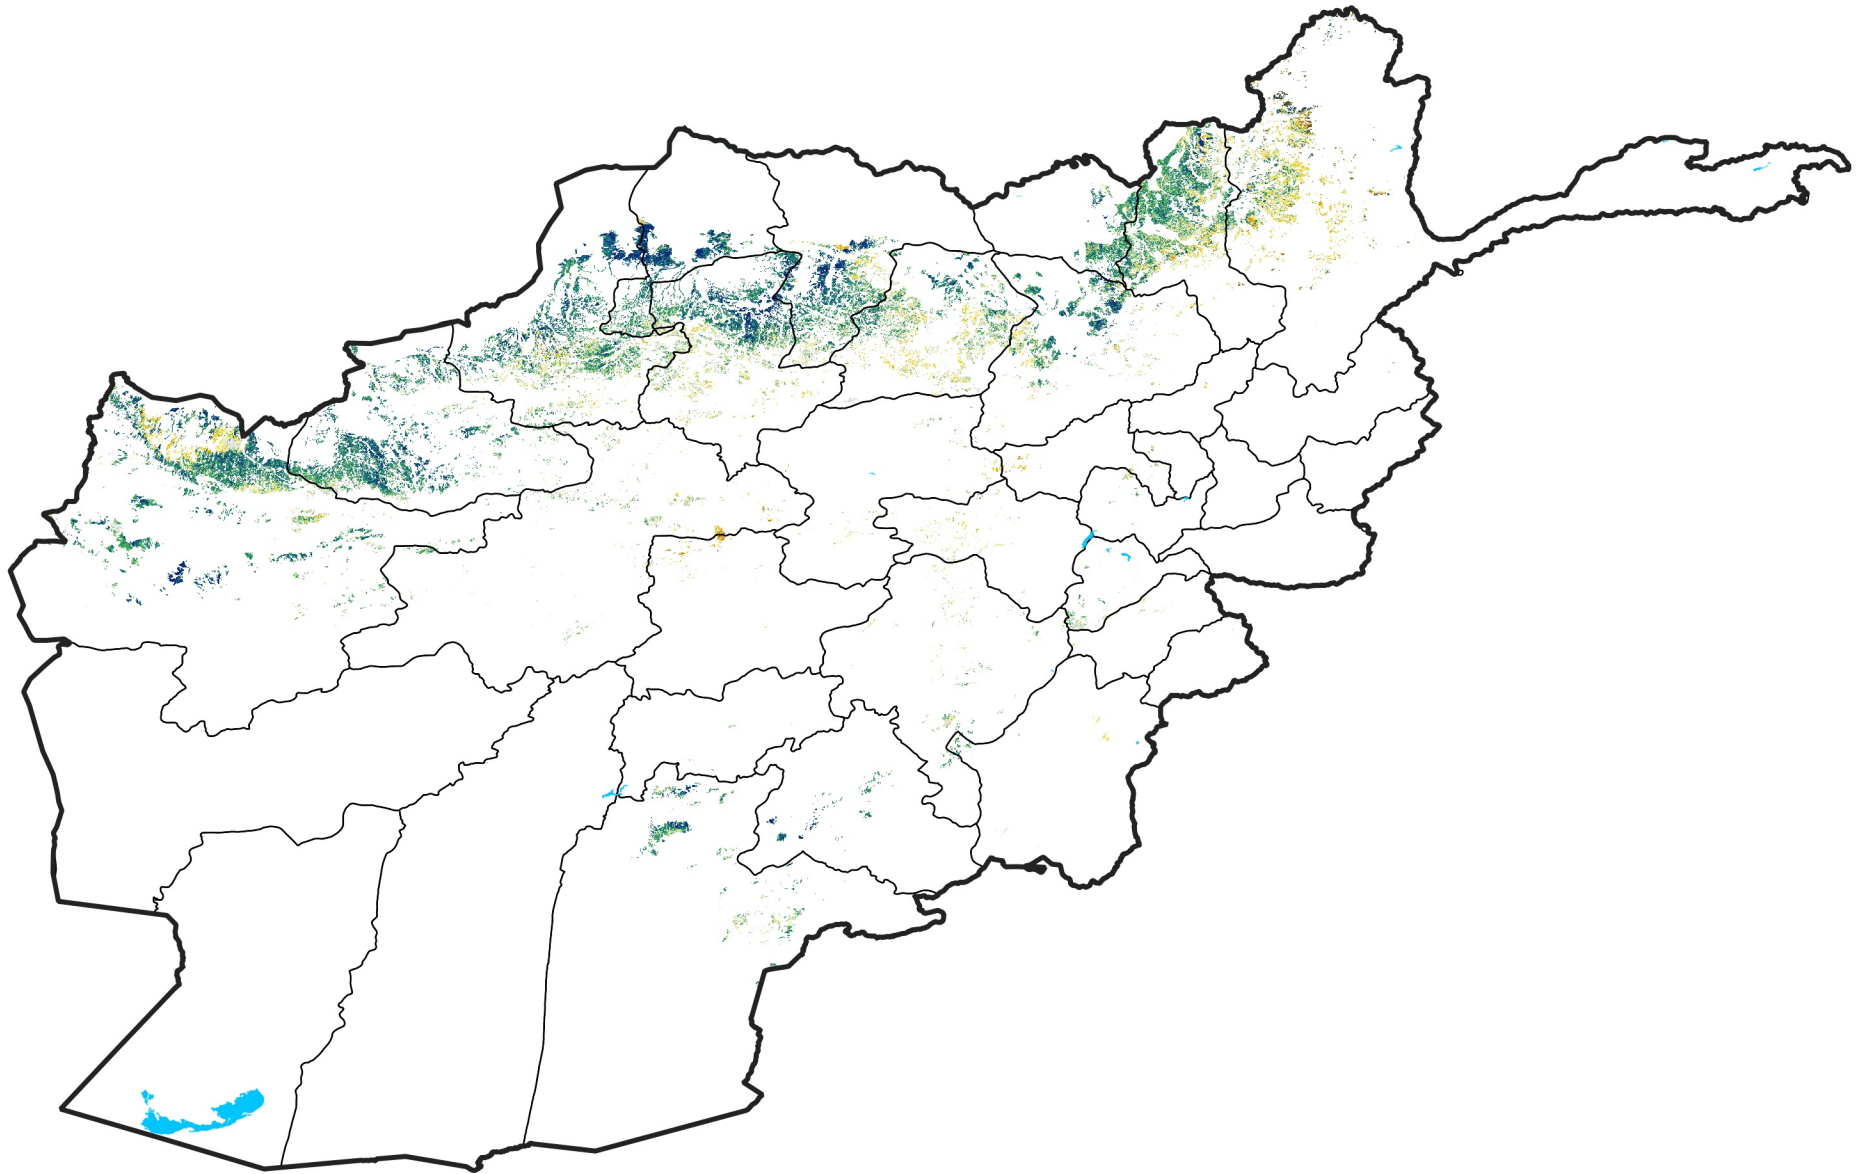

Afghanistan Rainfed Agricultural Areas

Percent of Mean NDVI

2009 / mean (2003 - 2022)

Period 11 / April 11 - 20, 2009

Percent of Normal