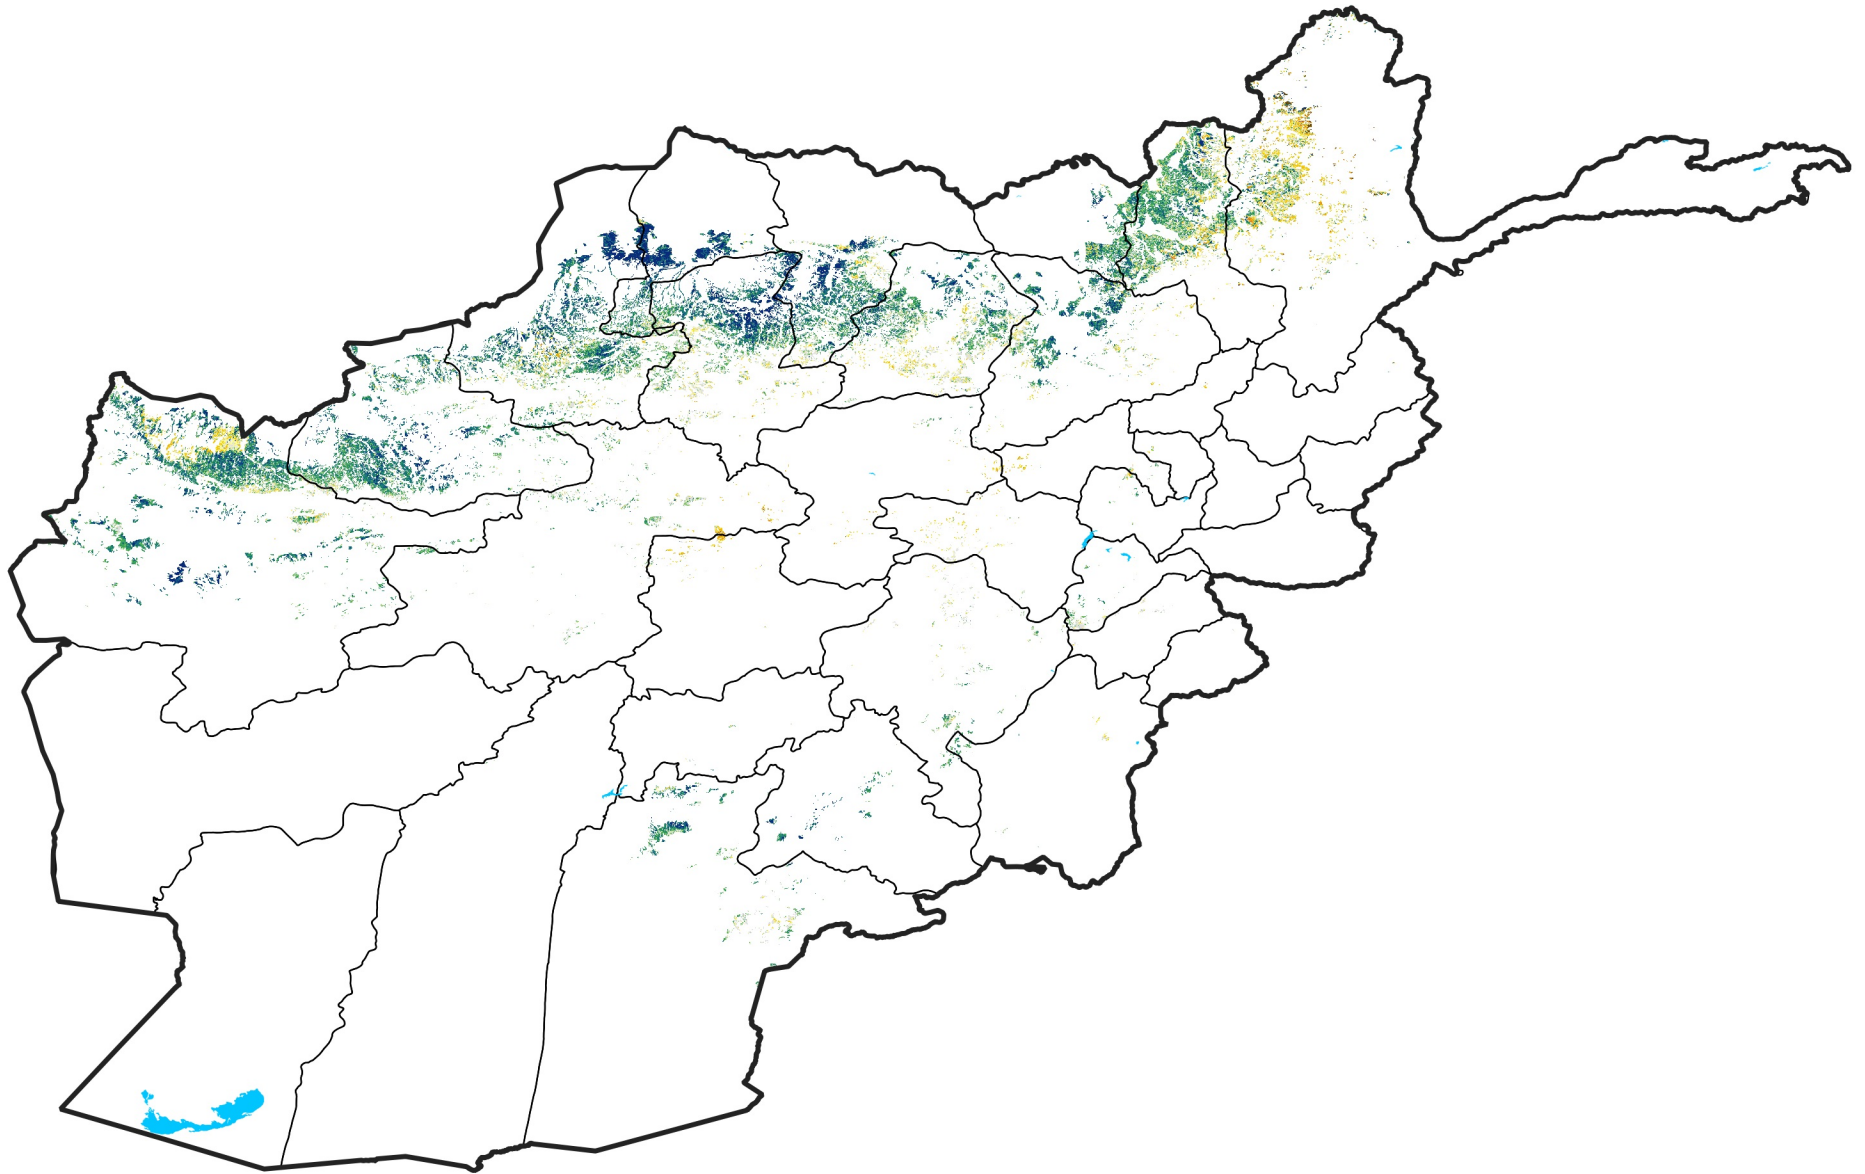

Afghanistan Rainfed Agricultural Areas

Percent of Mean NDVI

2009 / mean (2003 - 2022)

Period 12 / April 21 - 30, 2009

Percent of Normal