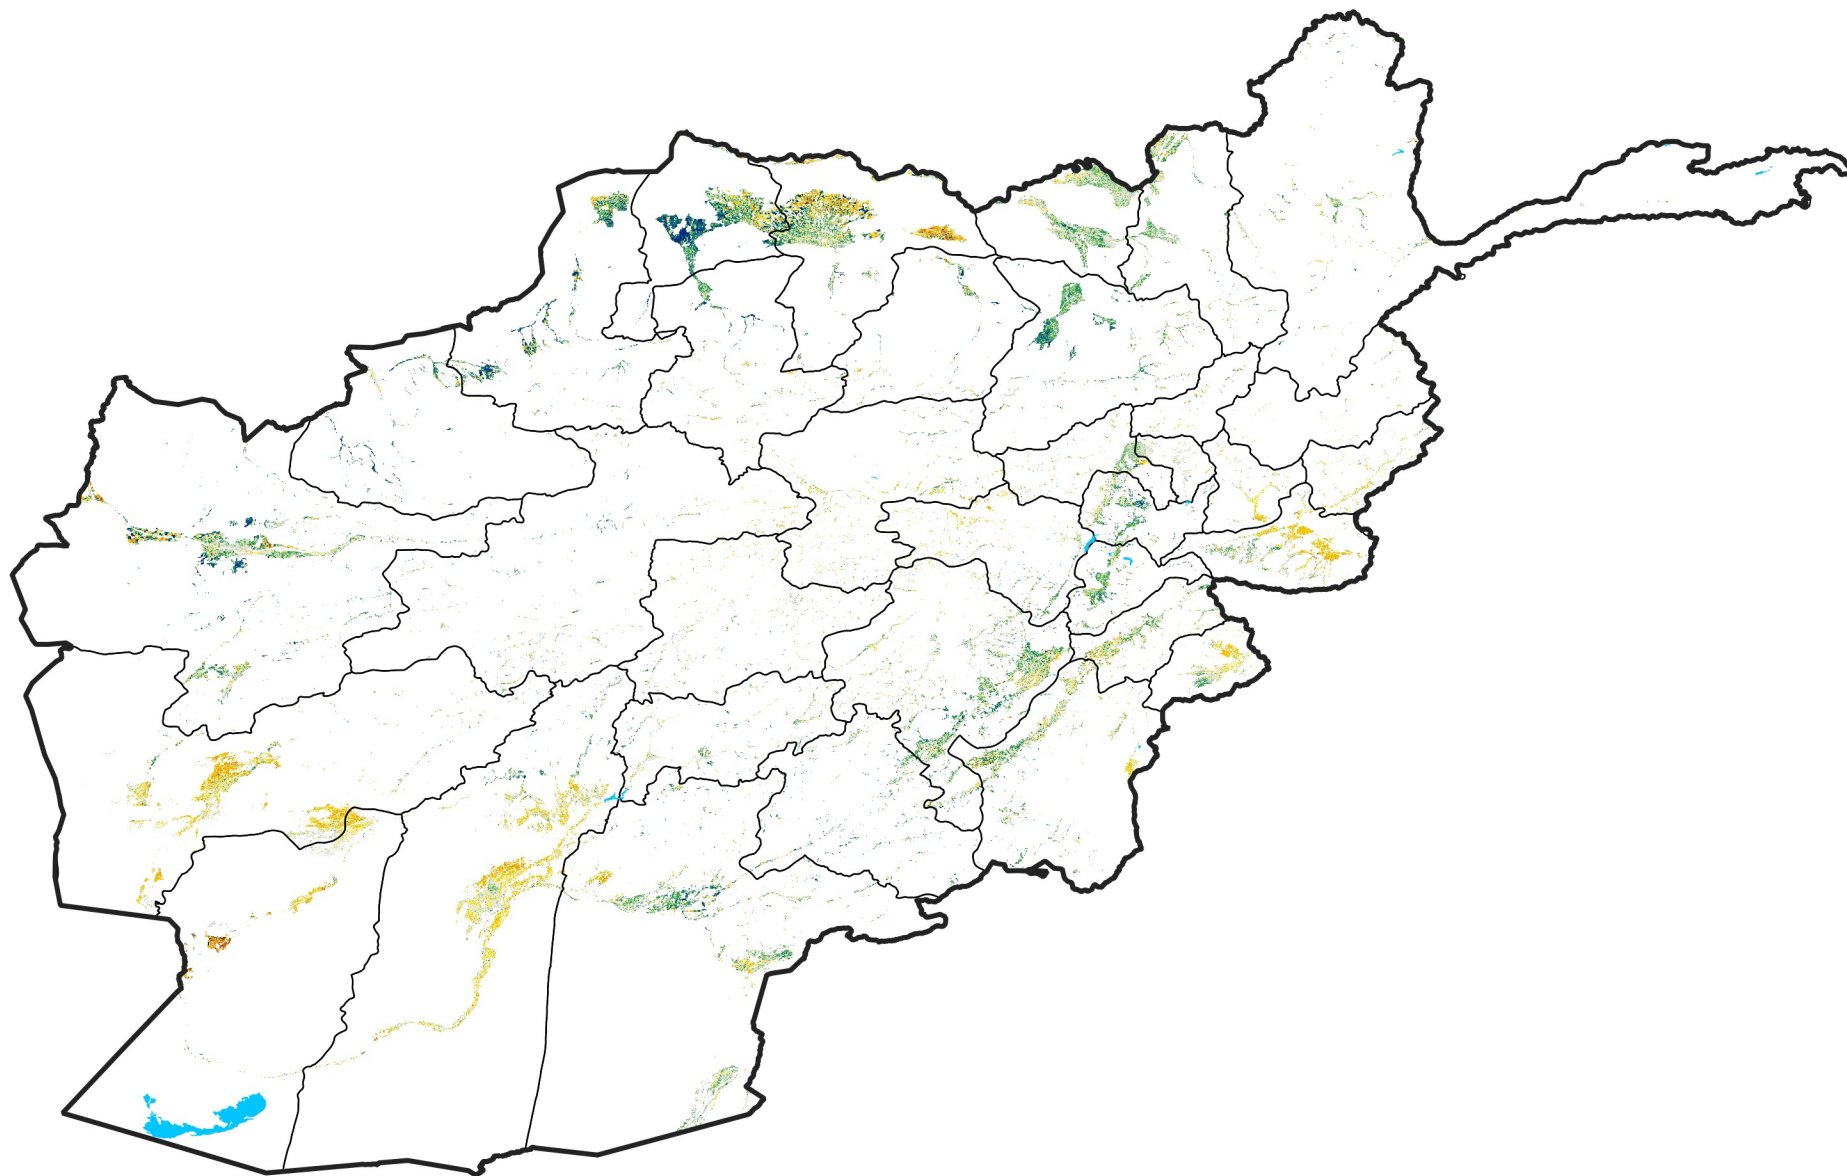

Afghanistan Irrigated Agricultural Areas

Percent of Mean NDVI

2009 / mean (2003 - 2022)

Period 13 / May 01 - 10, 2009

Percent of Normal