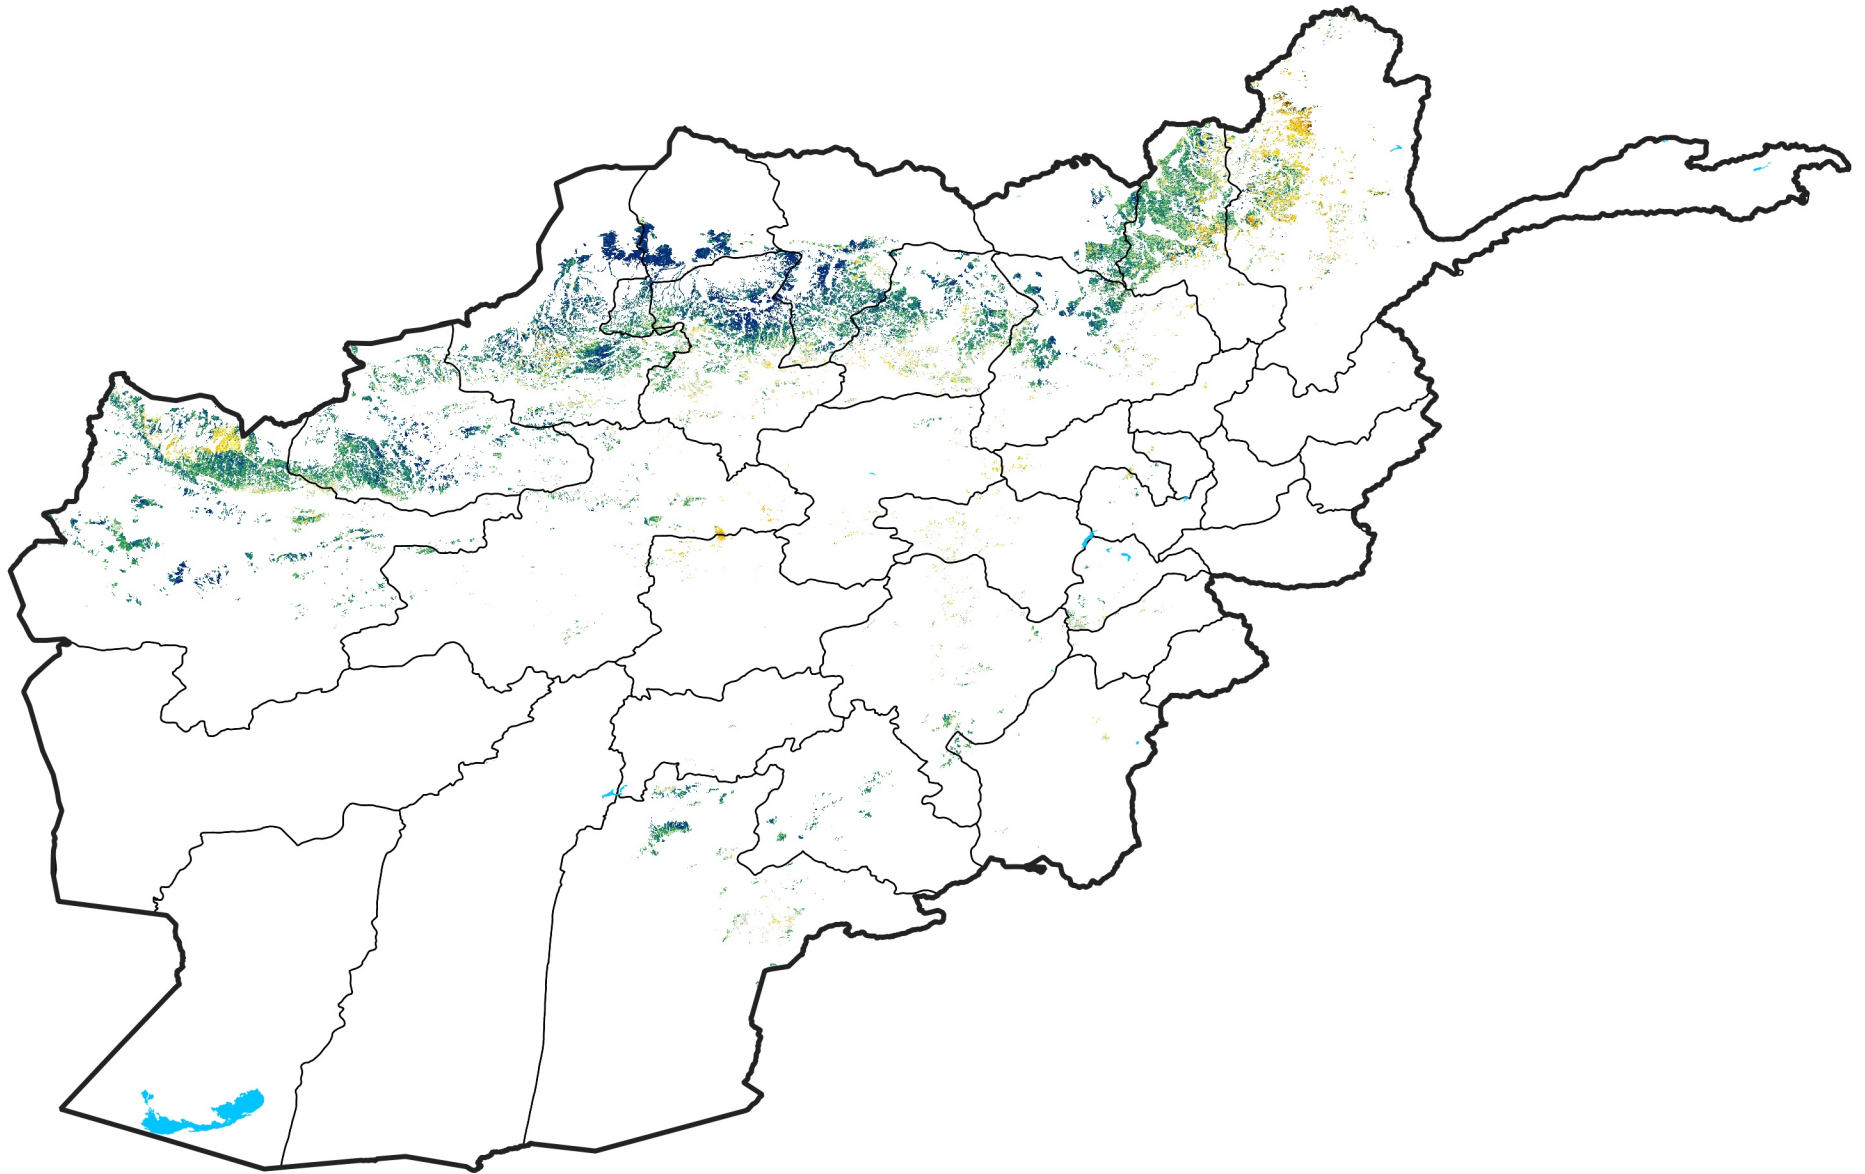

Afghanistan Rainfed Agricultural Areas

Percent of Mean NDVI

2009 / mean (2003 - 2022)

Period 13 / May 01 - 10, 2009

Percent of Normal