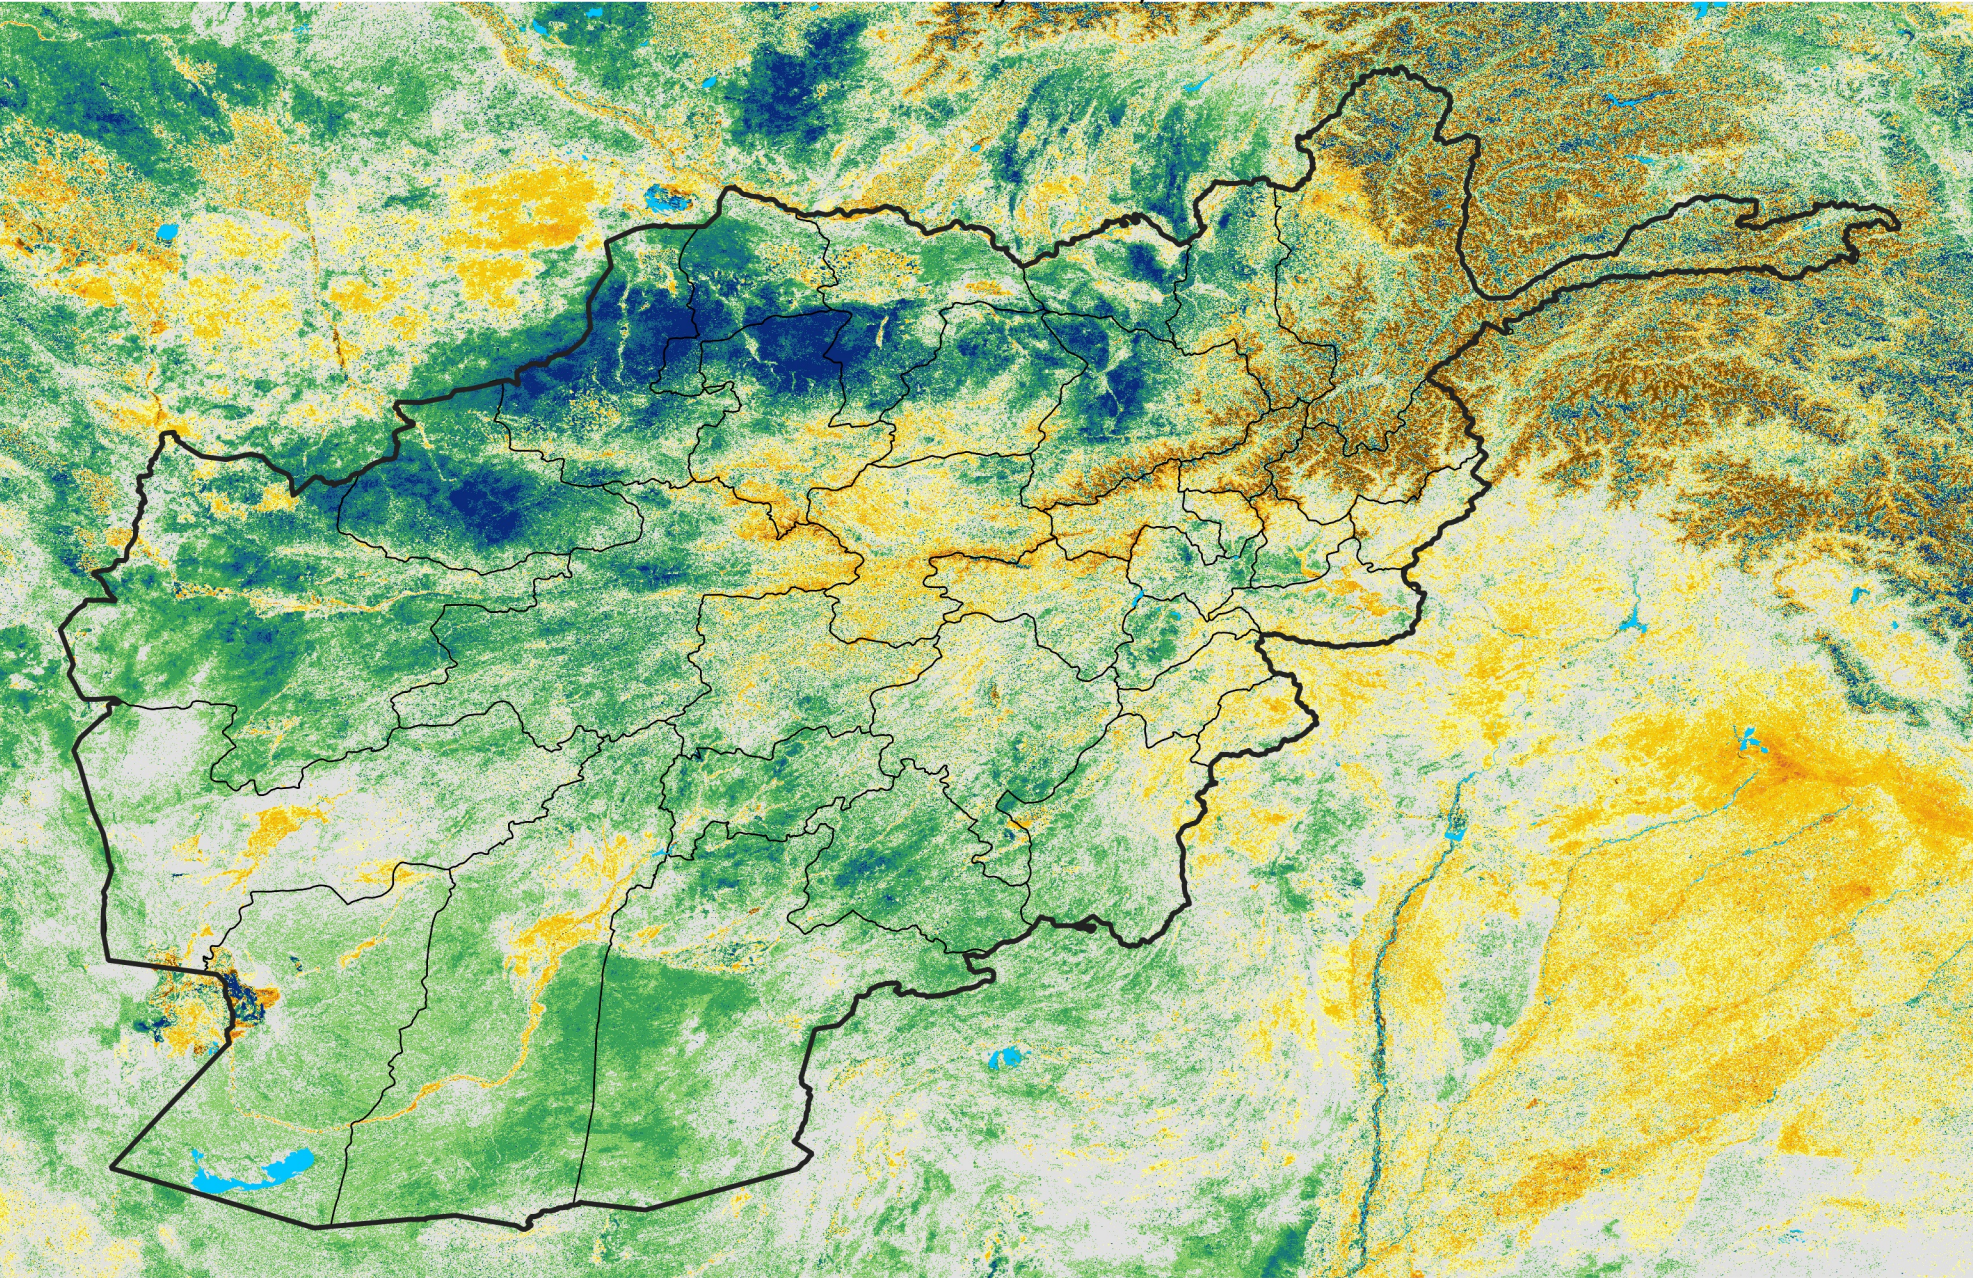

Afghanistan

Percent of Mean NDVI

2009 / mean (2003 - 2022)

Period 14 / May 11 - 20, 2009

Percent of Normal