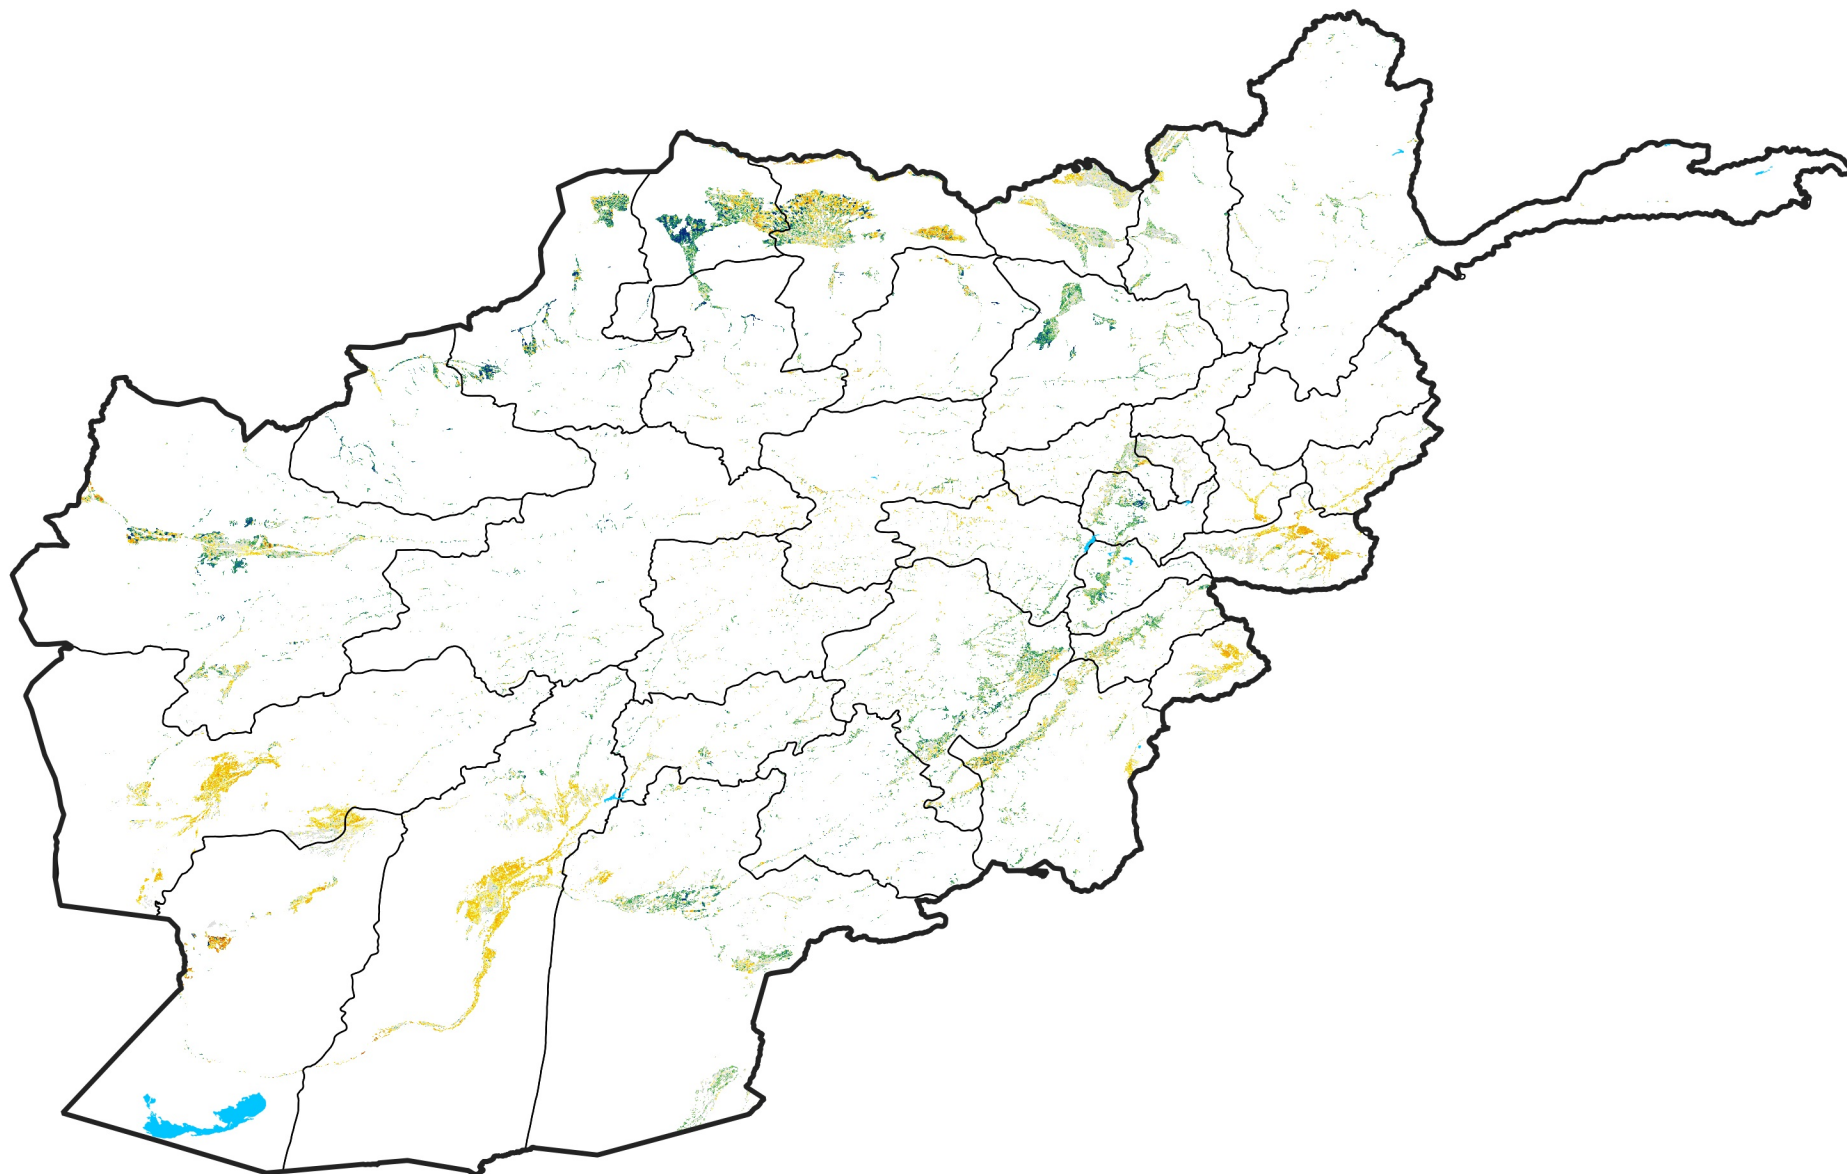

Afghanistan Irrigated Agricultural Areas

Percent of Mean NDVI

2009 / mean (2003 - 2022)

Period 14 / May 11 - 20, 2009

Percent of Normal