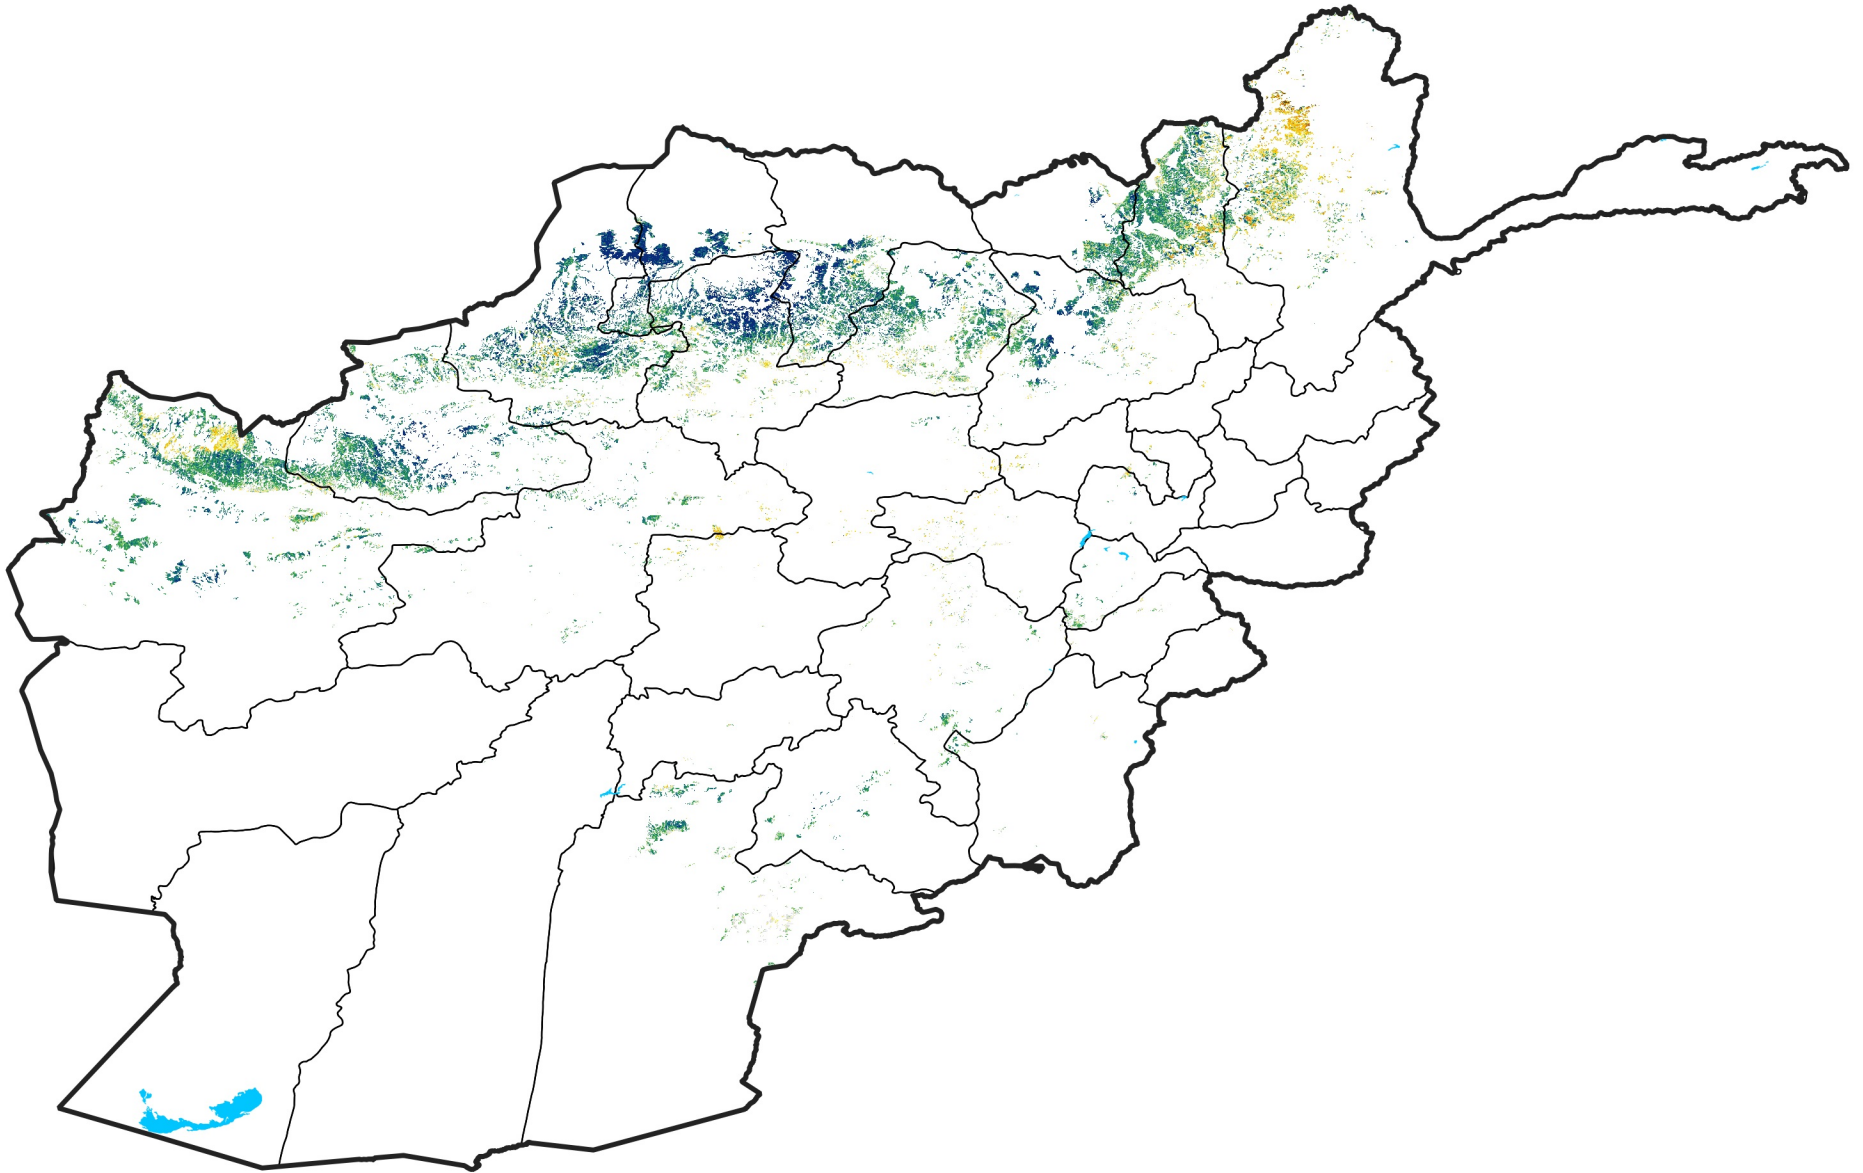

Afghanistan Rainfed Agricultural Areas

Percent of Mean NDVI

2009 / mean (2003 - 2022)

Period 14 / May 11 - 20, 2009

Percent of Normal