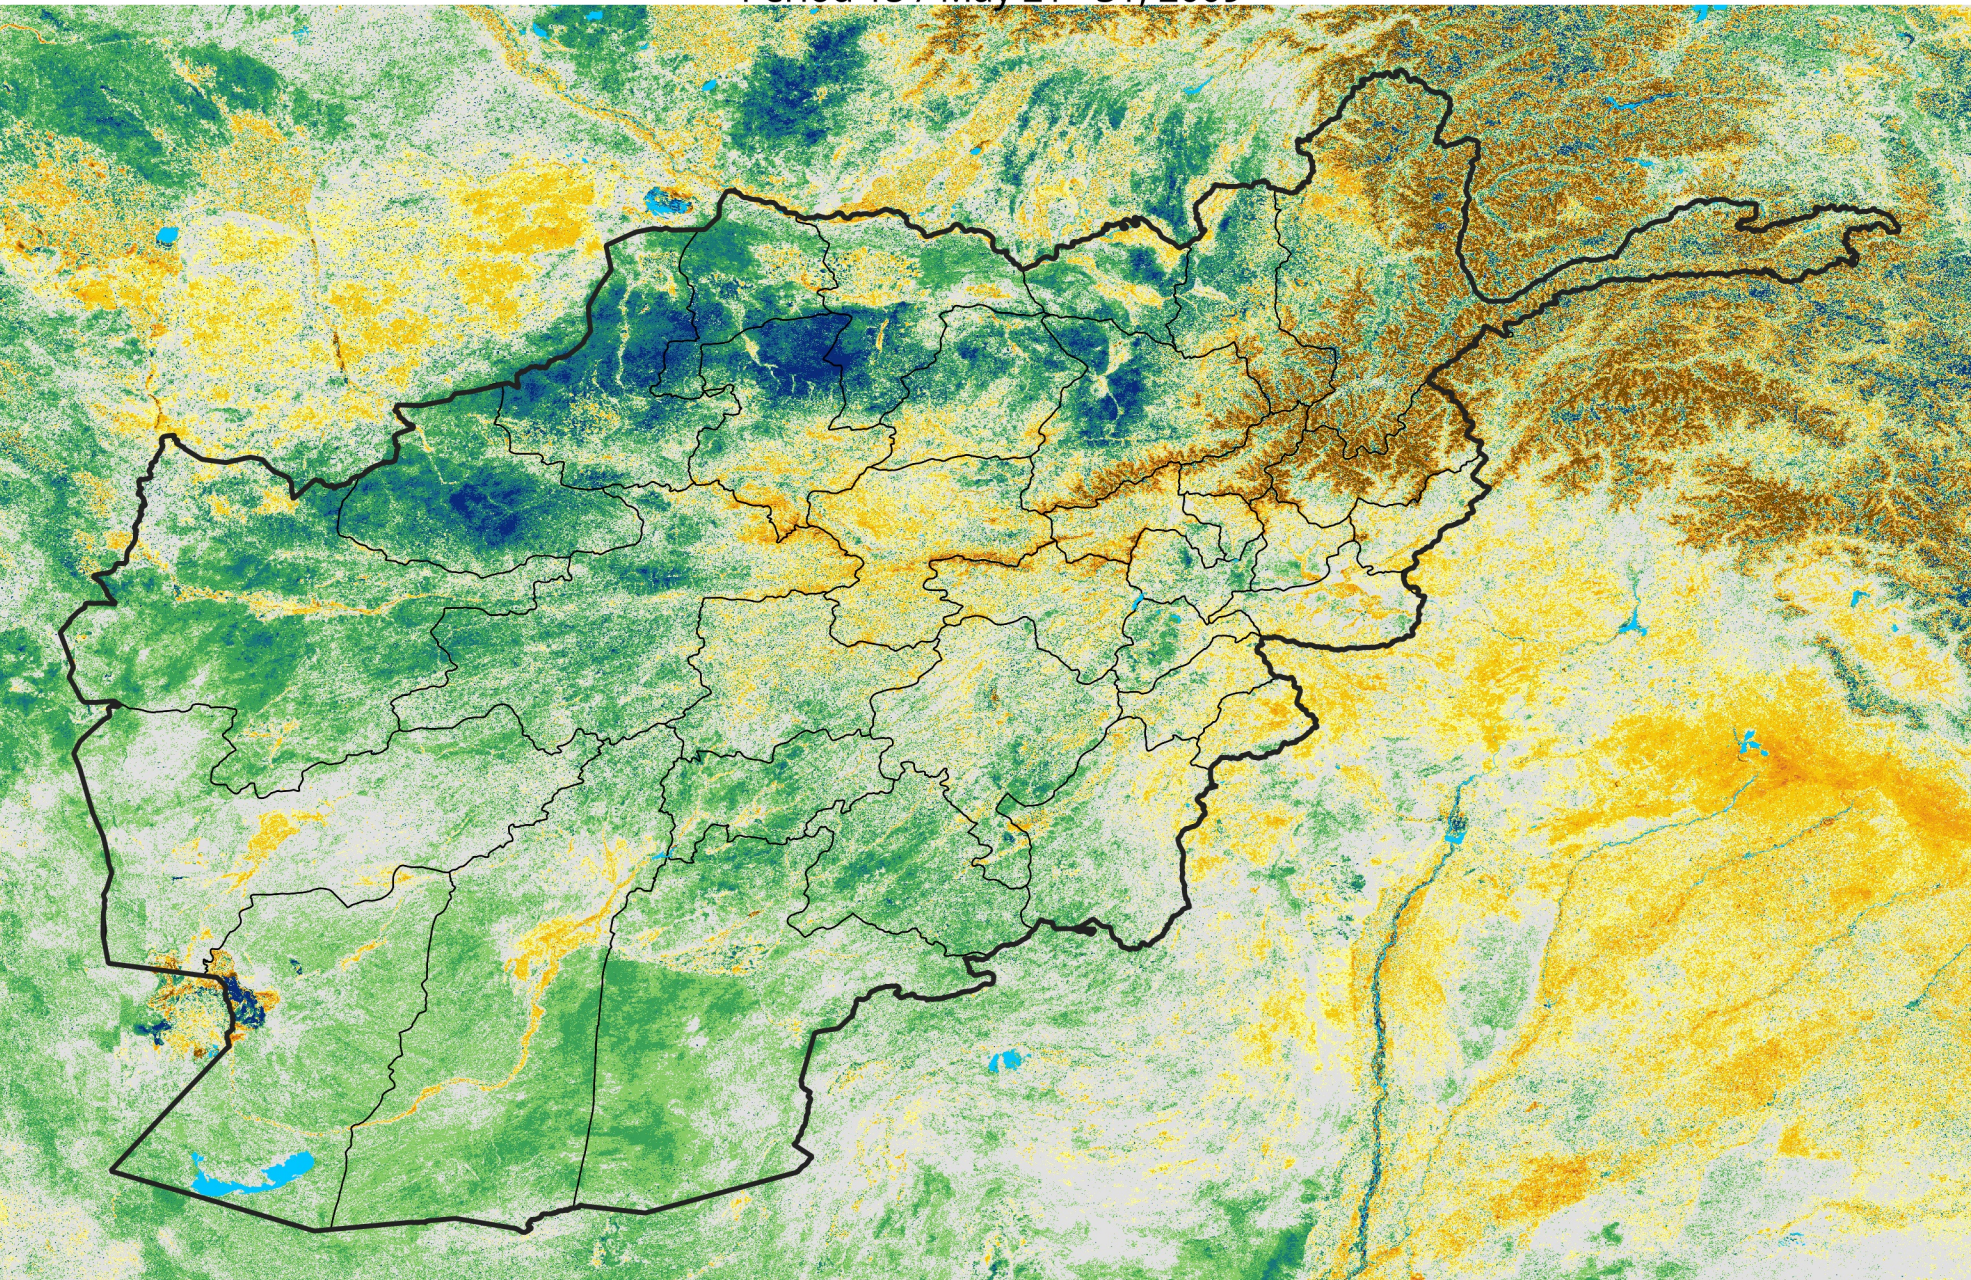

Afghanistan

Percent of Mean NDVI

2009 / mean (2003 - 2022)

Period 15 / May 21 - 31, 2009

Percent of Normal