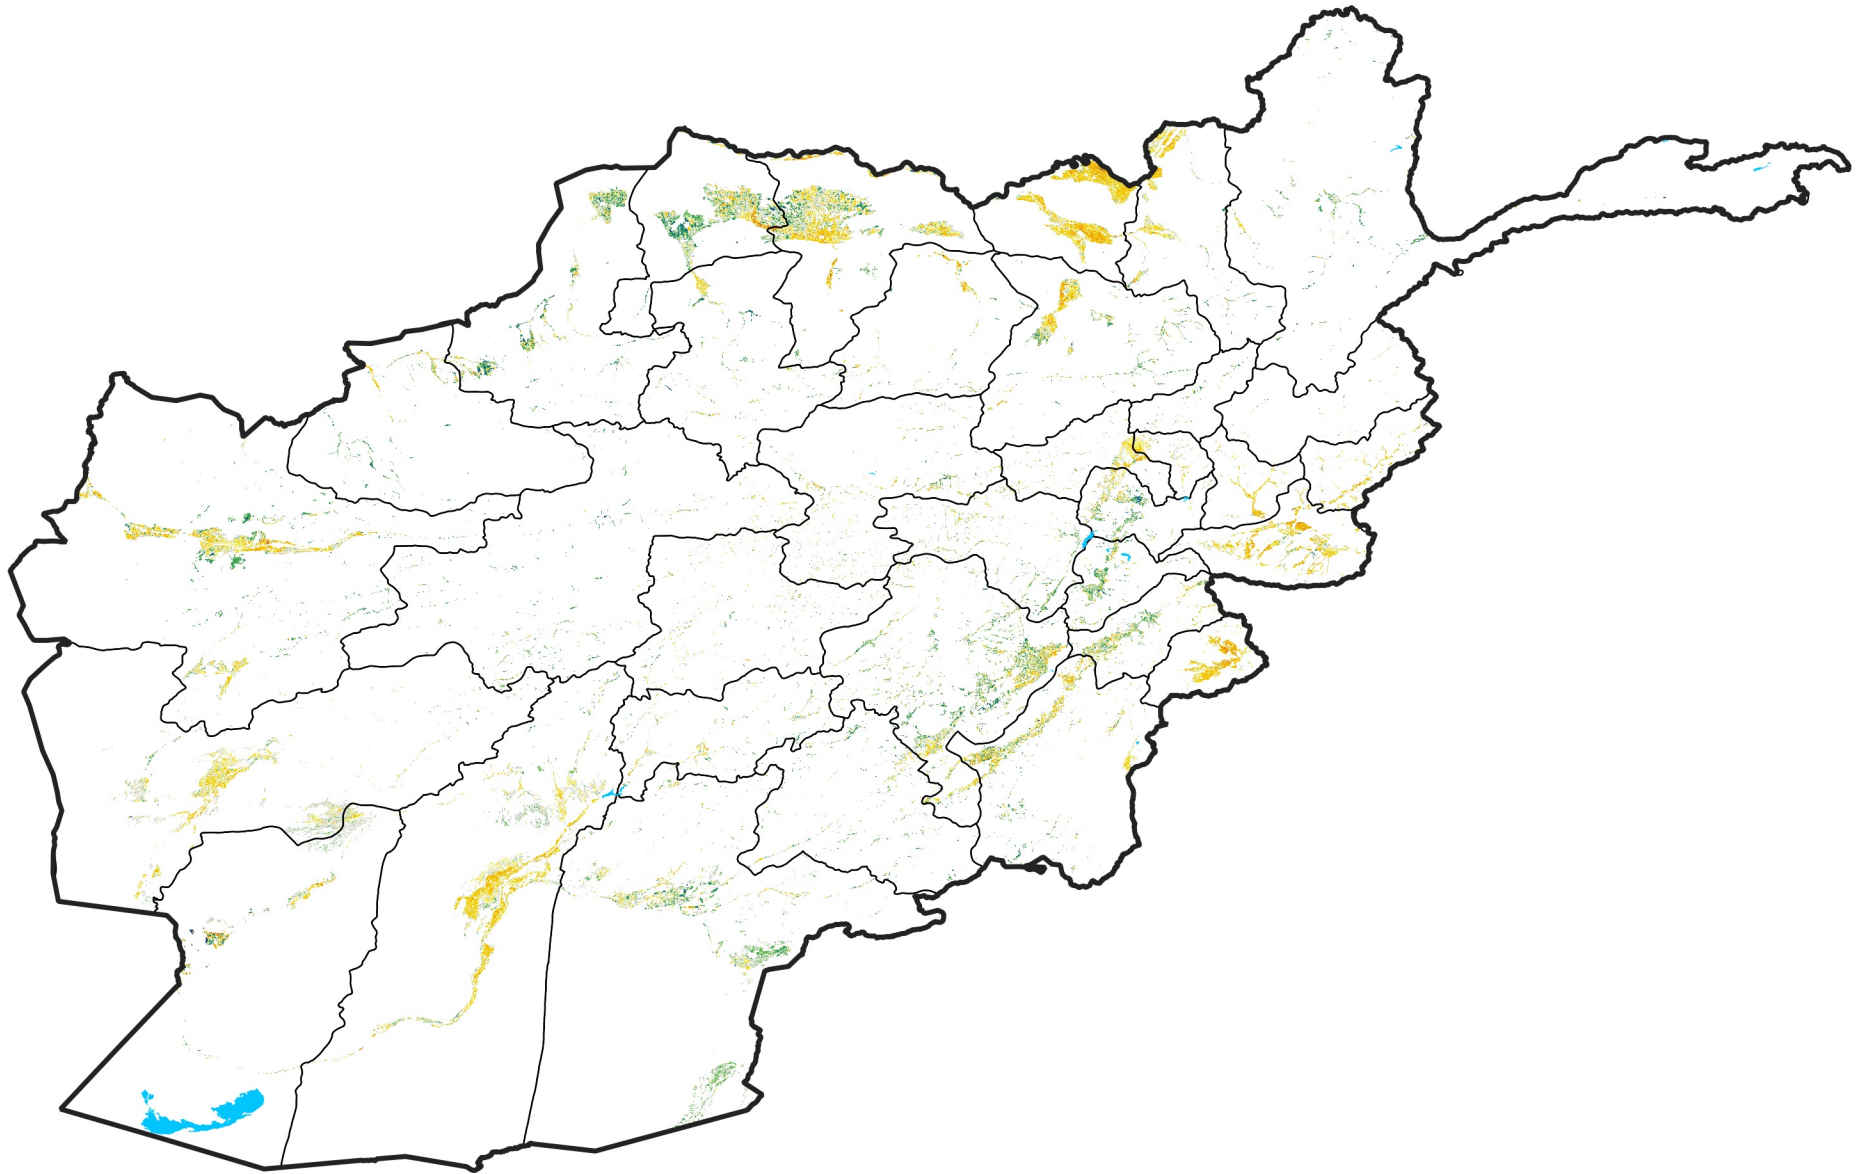

Afghanistan Irrigated Agricultural Areas

Percent of Mean NDVI

2009 / mean (2003 - 2022)

Period 16 / June 01 - 10, 2009

Percent of Normal