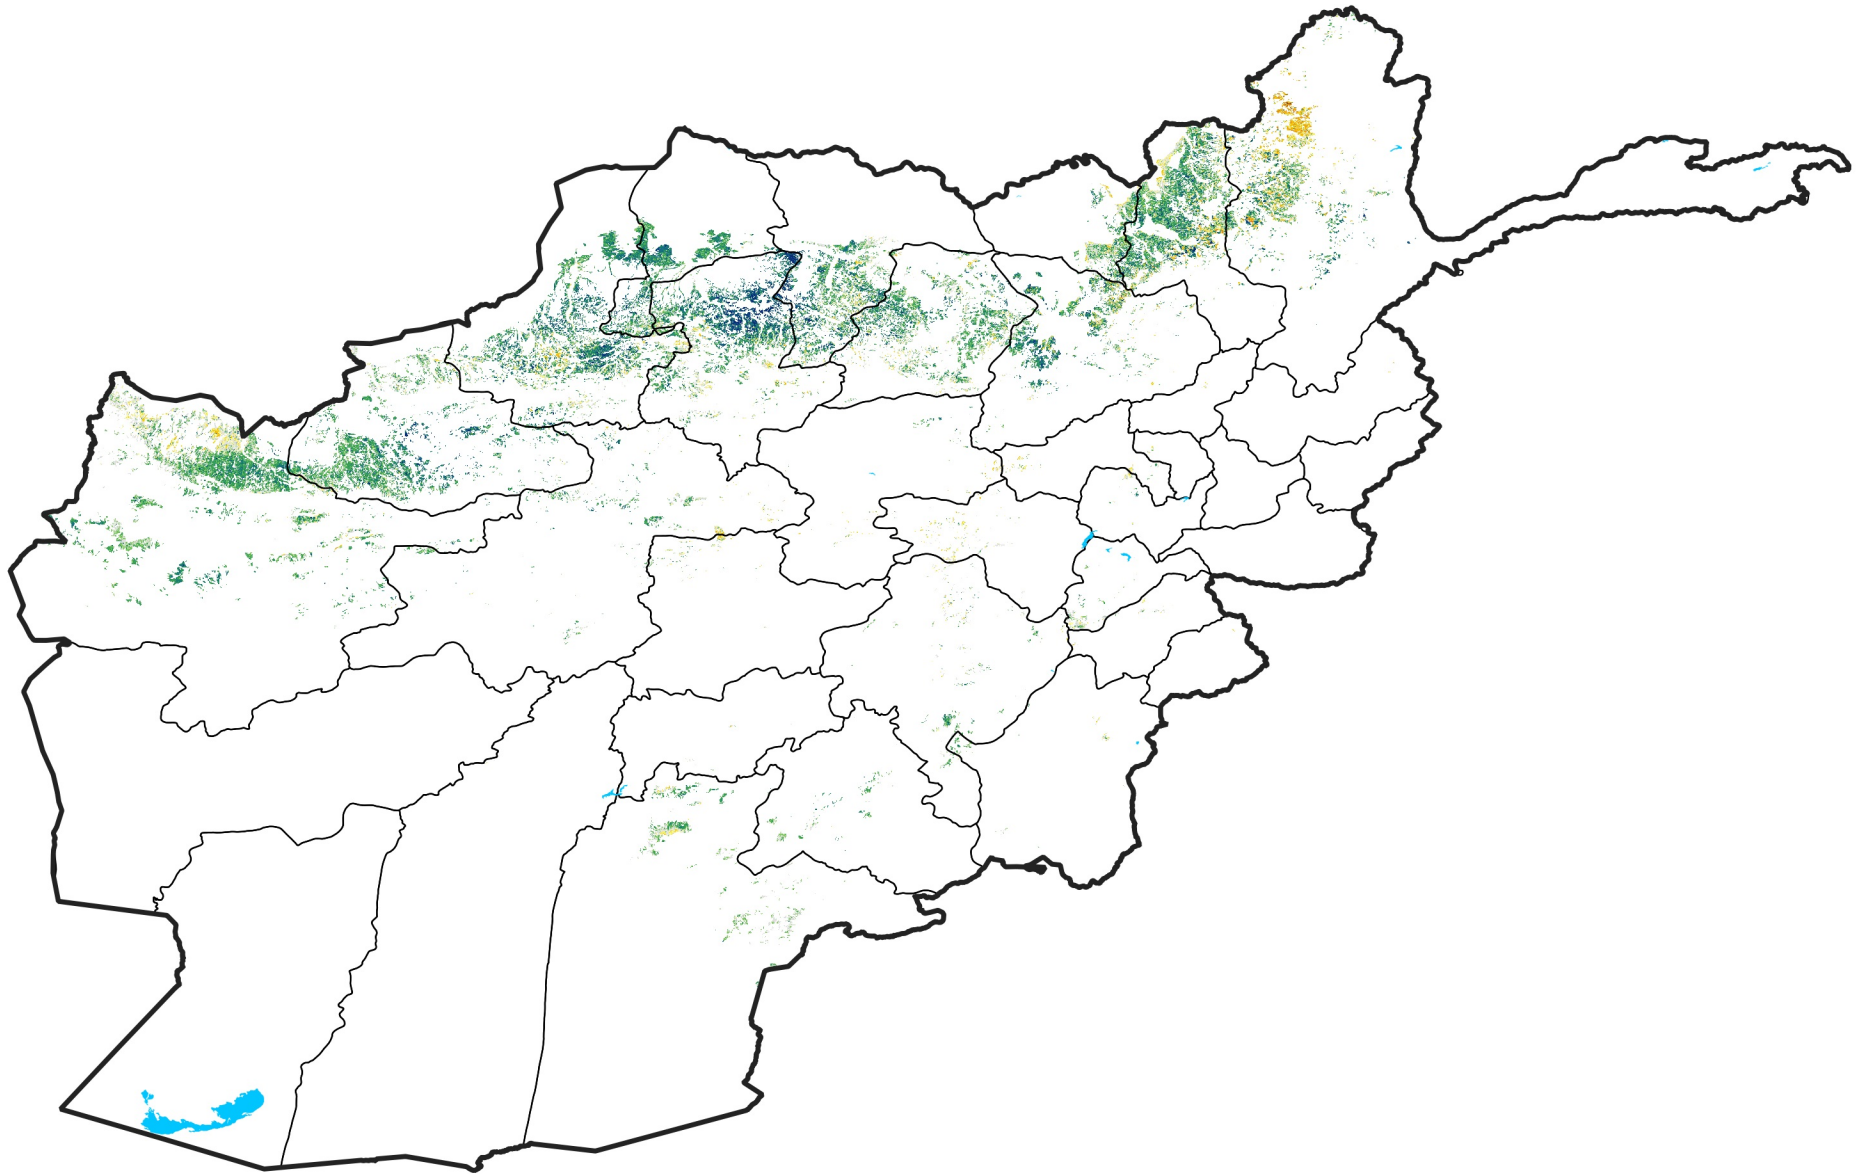

Afghanistan Rainfed Agricultural Areas

Percent of Mean NDVI

2009 / mean (2003 - 2022)

Period 16 / June 01 - 10, 2009

Percent of Normal