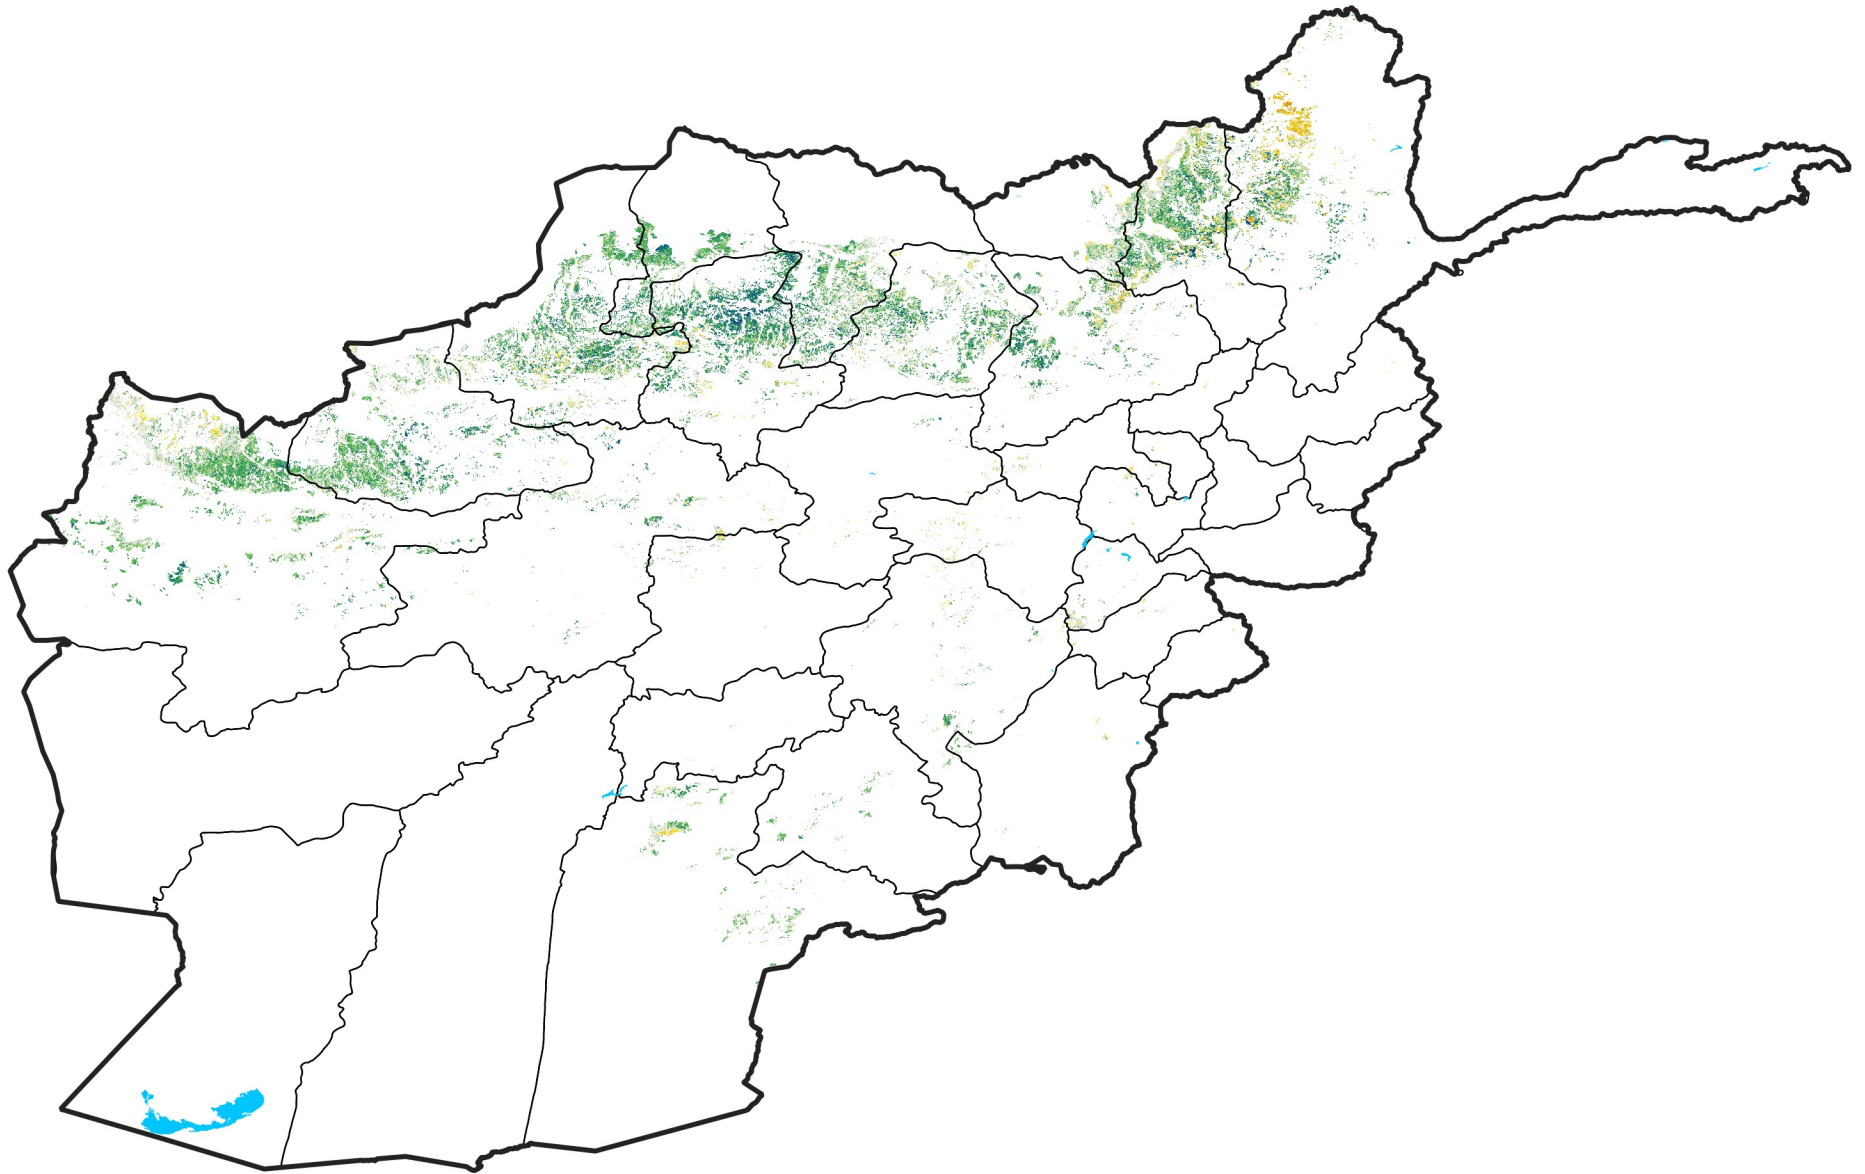

Afghanistan Rainfed Agricultural Areas

Percent of Mean NDVI

2009 / mean (2003 - 2022)

Period 17 / June 11 - 20, 2009

Percent of Normal