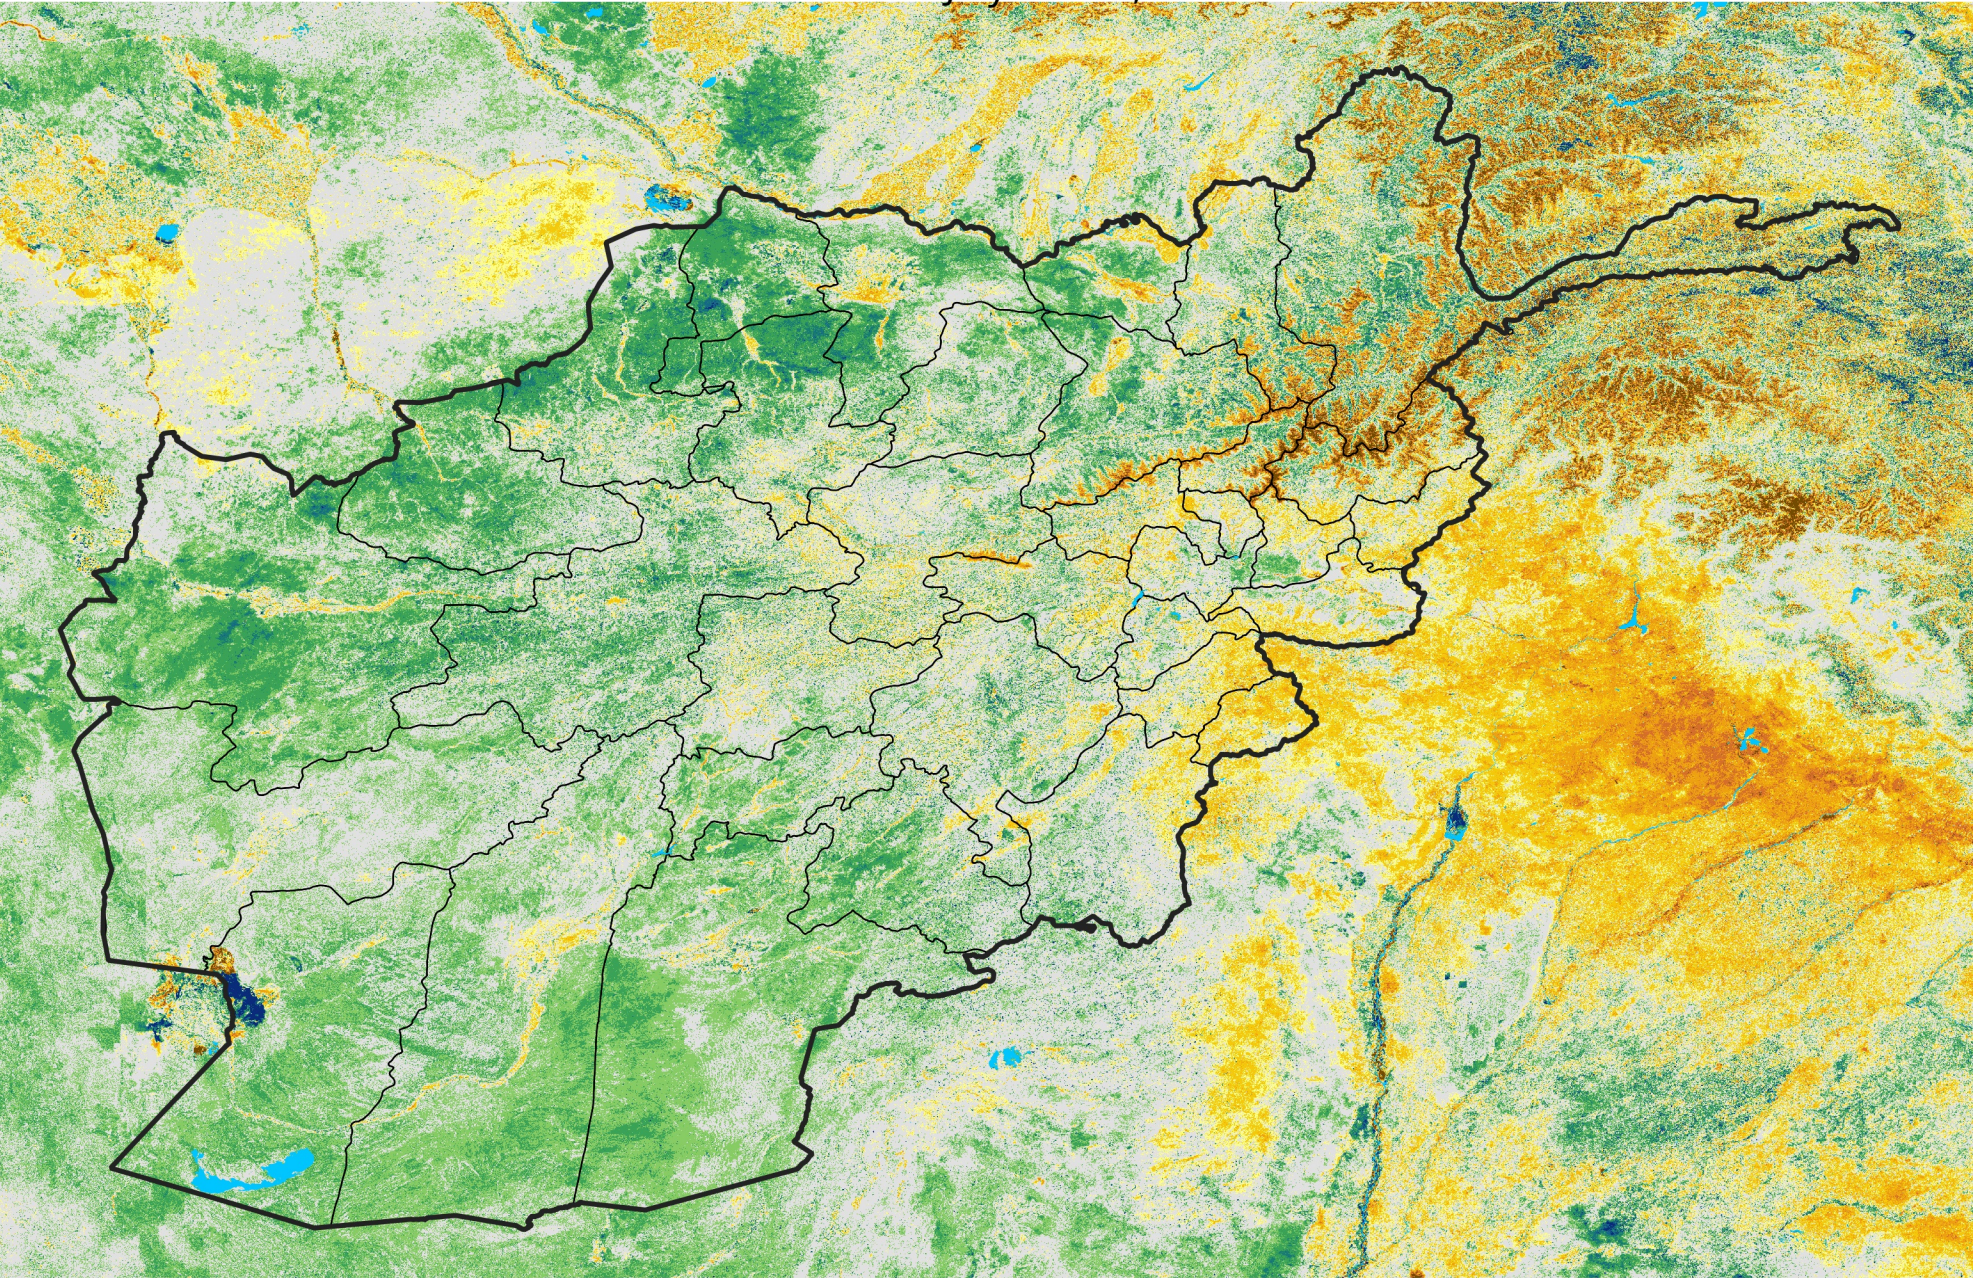

Afghanistan

Percent of Mean NDVI

2009 / mean (2003 - 2022)

Period 19 / July 01 - 10, 2009

Percent of Normal