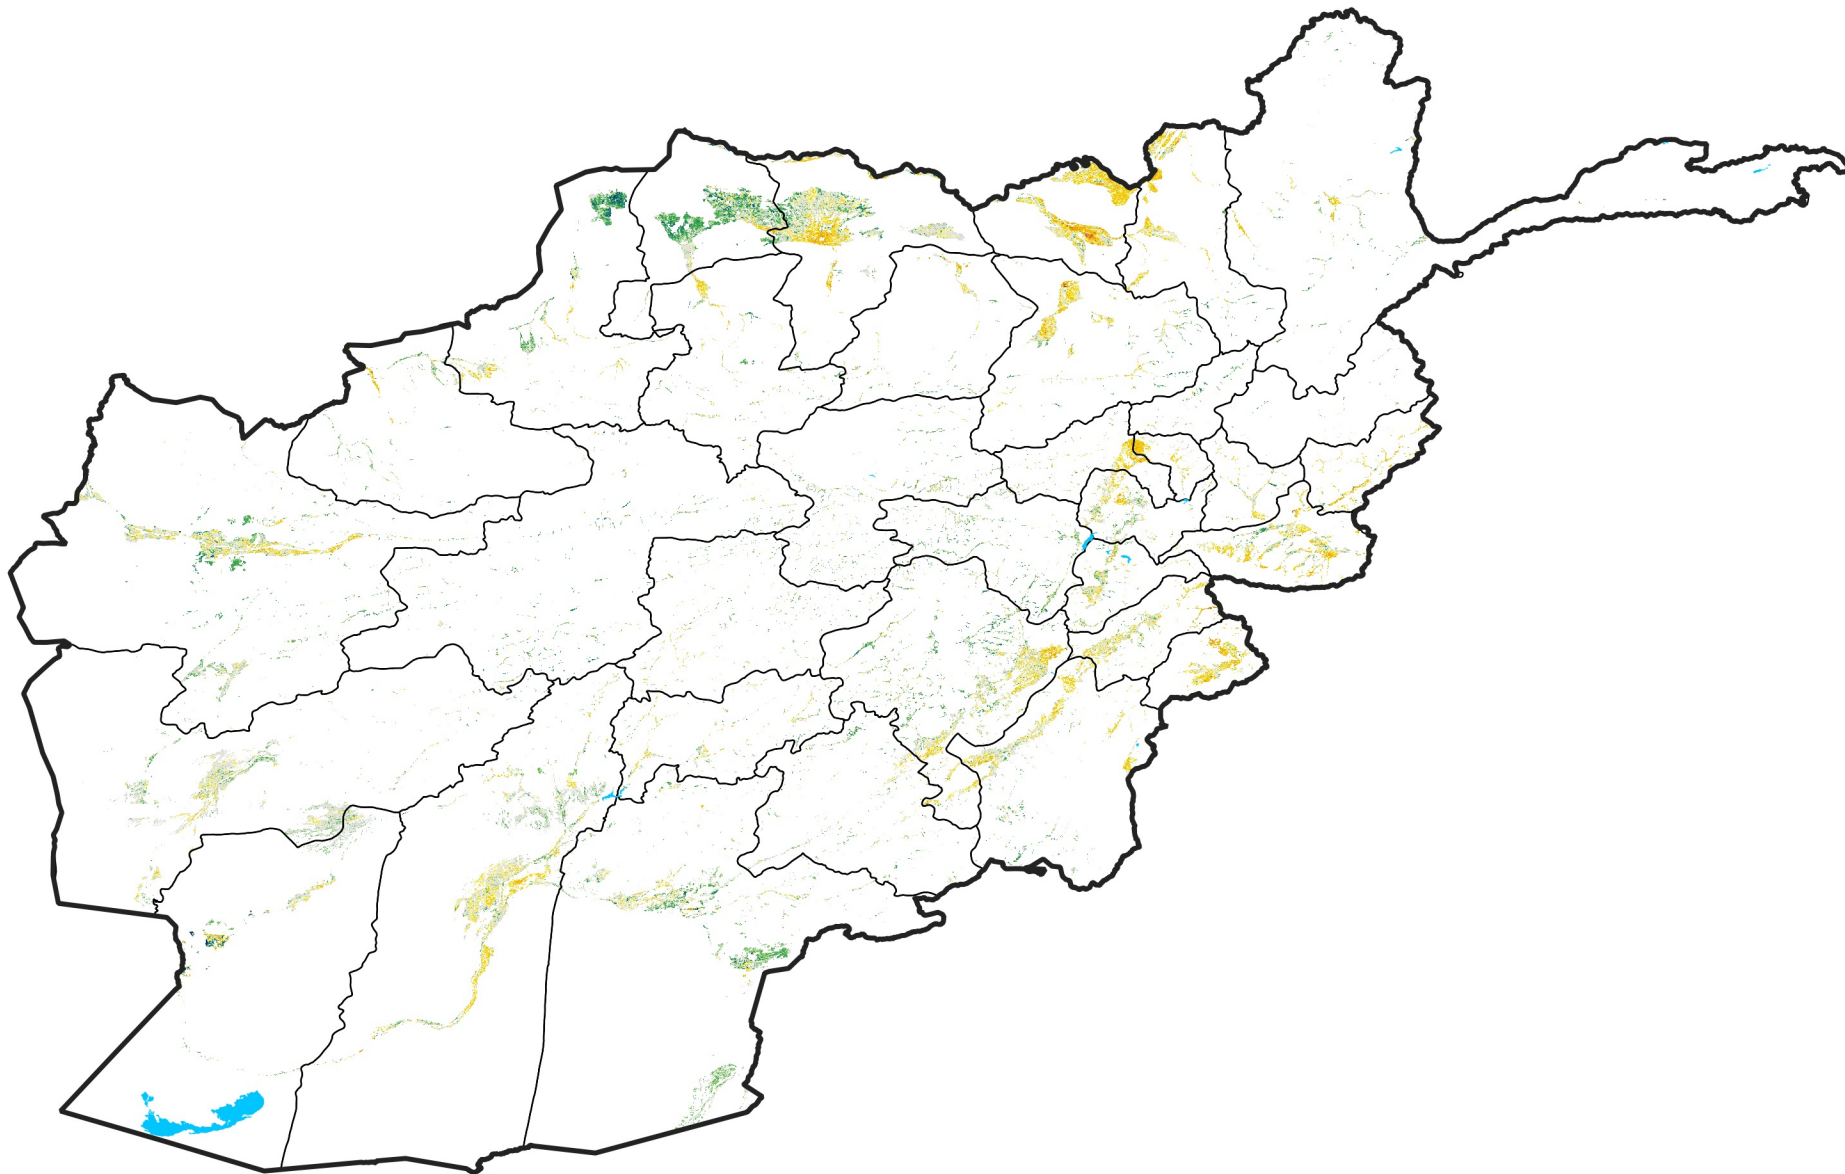

Afghanistan Irrigated Agricultural Areas

Percent of Mean NDVI

2009 / mean (2003 - 2022)

Period 19 / July 01 - 10, 2009

Percent of Normal