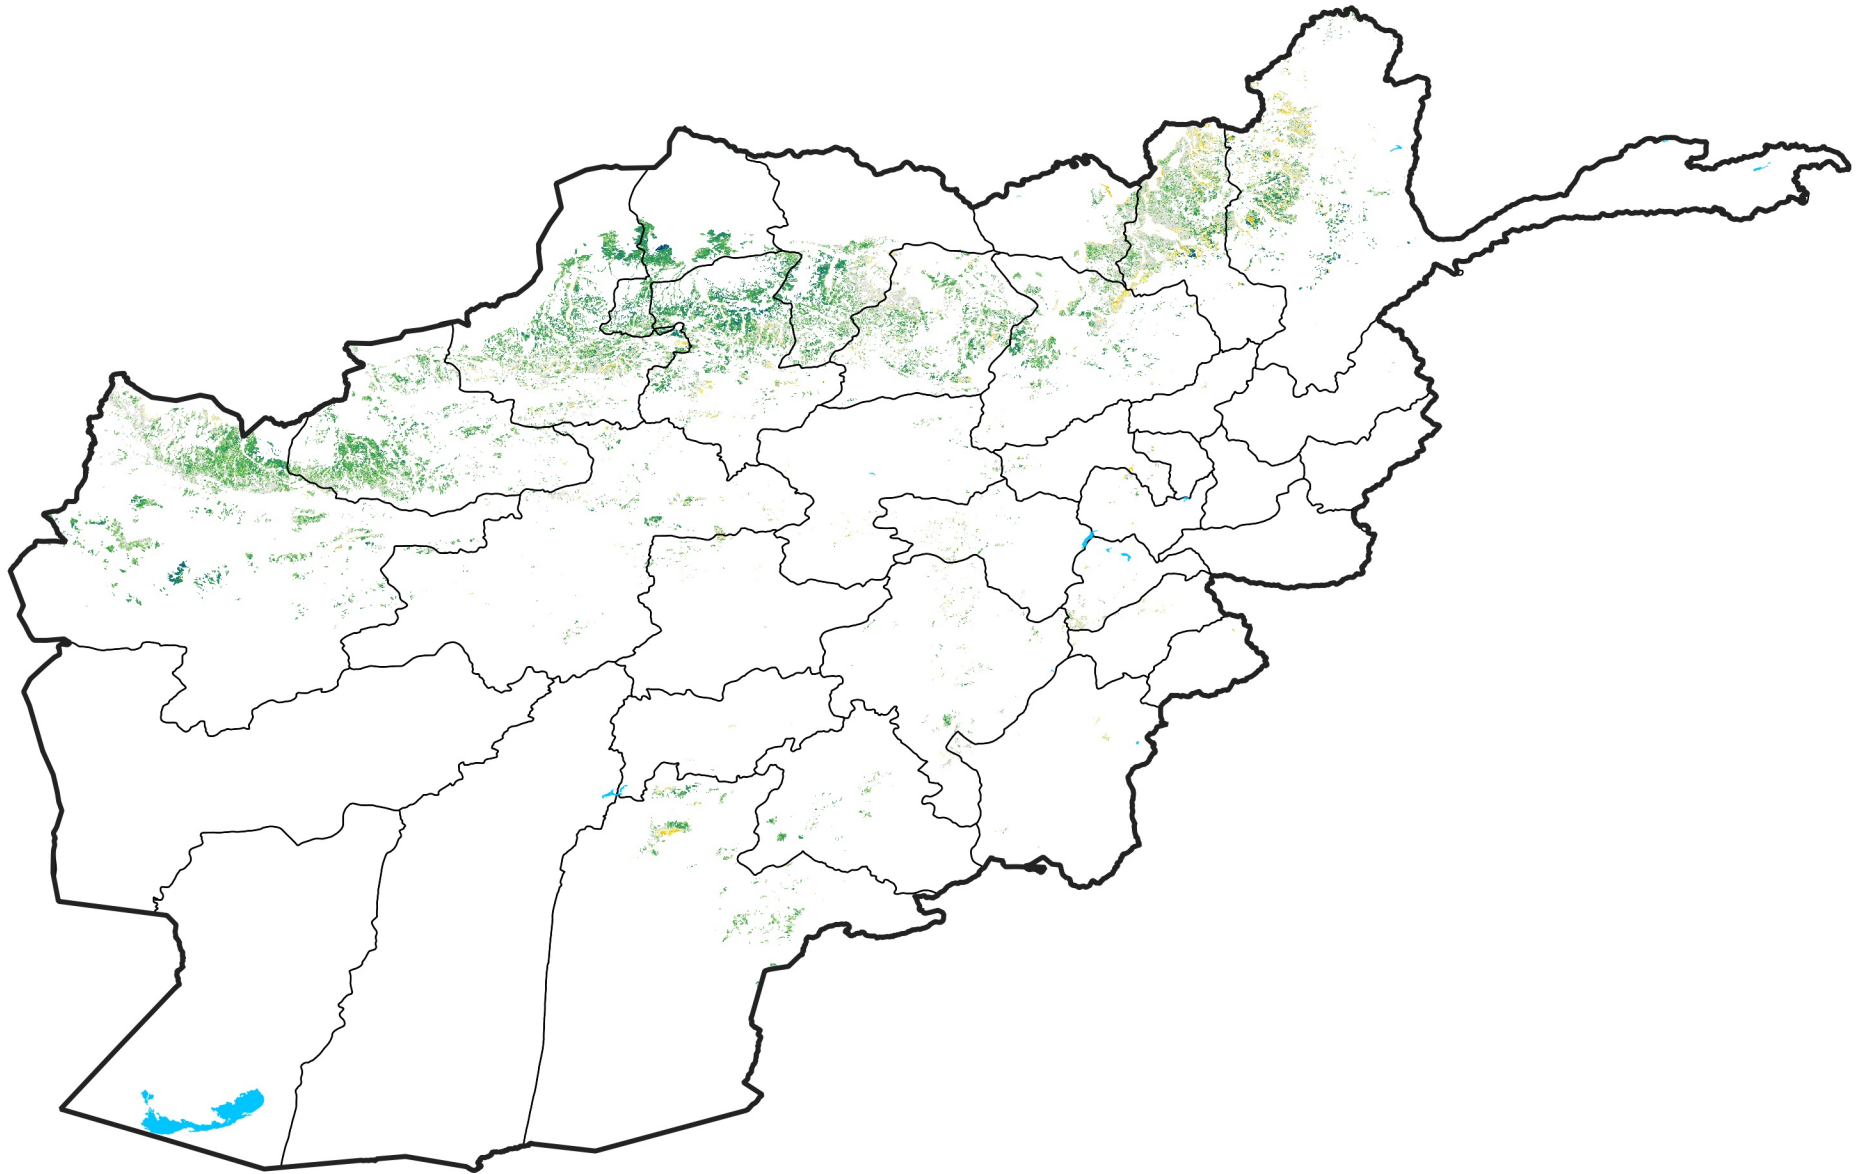

Afghanistan Rainfed Agricultural Areas

Percent of Mean NDVI

2009 / mean (2003 - 2022)

Period 19 / July 01 - 10, 2009

Percent of Normal