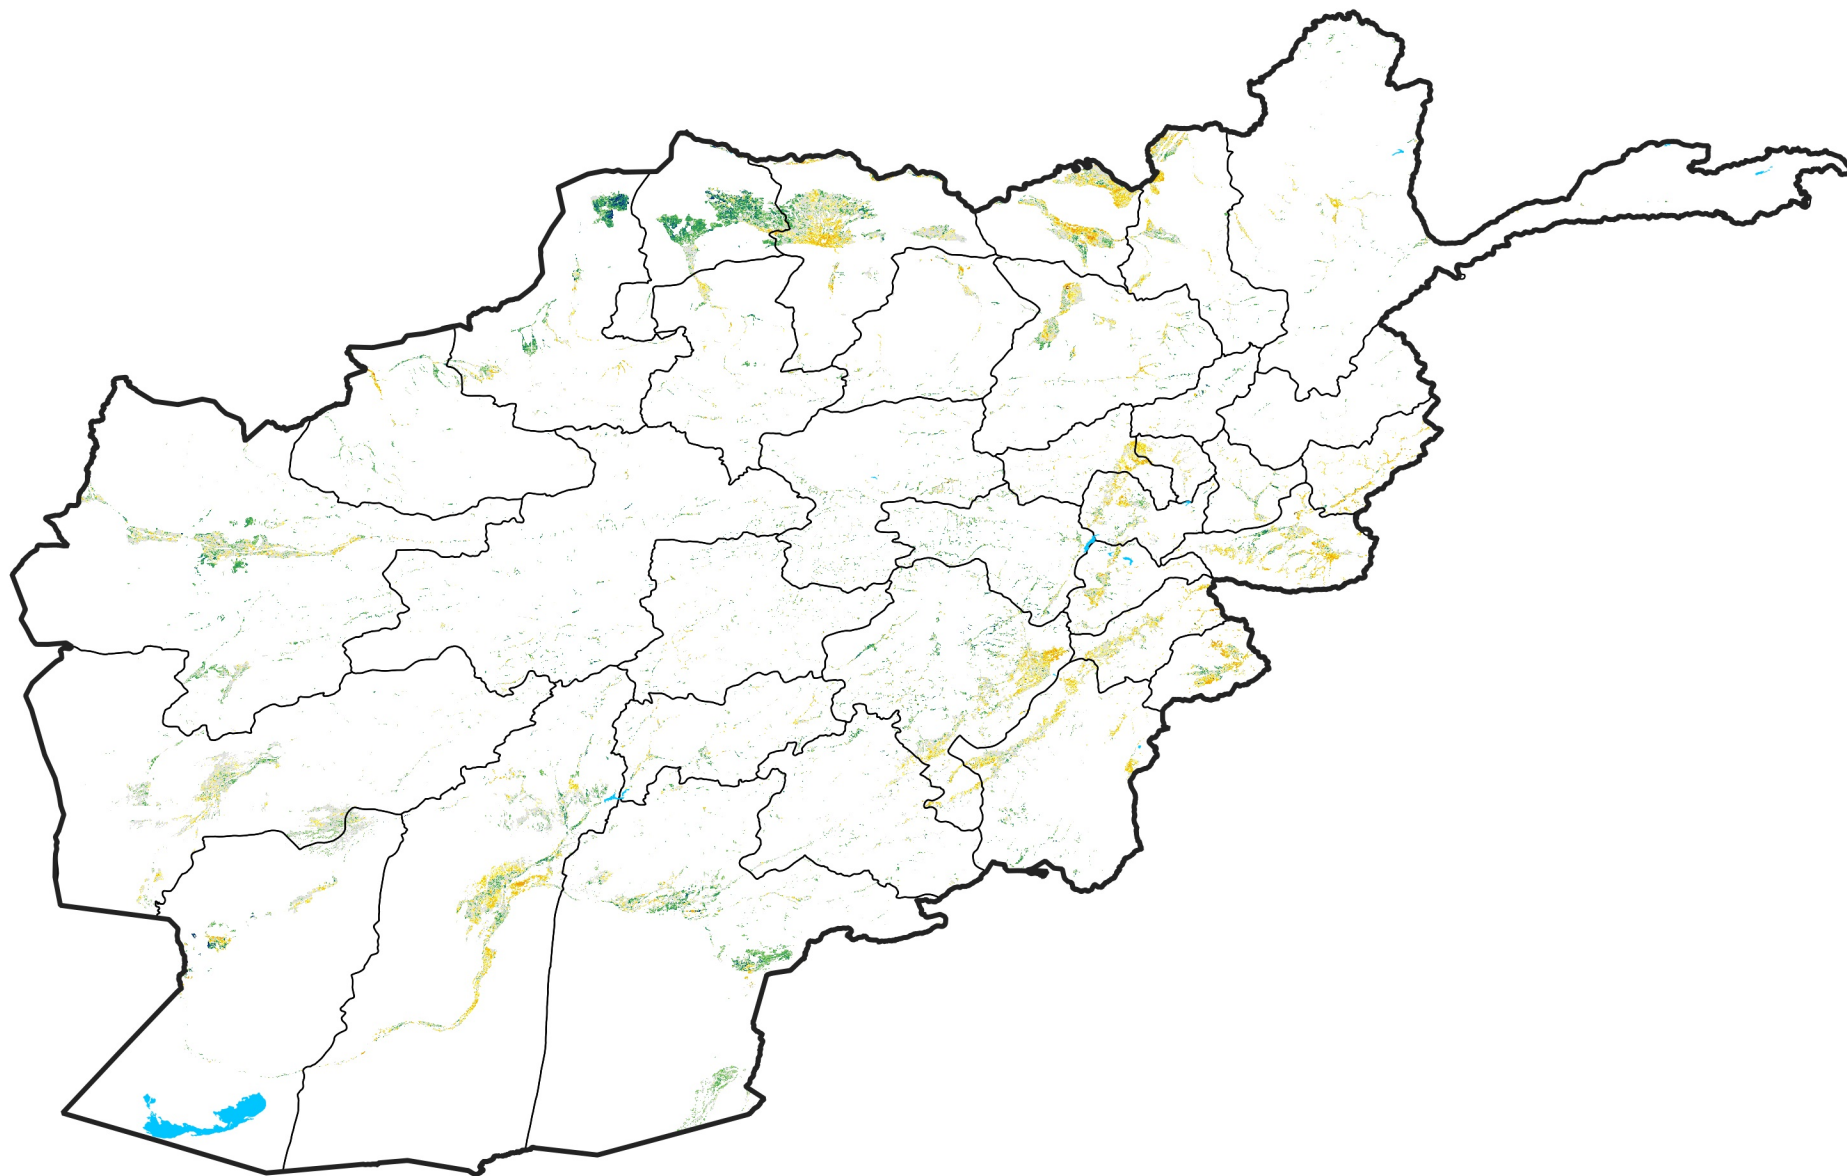

Afghanistan Irrigated Agricultural Areas

Percent of Mean NDVI

2009 / mean (2003 - 2022)

Period 20 / July 11 - 20, 2009

Percent of Normal