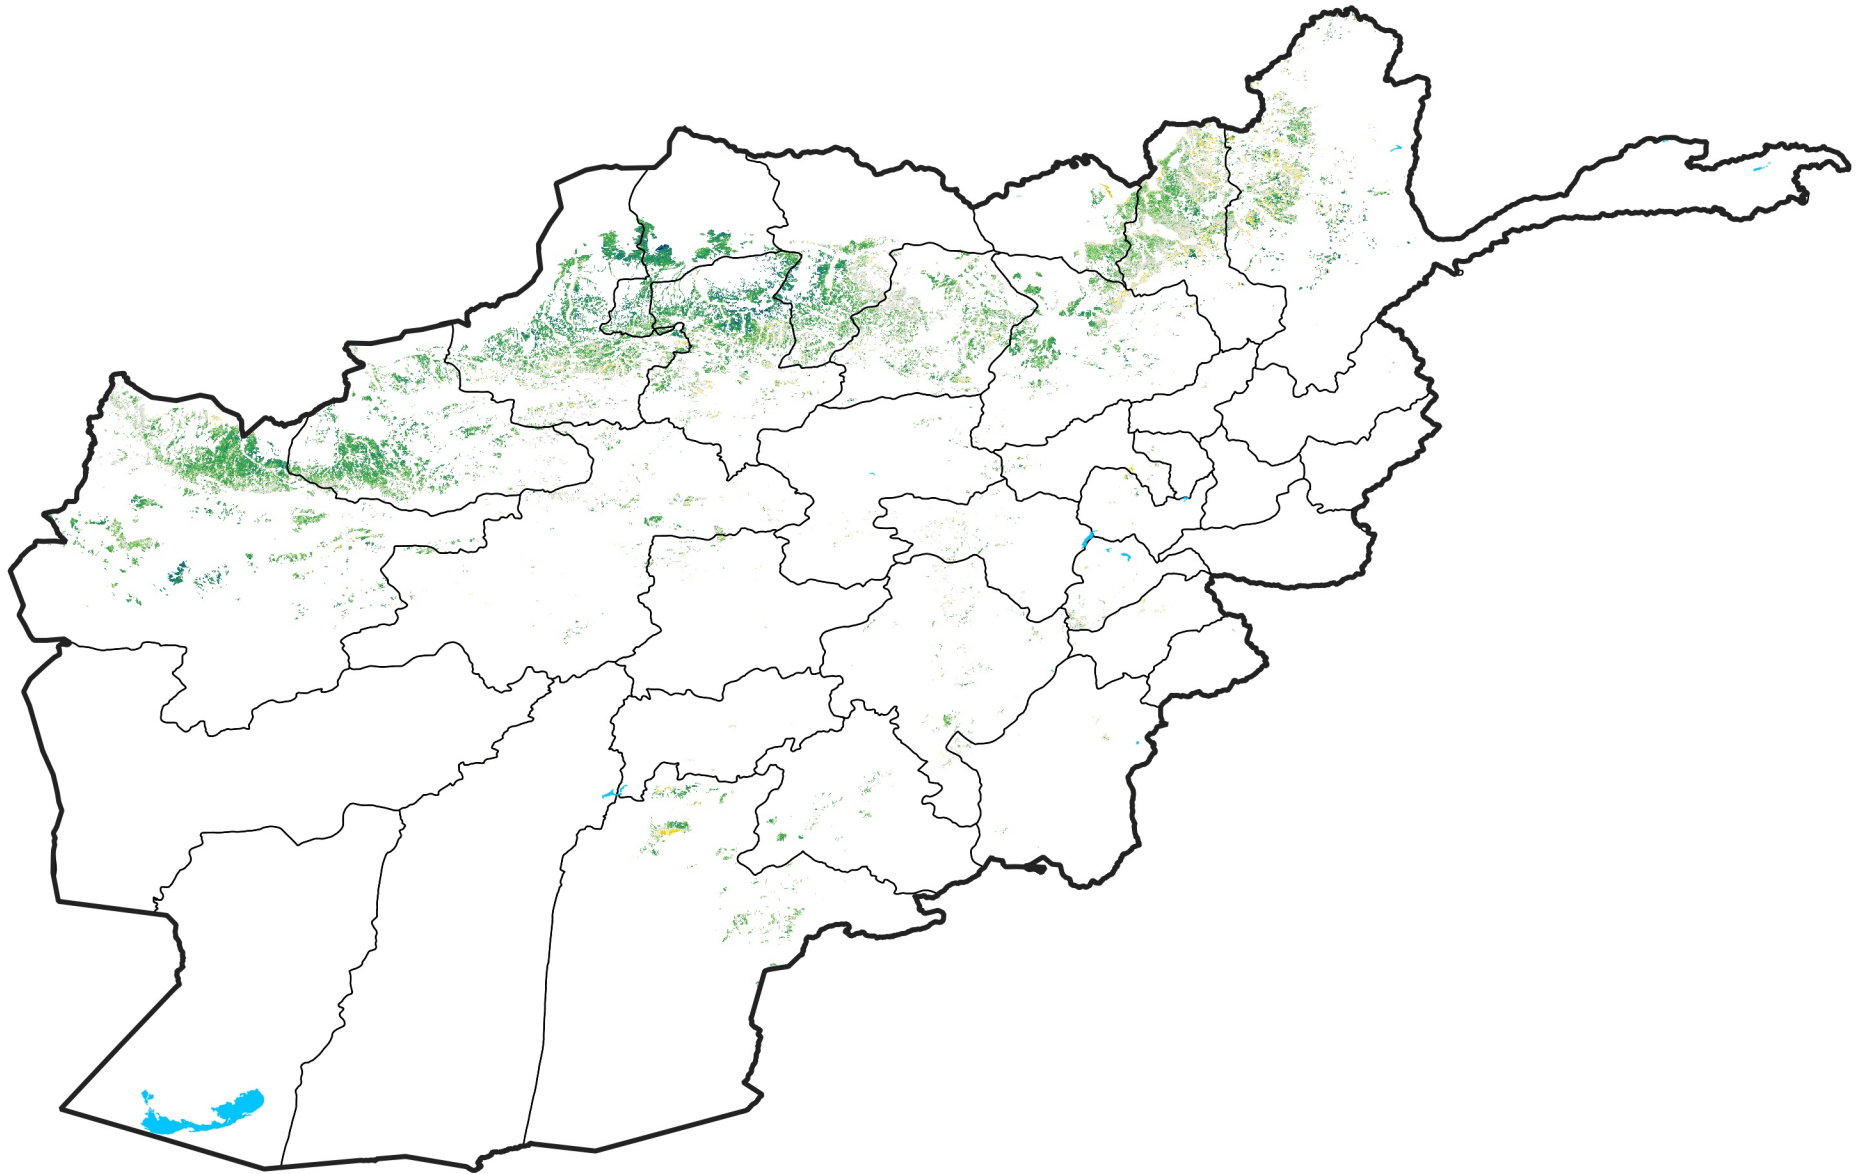

Afghanistan Rainfed Agricultural Areas

Percent of Mean NDVI

2009 / mean (2003 - 2022)

Period 20 / July 11 - 20, 2009

Percent of Normal