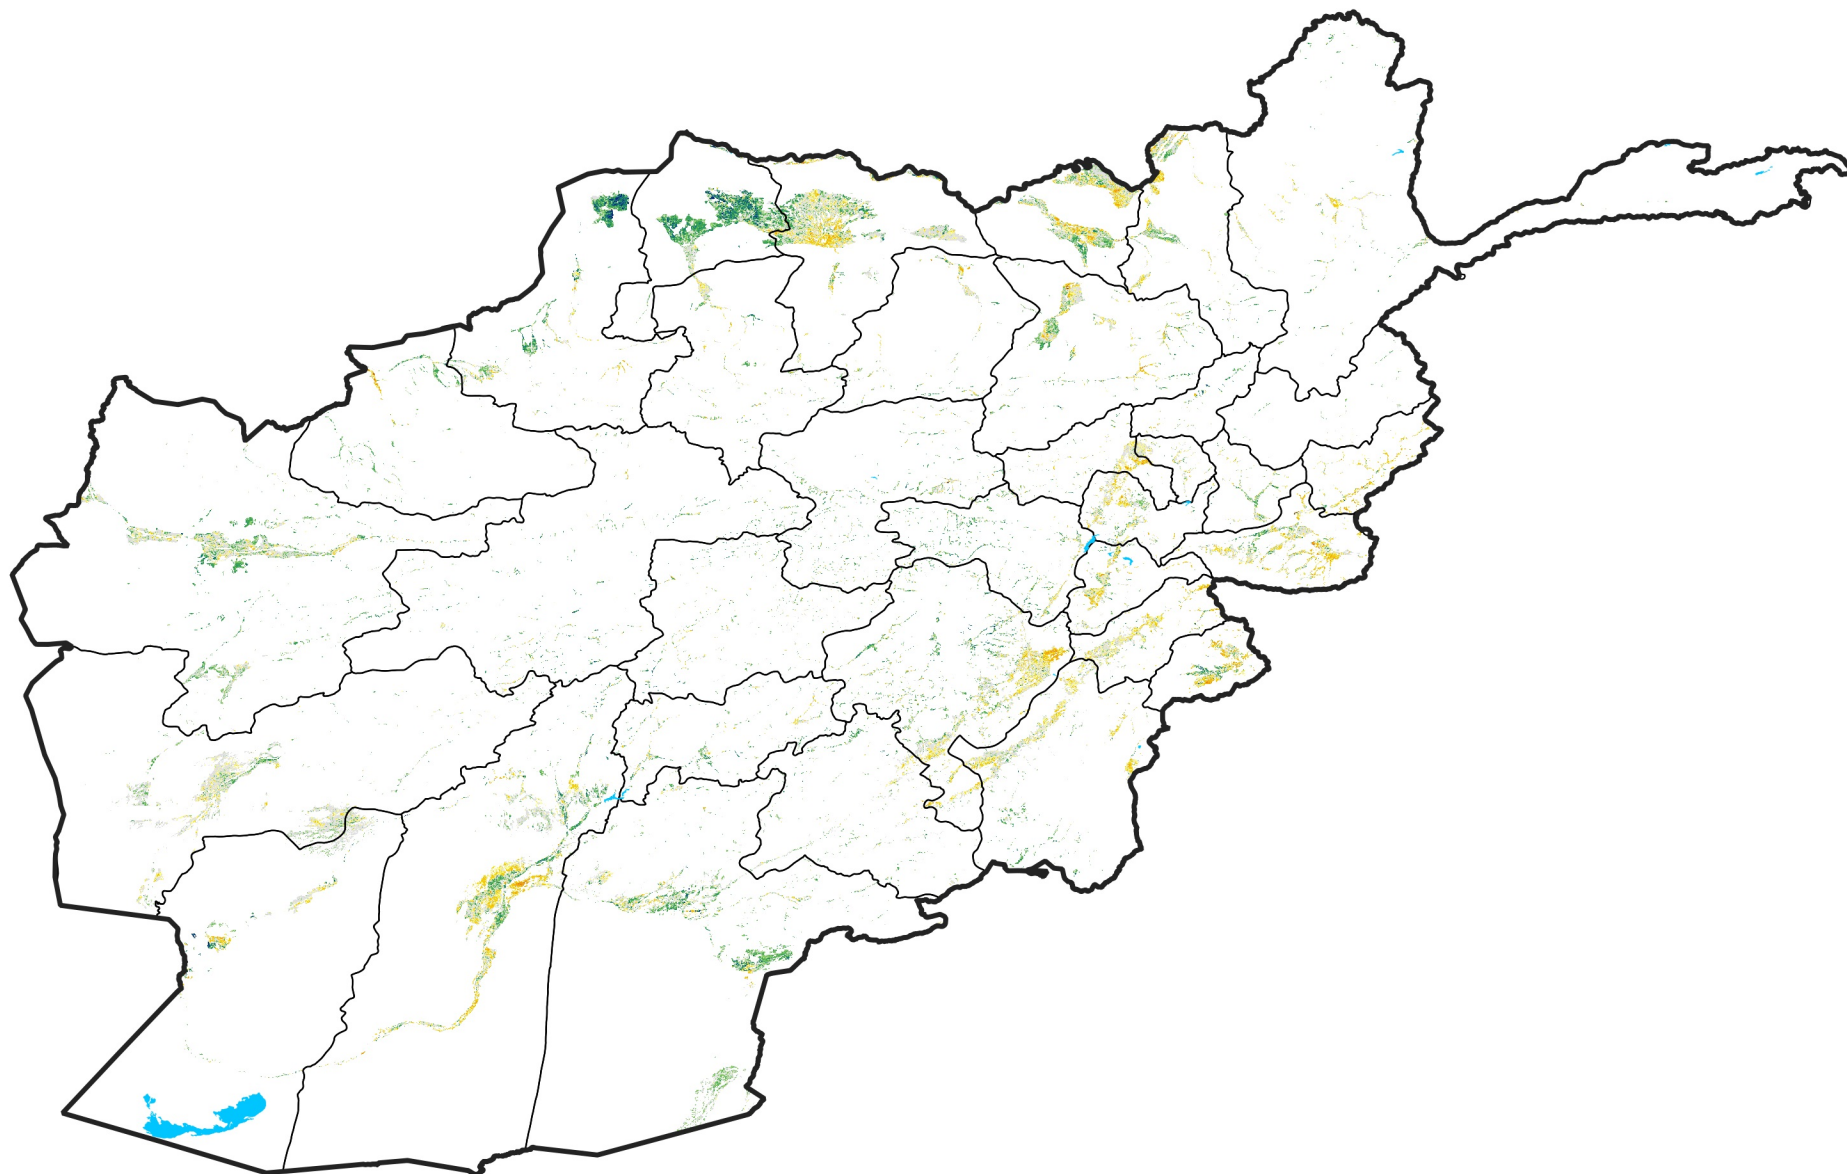

Afghanistan Irrigated Agricultural Areas

Percent of Mean NDVI

2009 / mean (2003 - 2022)

Period 21 / July 21 - 31, 2009

Percent of Normal