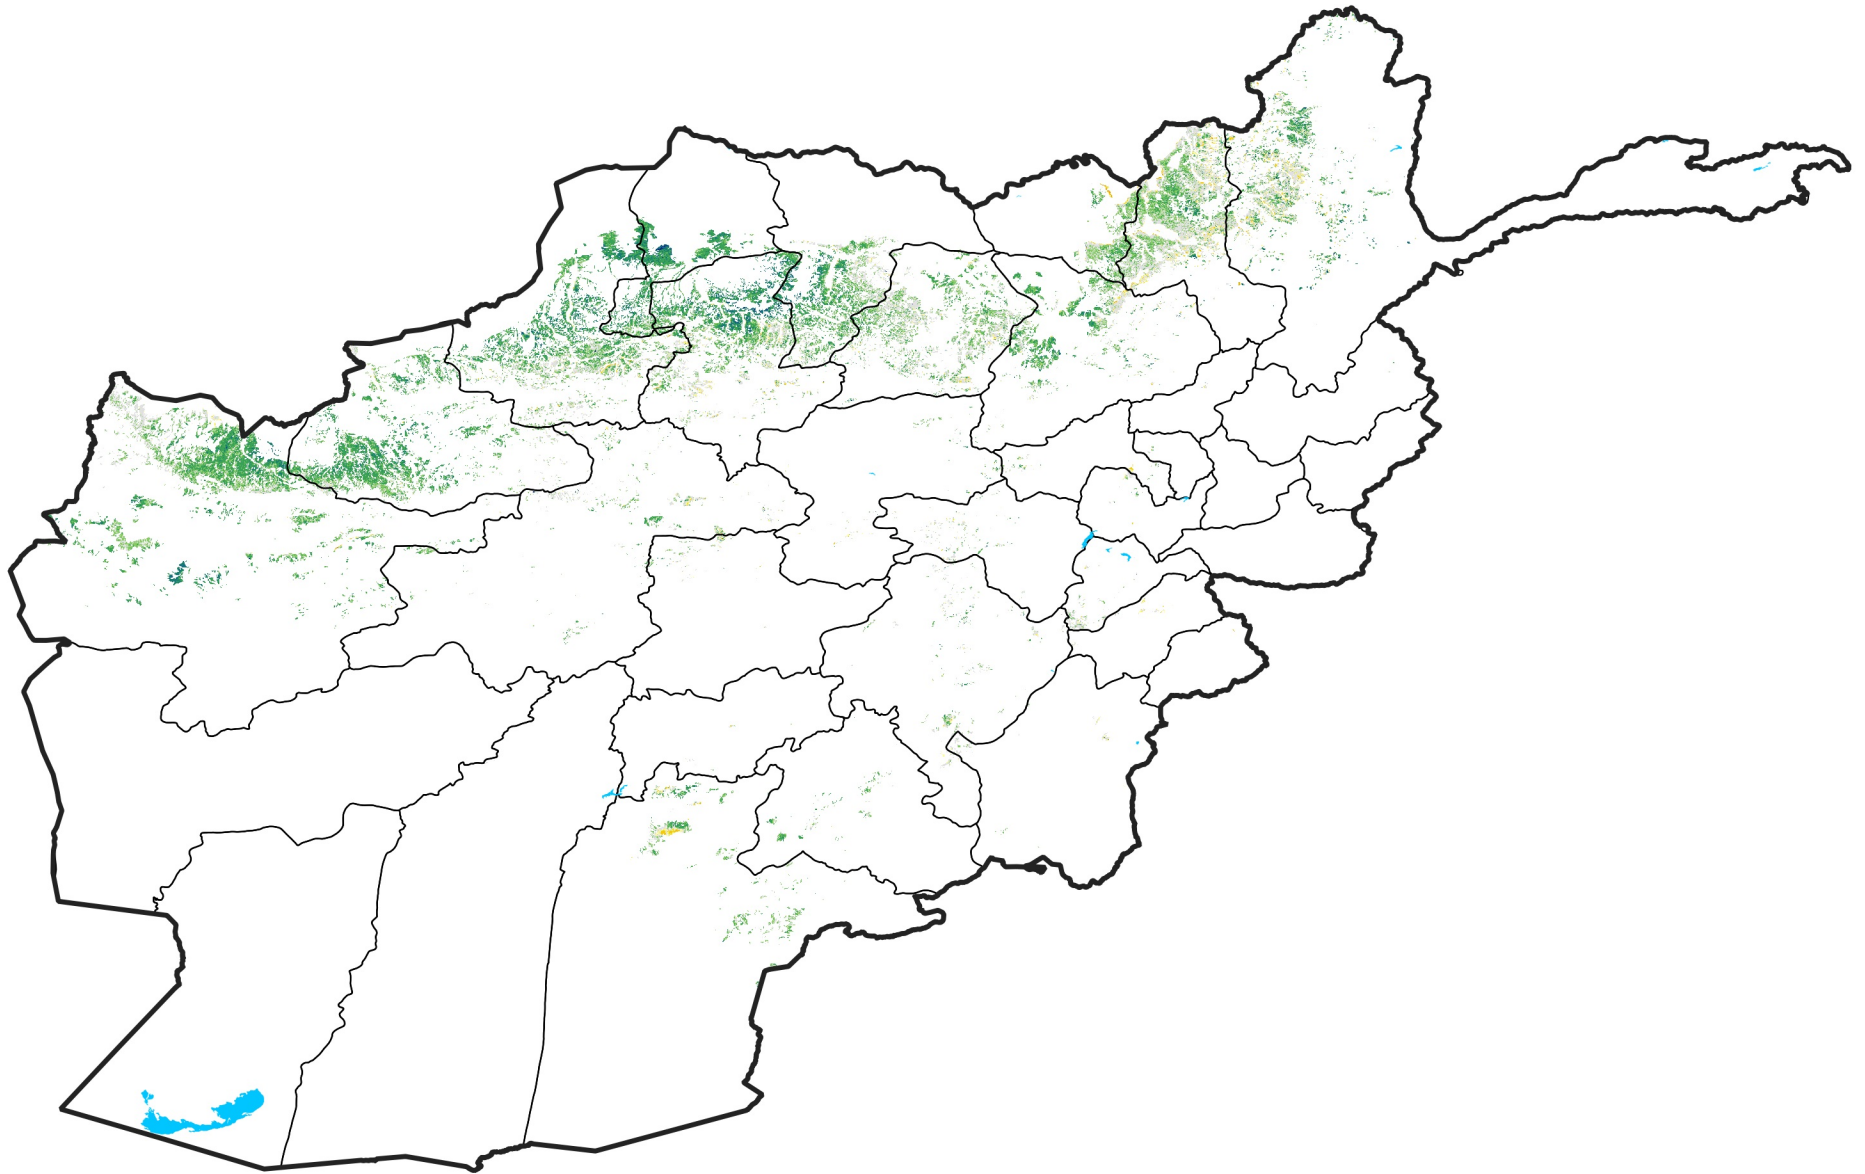

Afghanistan Rainfed Agricultural Areas

Percent of Mean NDVI

2009 / mean (2003 - 2022)

Period 21 / July 21 - 31, 2009

Percent of Normal