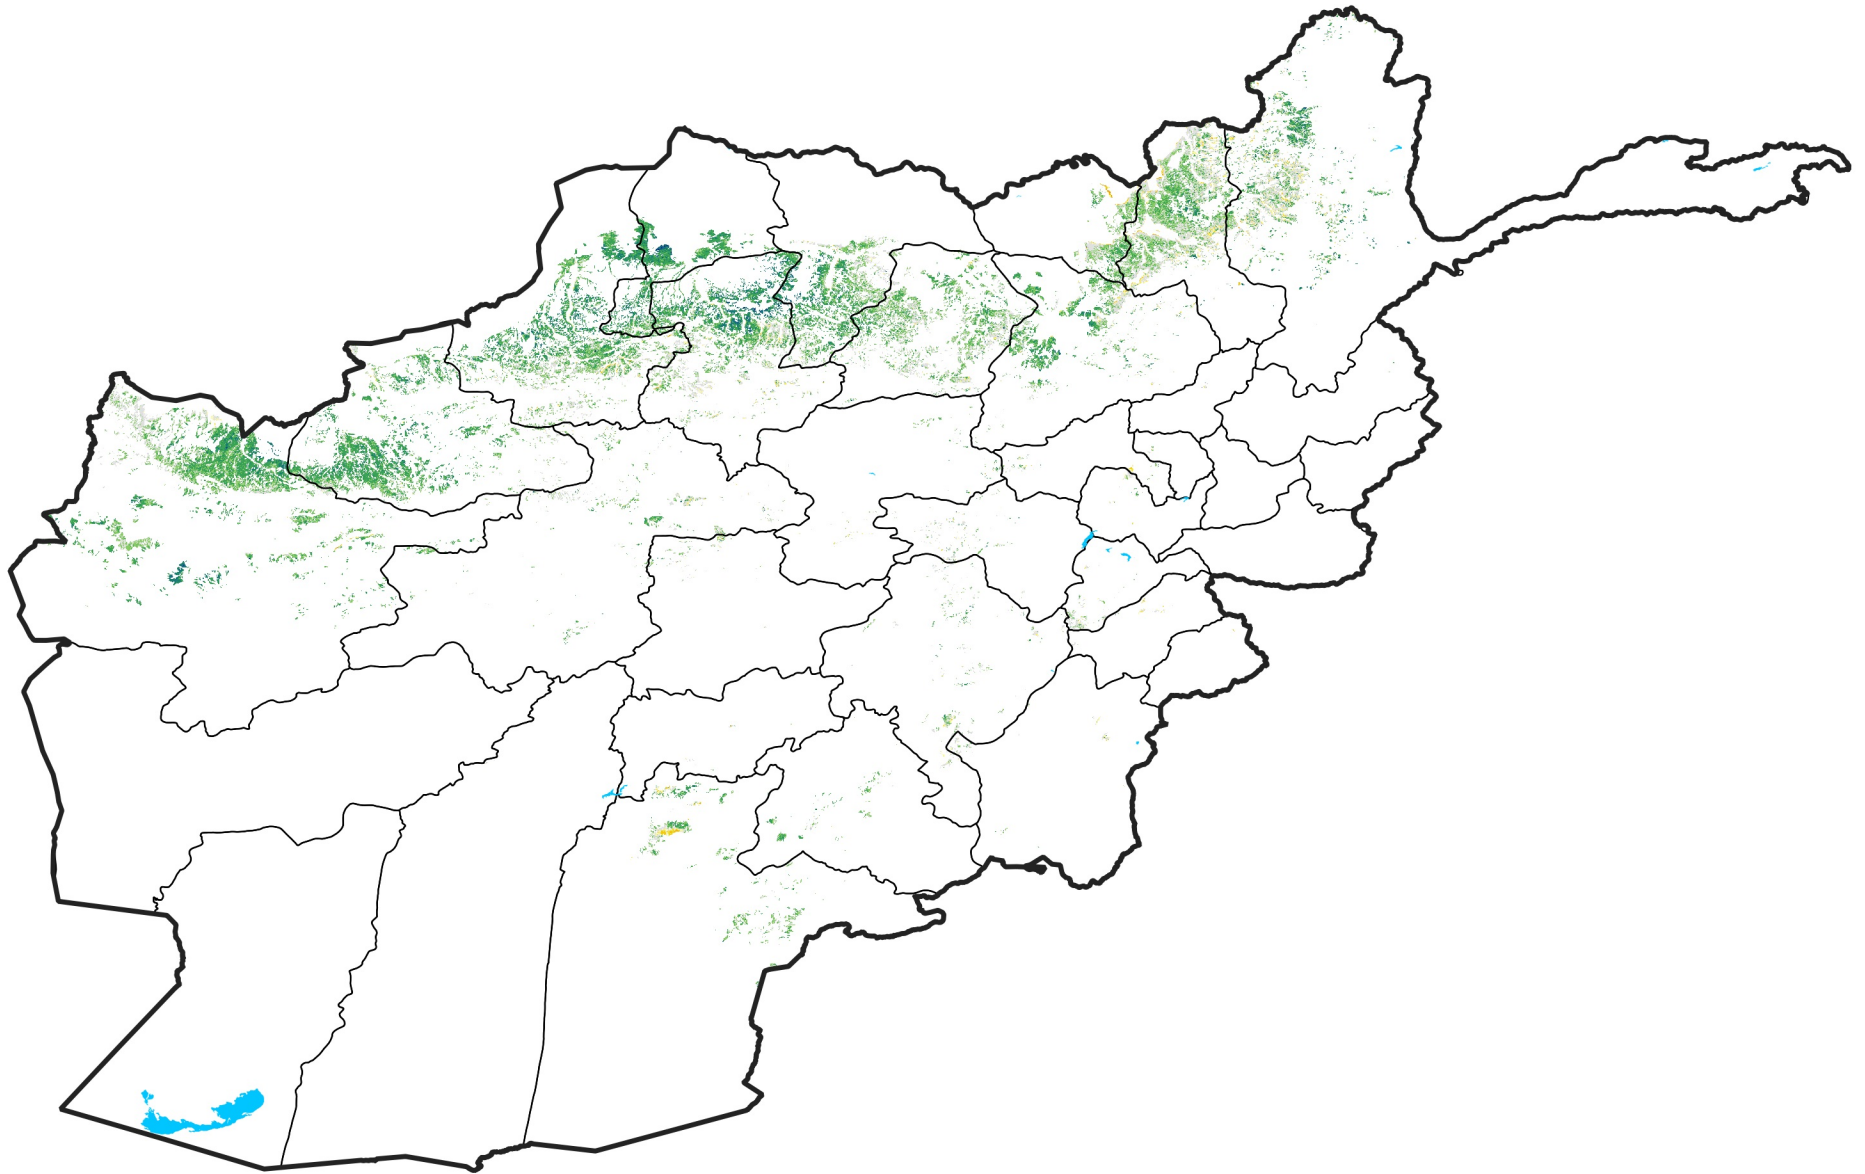

Afghanistan Rainfed Agricultural Areas

Percent of Mean NDVI

2009 / mean (2003 - 2022)

Period 22 / August 01 - 10, 2009

Percent of Normal