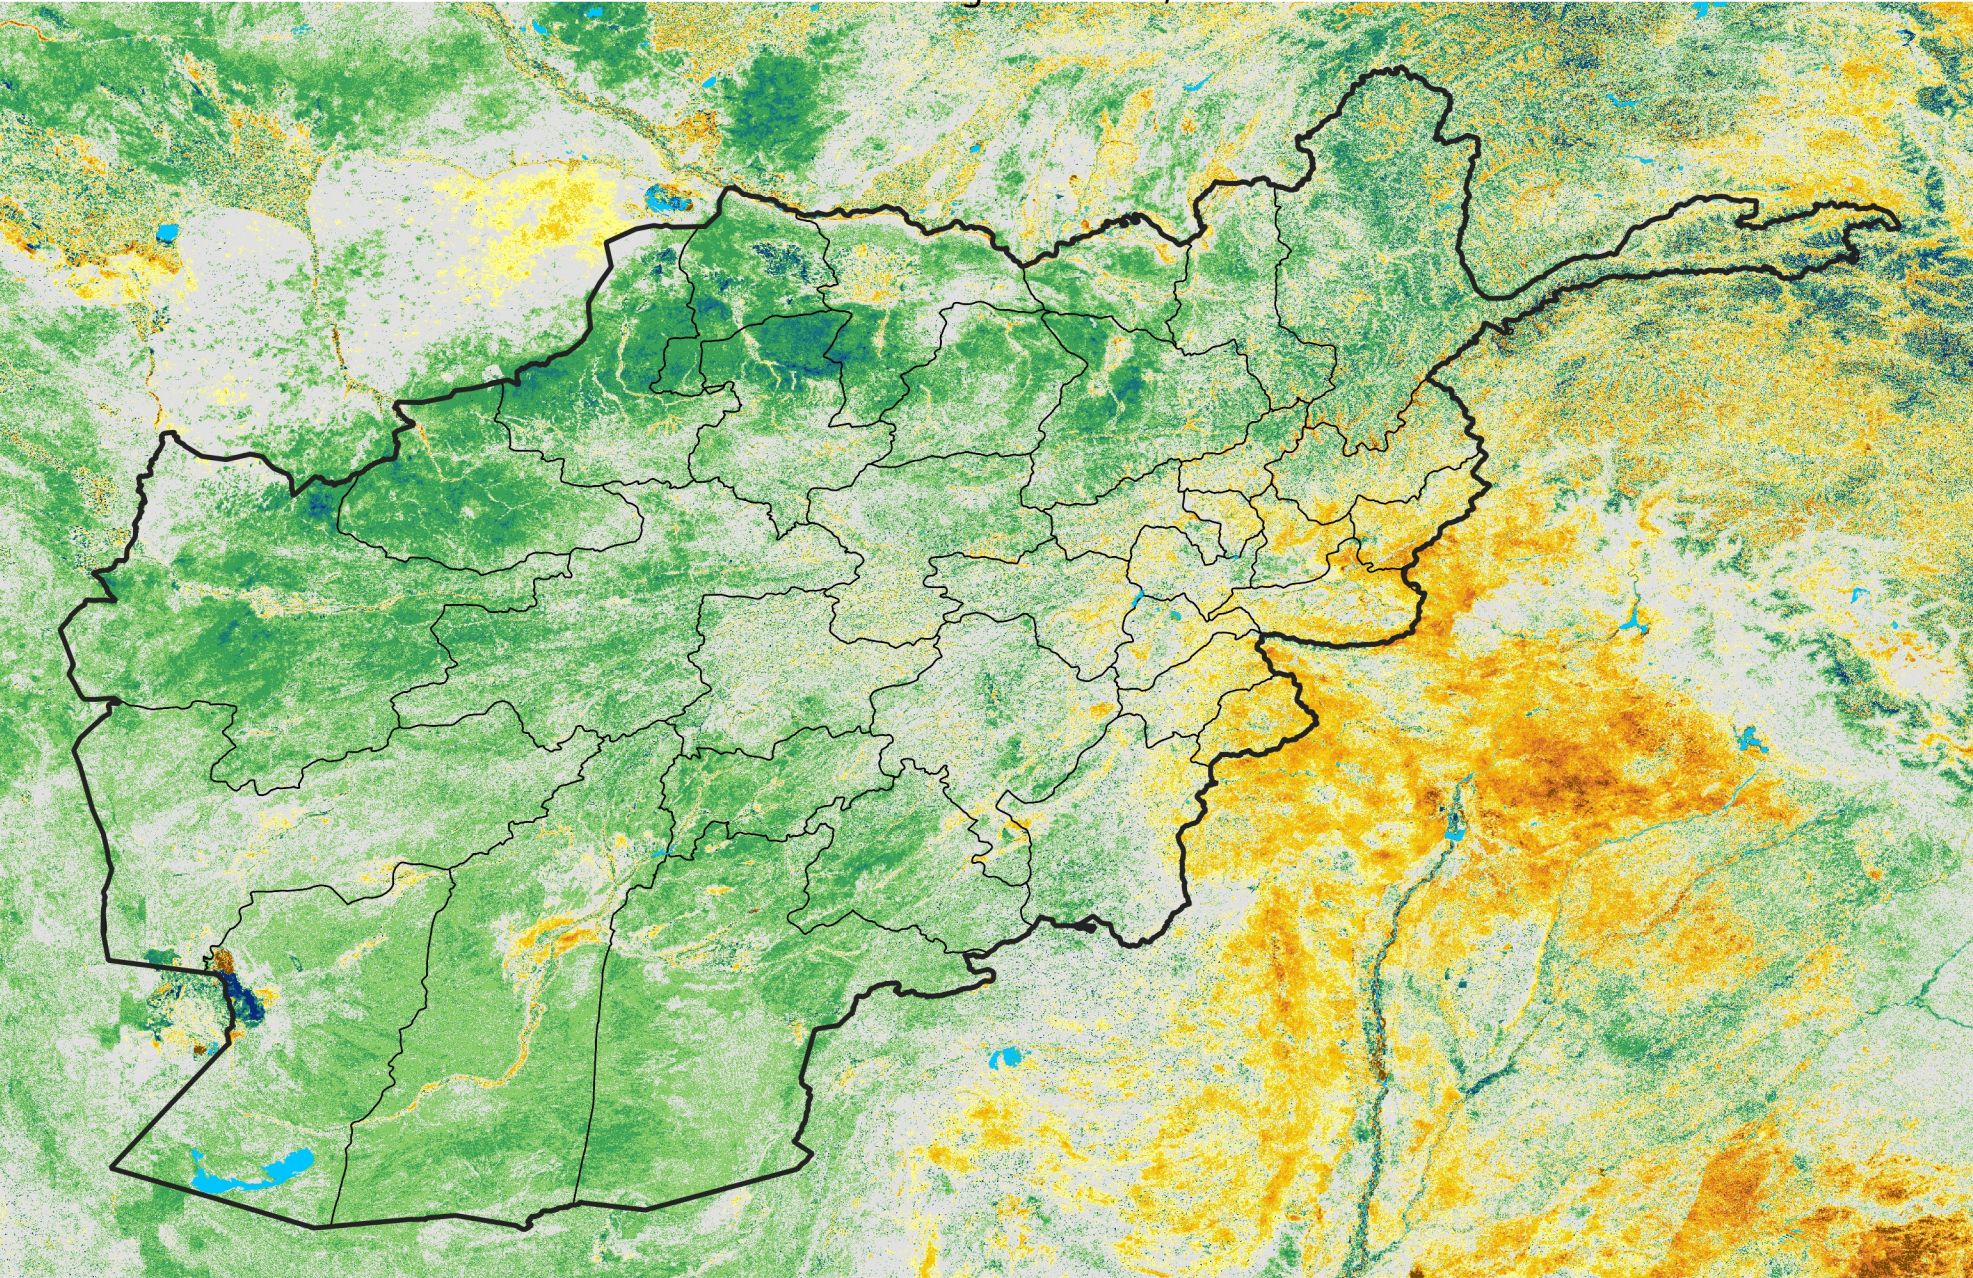

Afghanistan

Percent of Mean NDVI

2009 / mean (2003 - 2022)

Period 23 / August 11 - 20, 2009

Percent of Normal