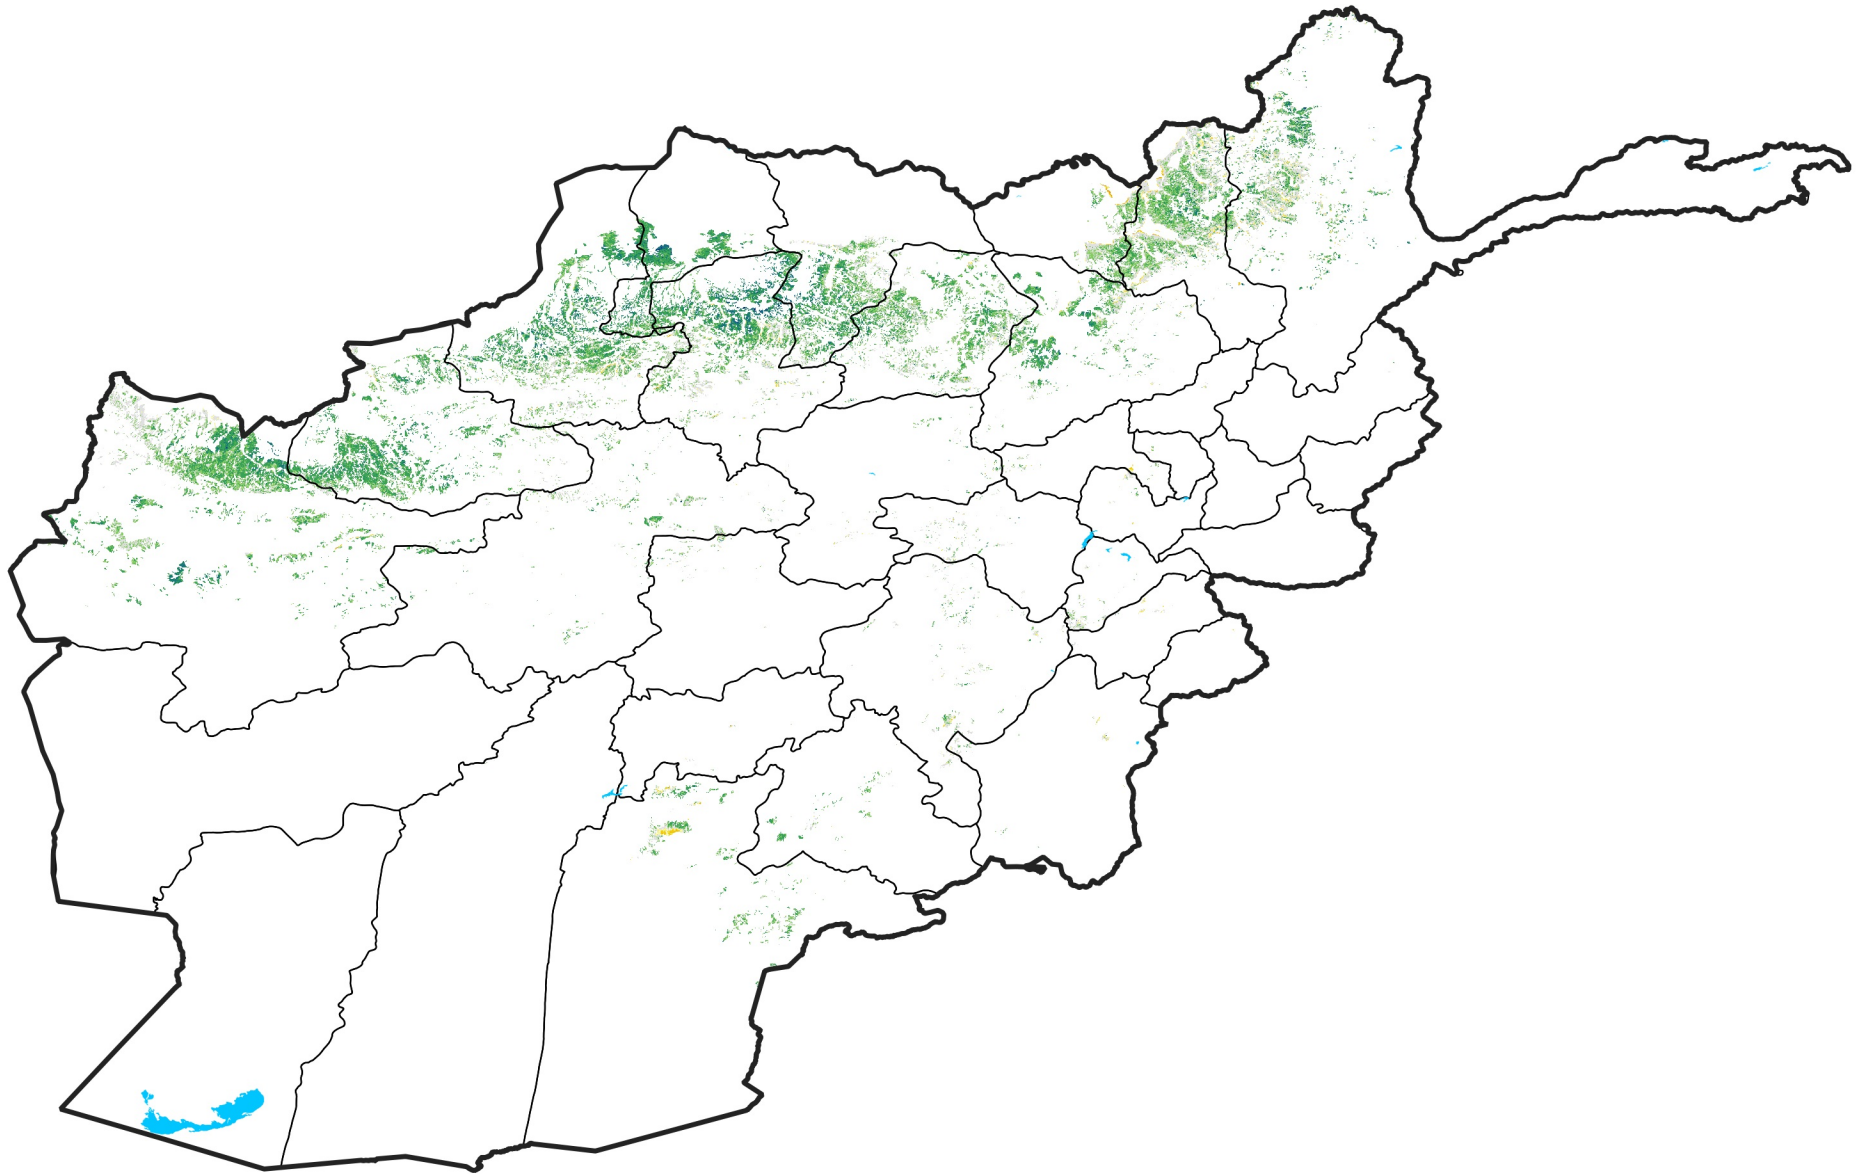

Afghanistan Rainfed Agricultural Areas

Percent of Mean NDVI

2009 / mean (2003 - 2022)

Period 23 / August 11 - 20, 2009

Percent of Normal