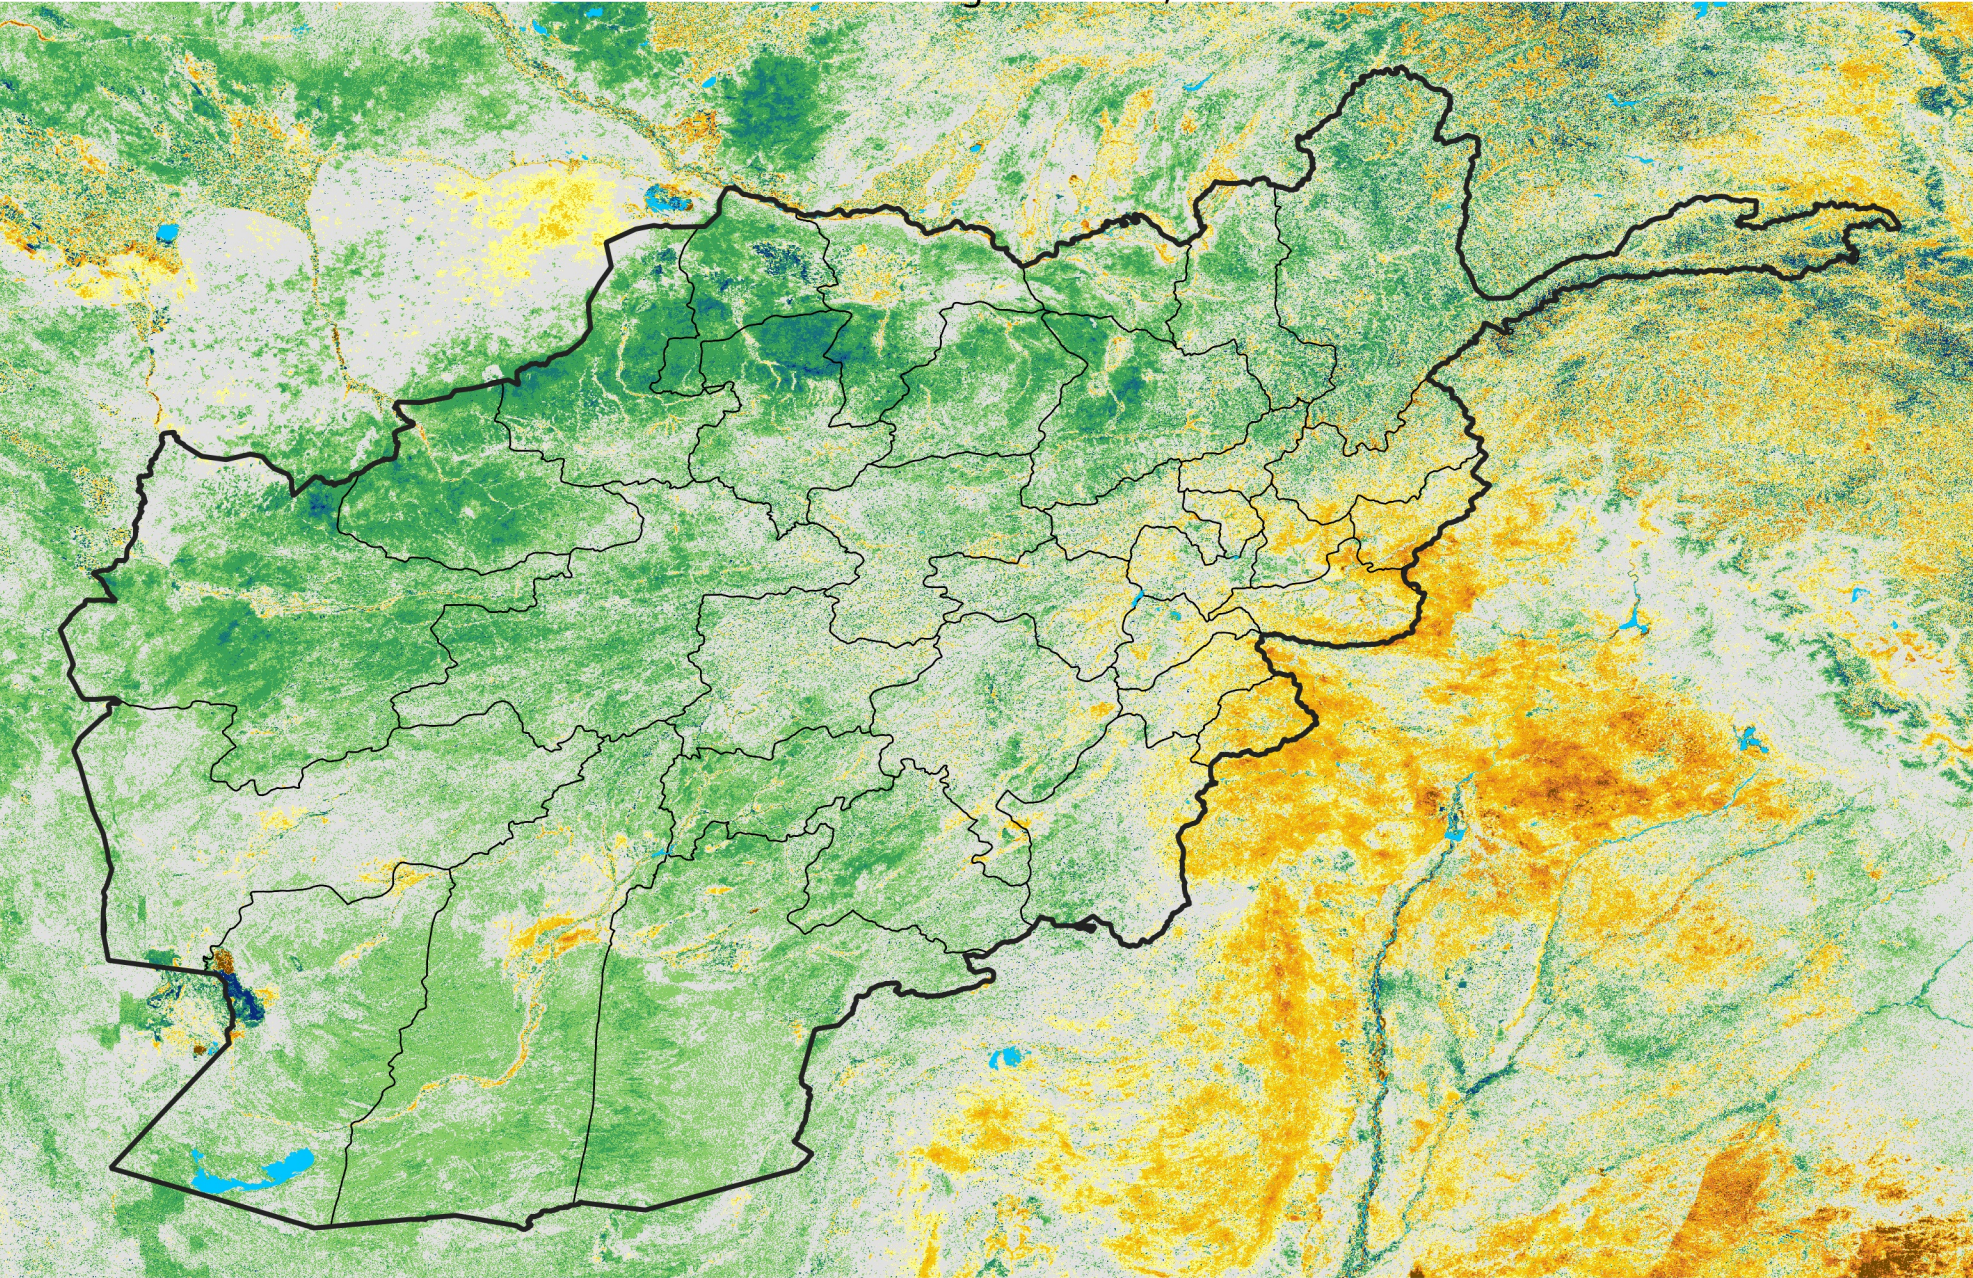

Afghanistan

Percent of Mean NDVI

2009 / mean (2003 - 2022)

Period 24 / August 21 - 31, 2009

Percent of Normal