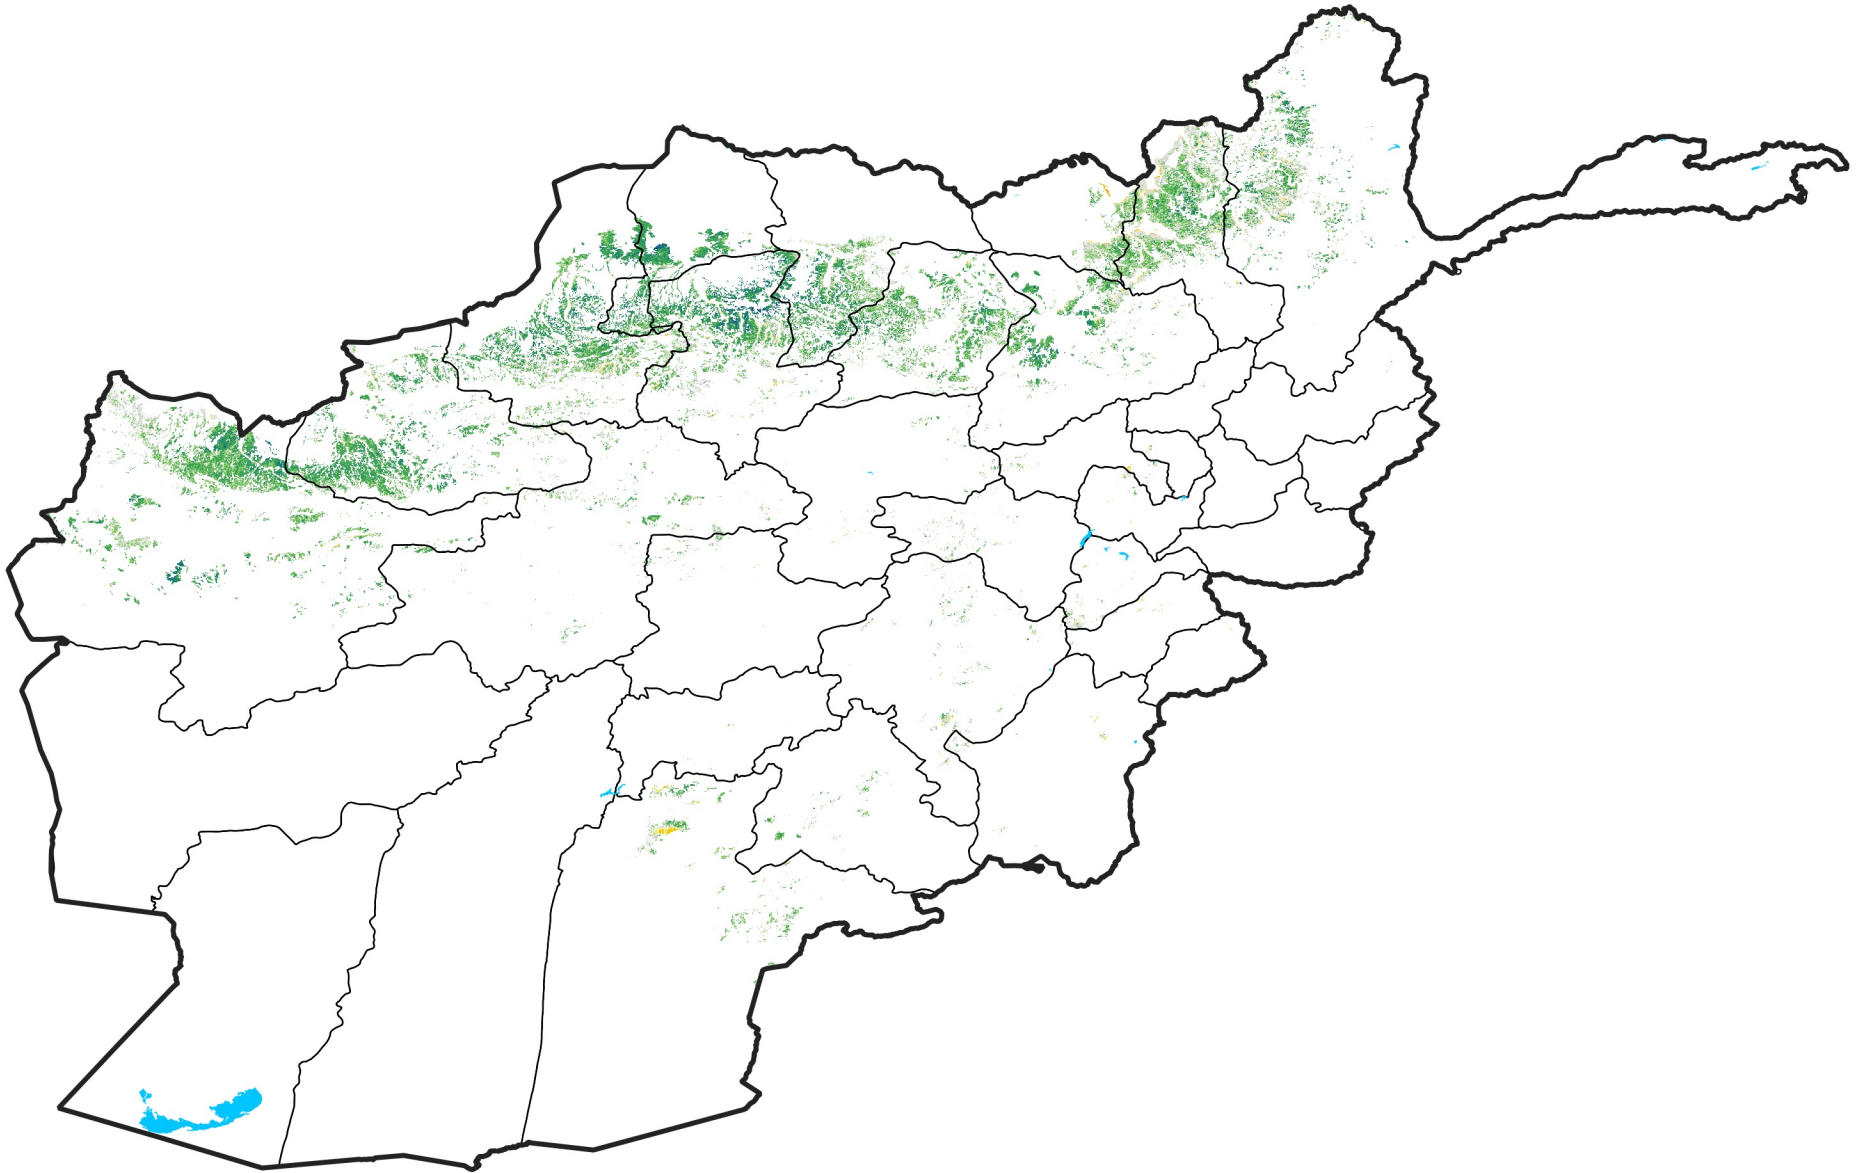

Afghanistan Rainfed Agricultural Areas

Percent of Mean NDVI

2009 / mean (2003 - 2022)

Period 24 / August 21 - 31, 2009

Percent of Normal