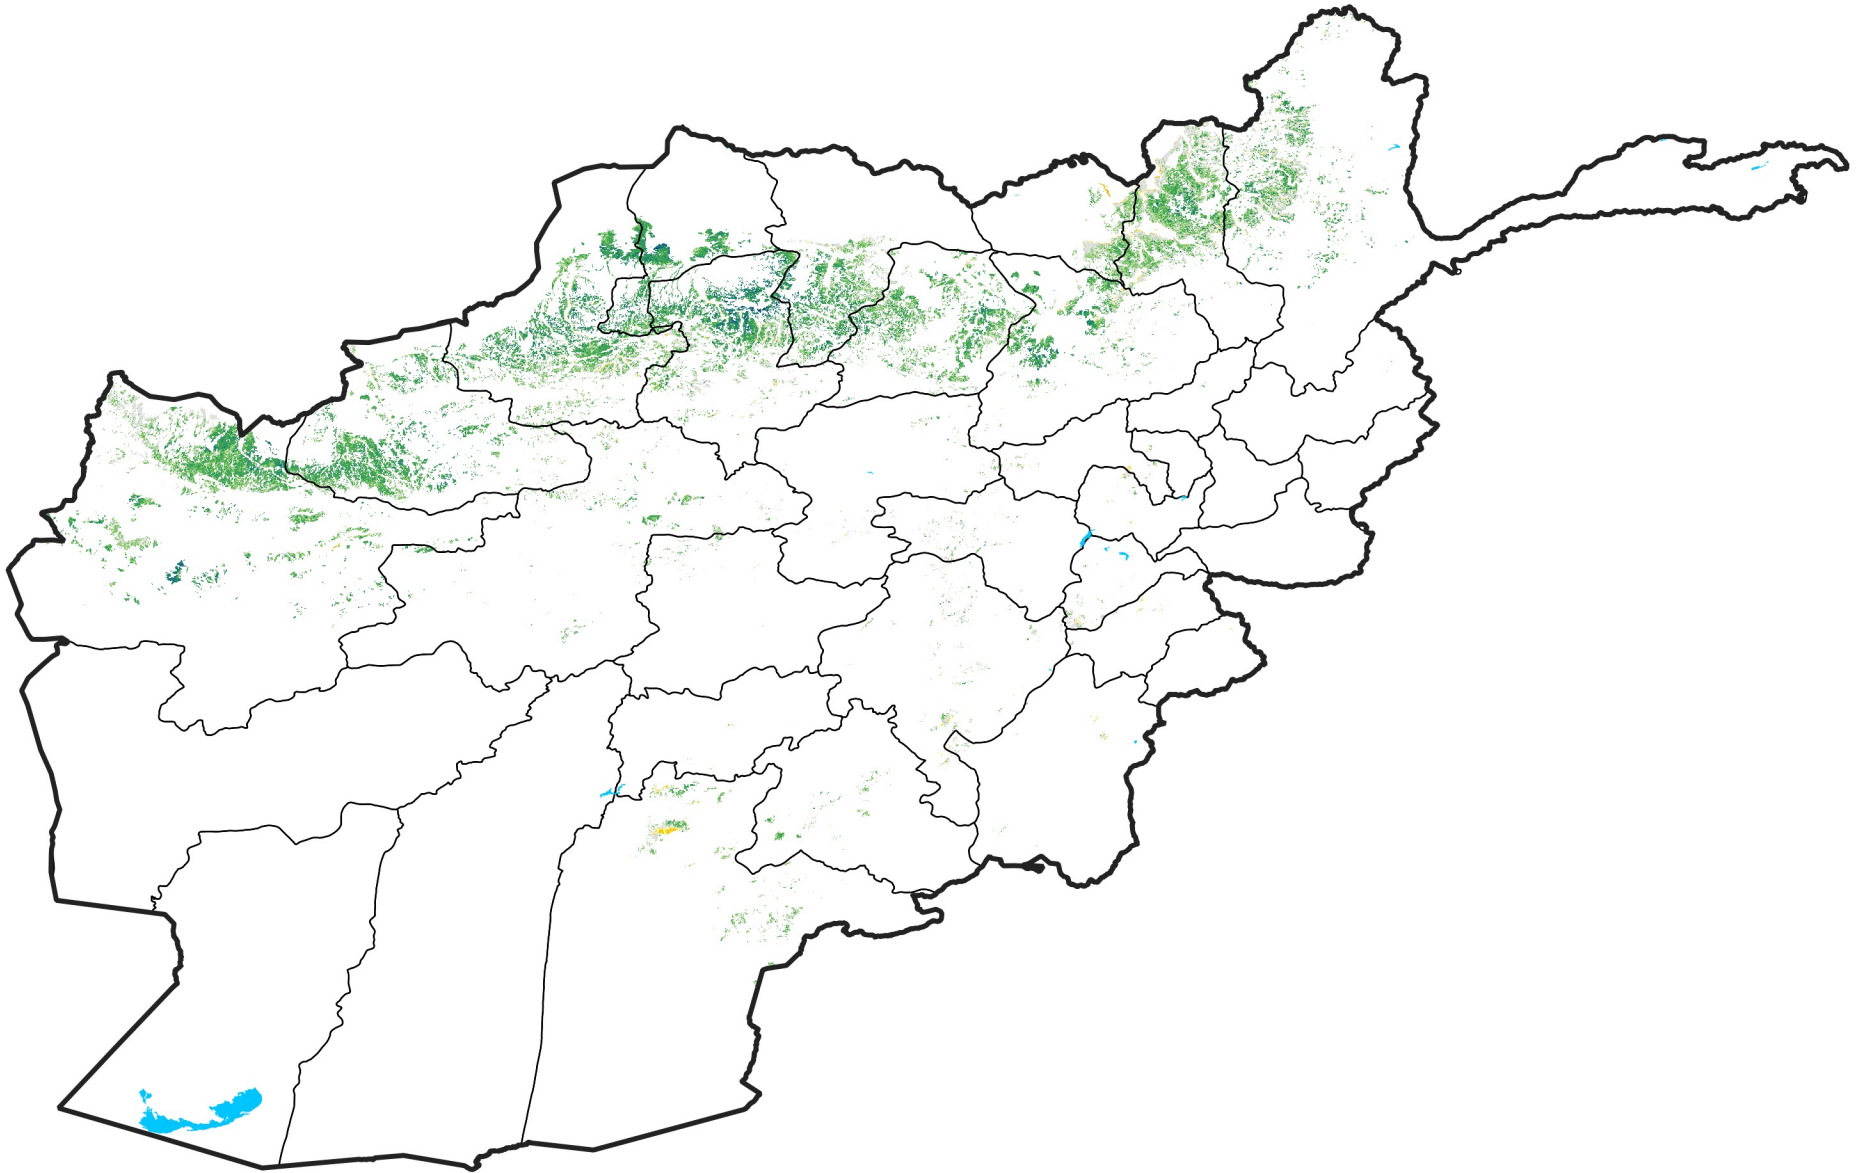

Afghanistan Rainfed Agricultural Areas

Percent of Mean NDVI

2009 / mean (2003 - 2022)

Period 25 / September 01 - 10, 2009

Percent of Normal