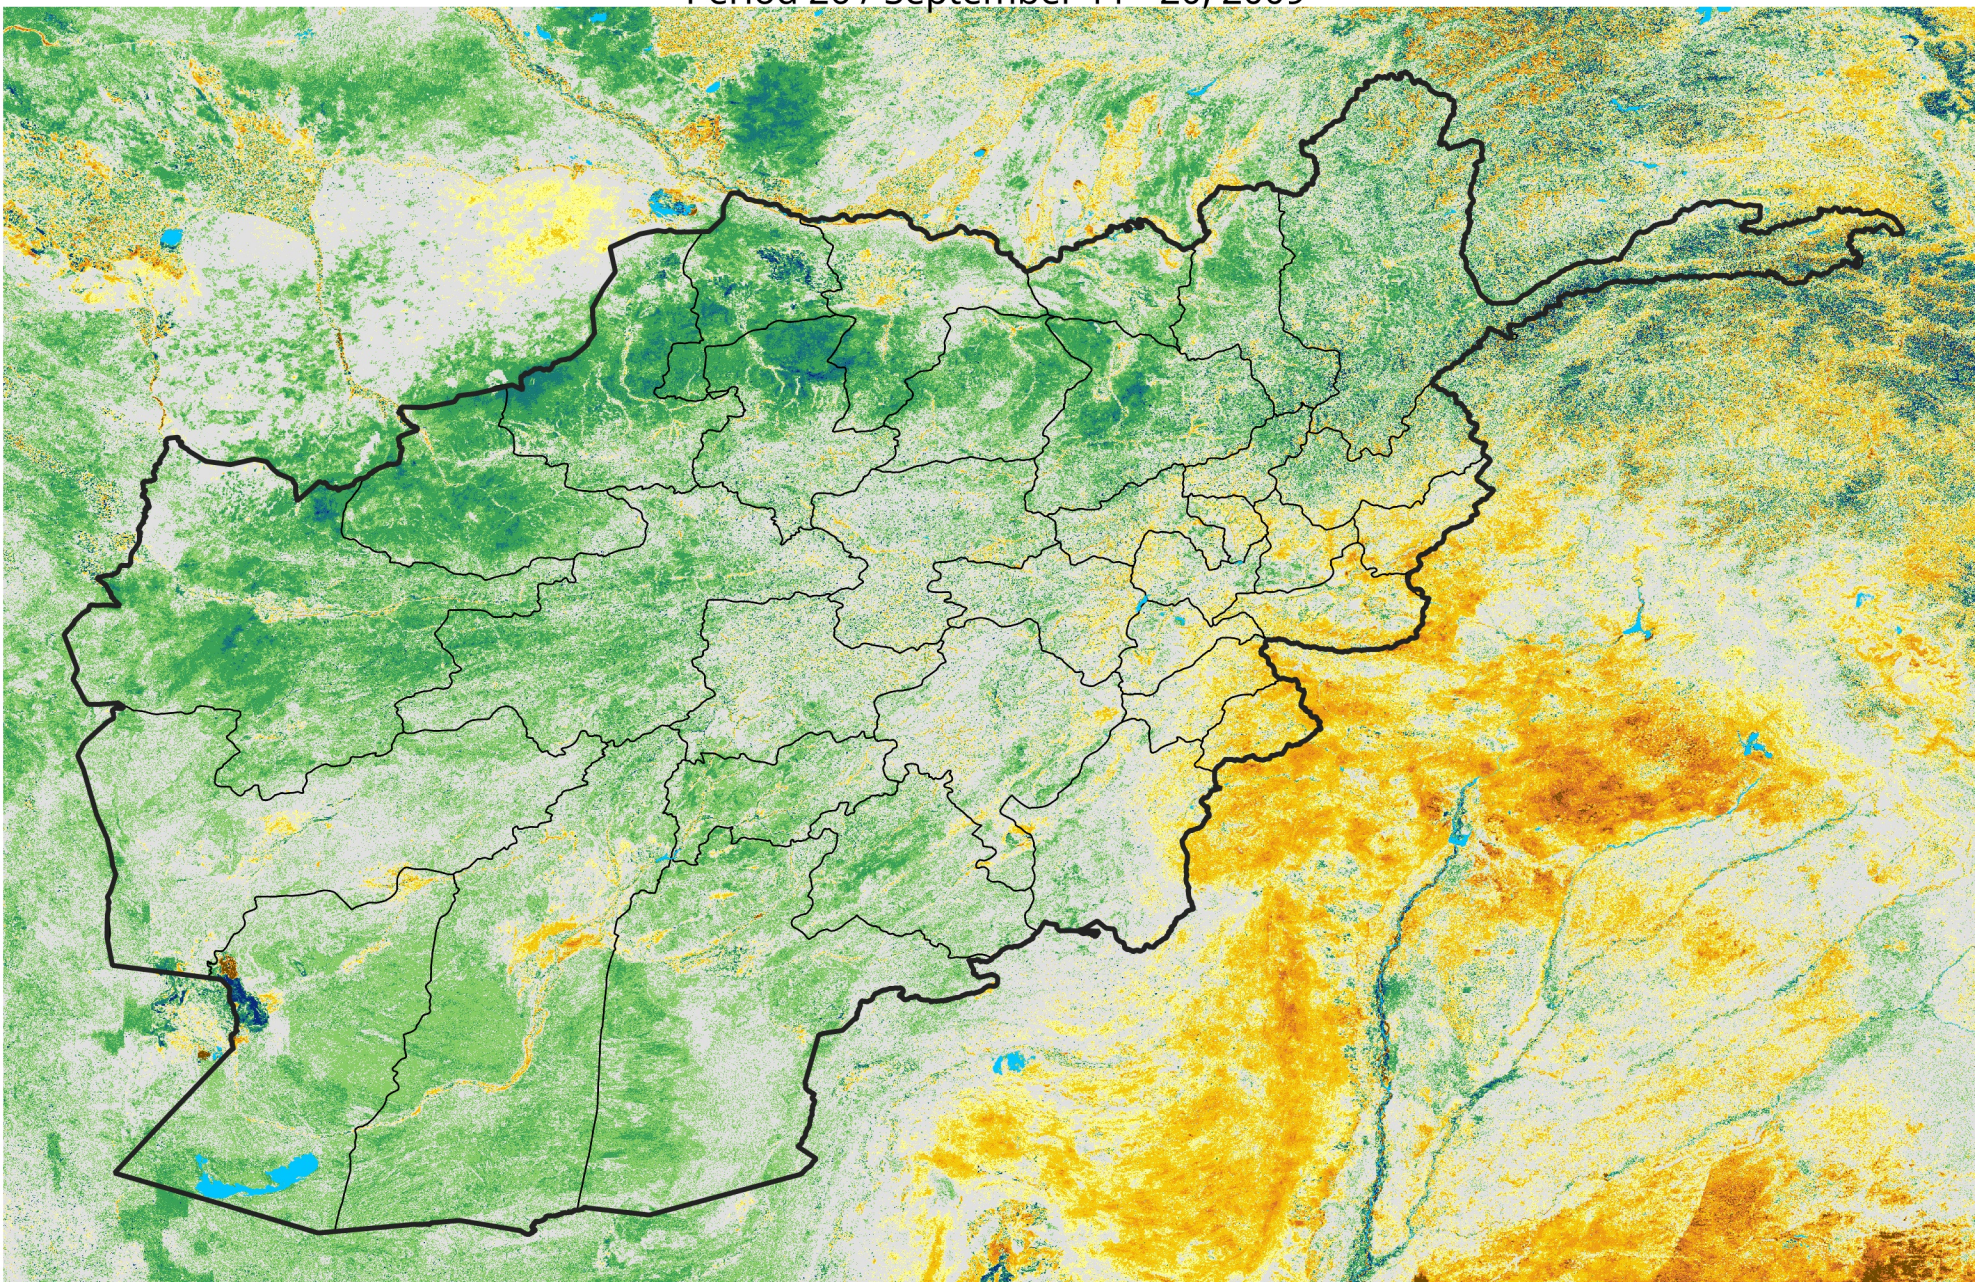

Afghanistan

Percent of Mean NDVI

2009 / mean (2003 - 2022)

Period 26 / September 11 - 20, 2009

Percent of Normal