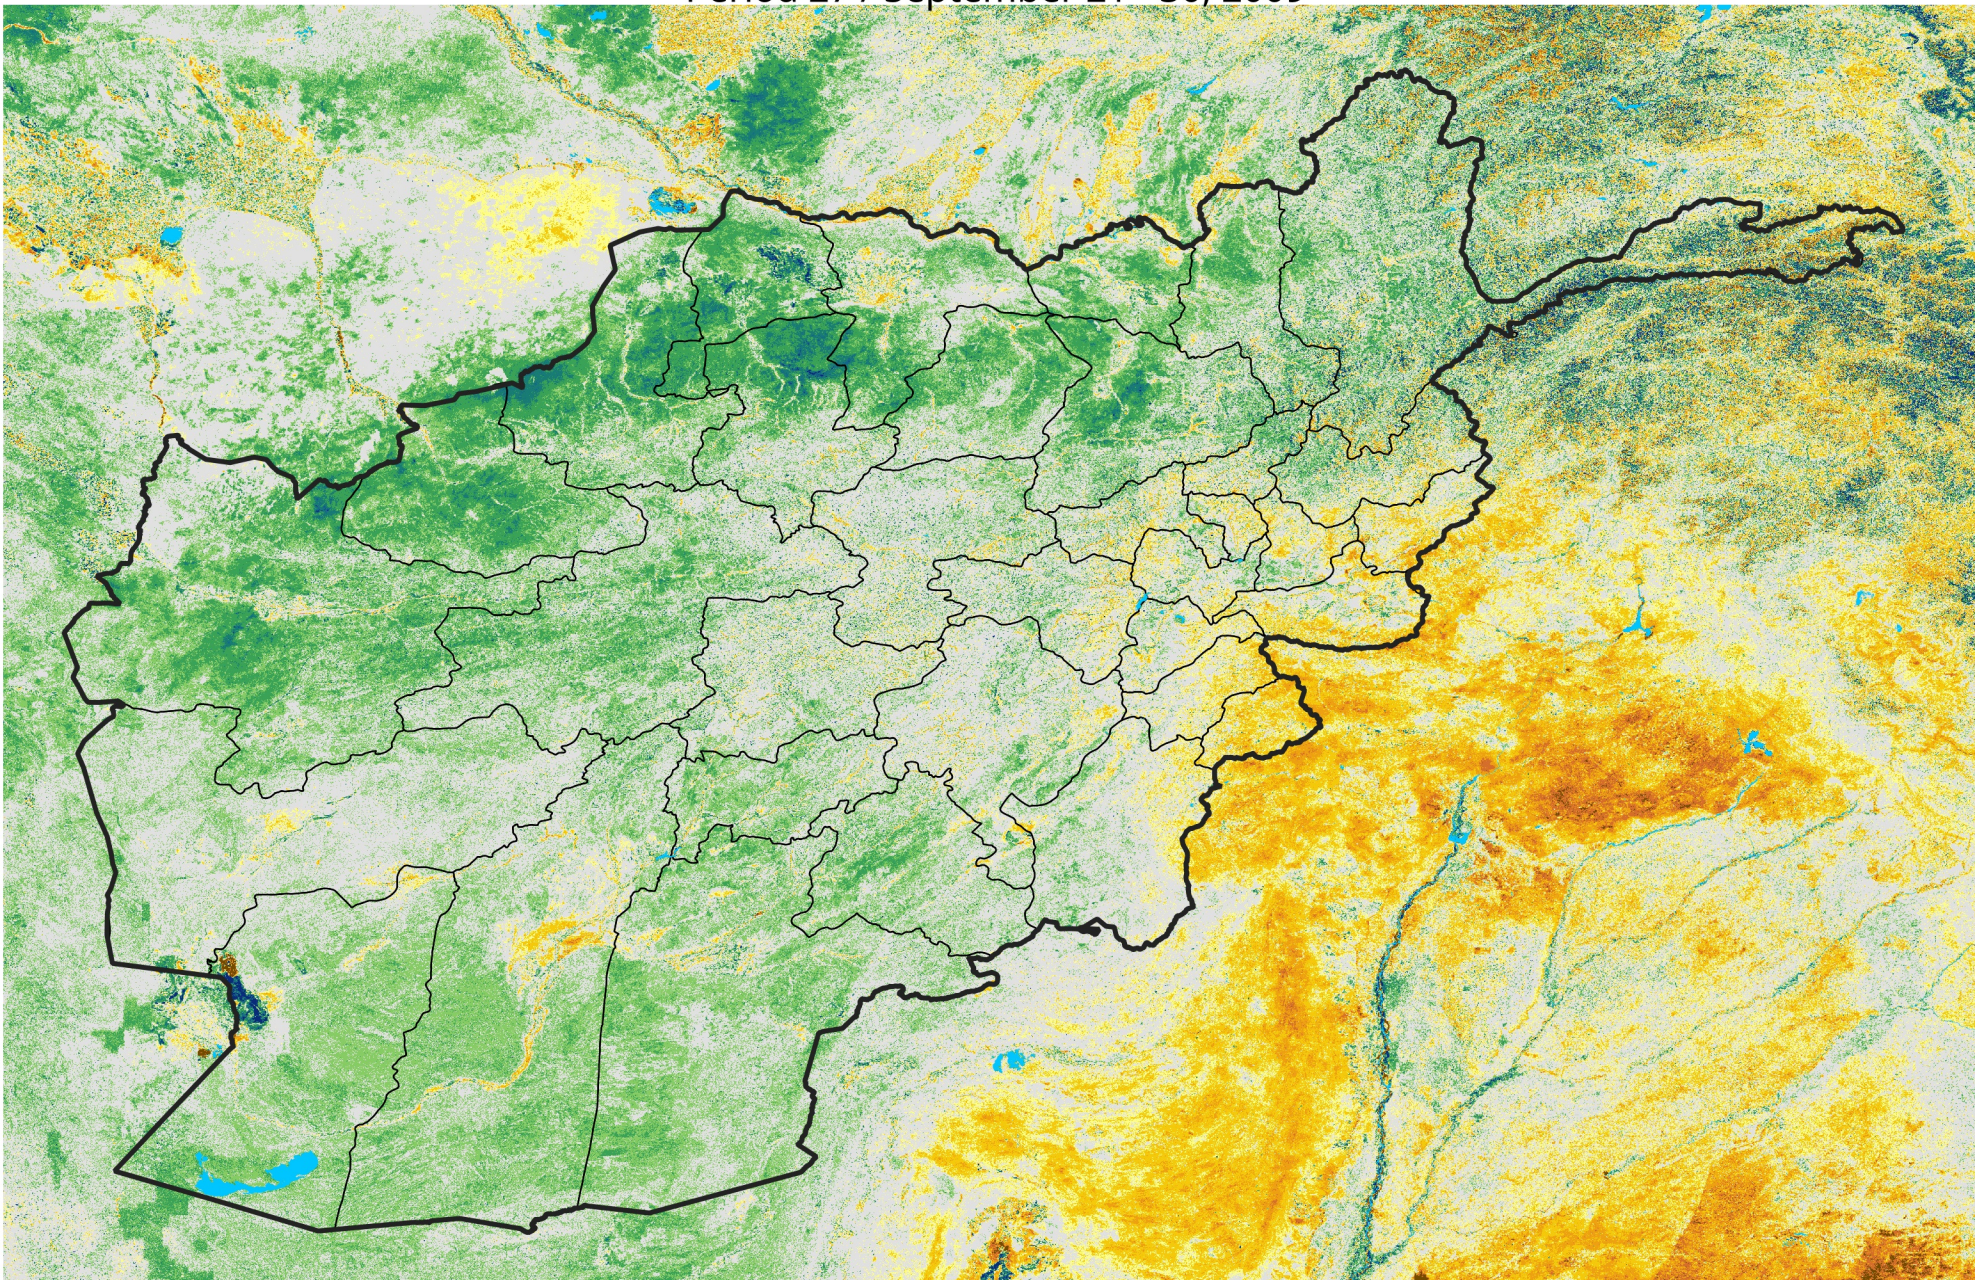

Afghanistan

Percent of Mean NDVI

2009 / mean (2003 - 2022)

Period 27 / September 21 - 30, 2009

Percent of Normal