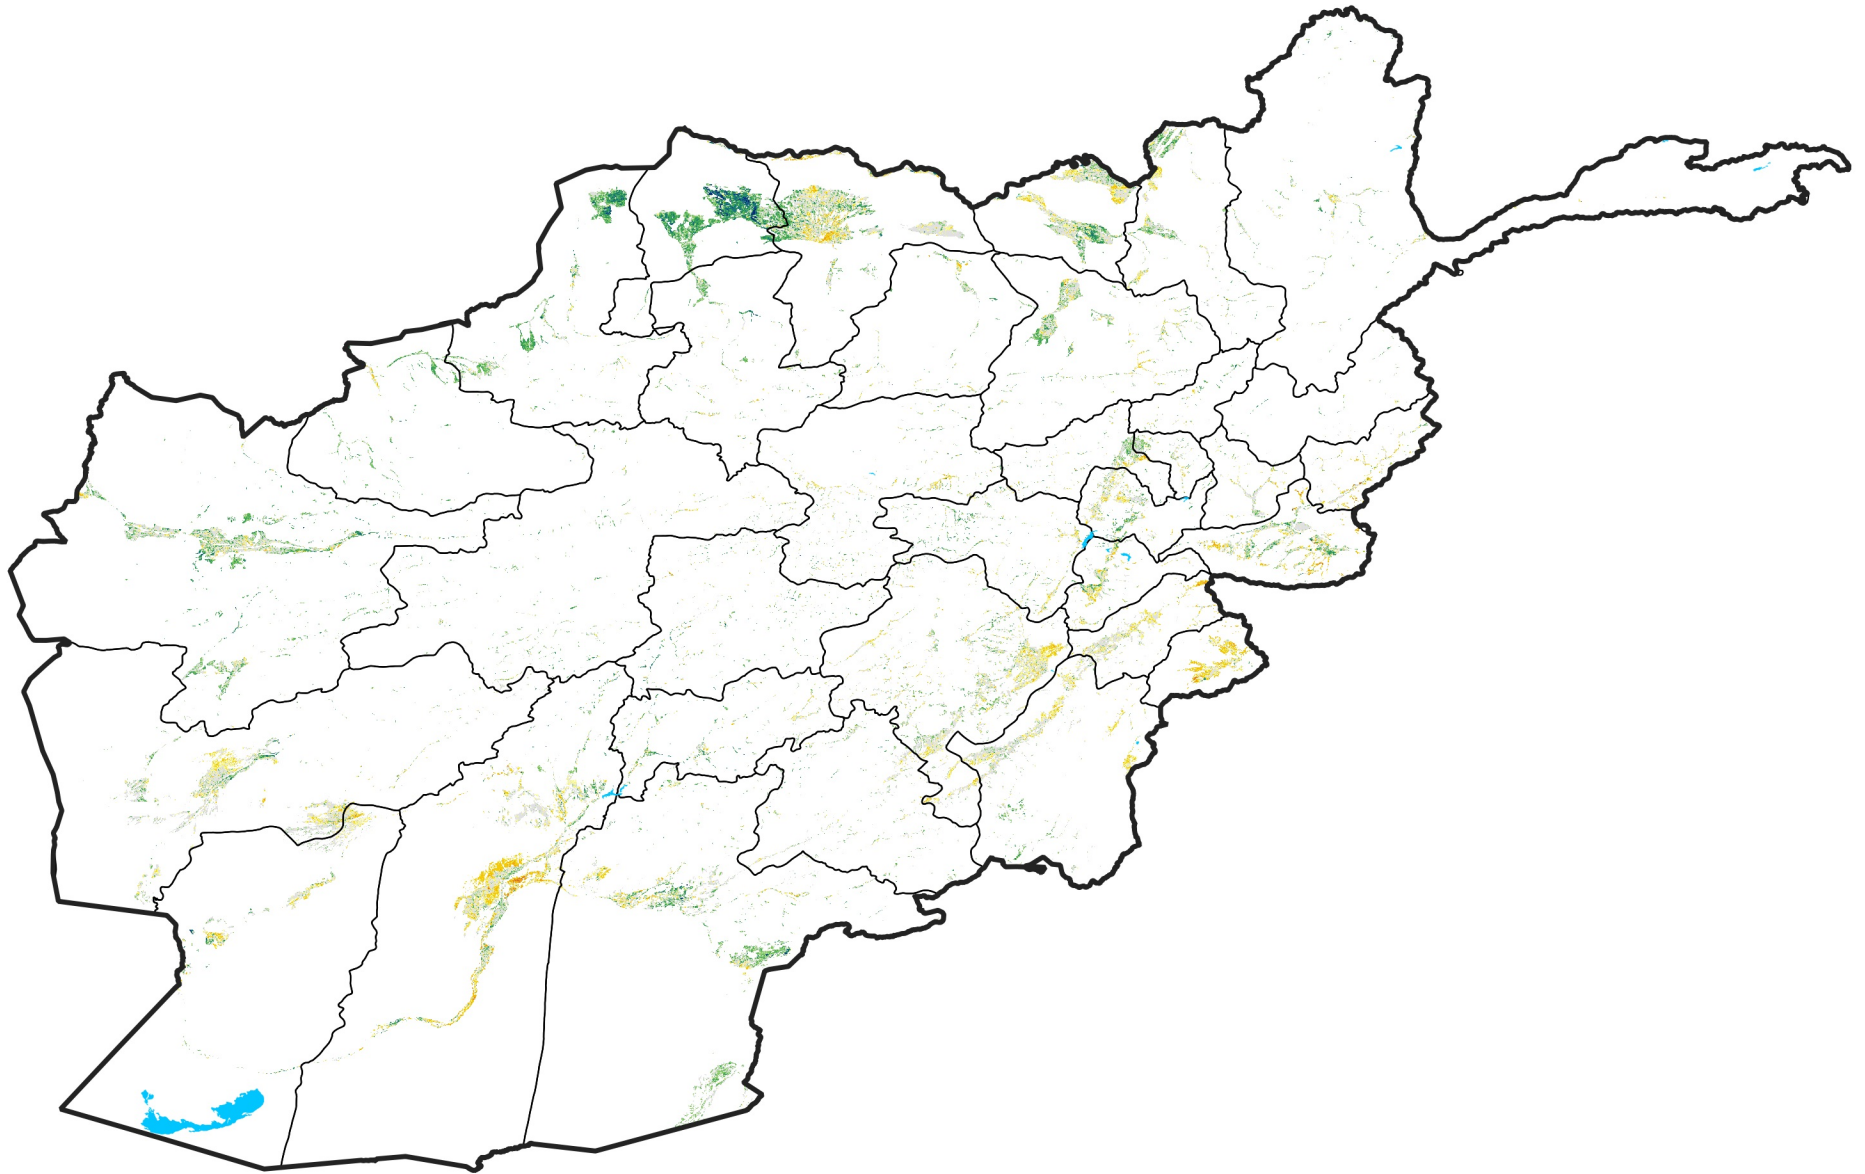

Afghanistan Irrigated Agricultural Areas

Percent of Mean NDVI

2009 / mean (2003 - 2022)

Period 27 / September 21 - 30, 2009

Percent of Normal