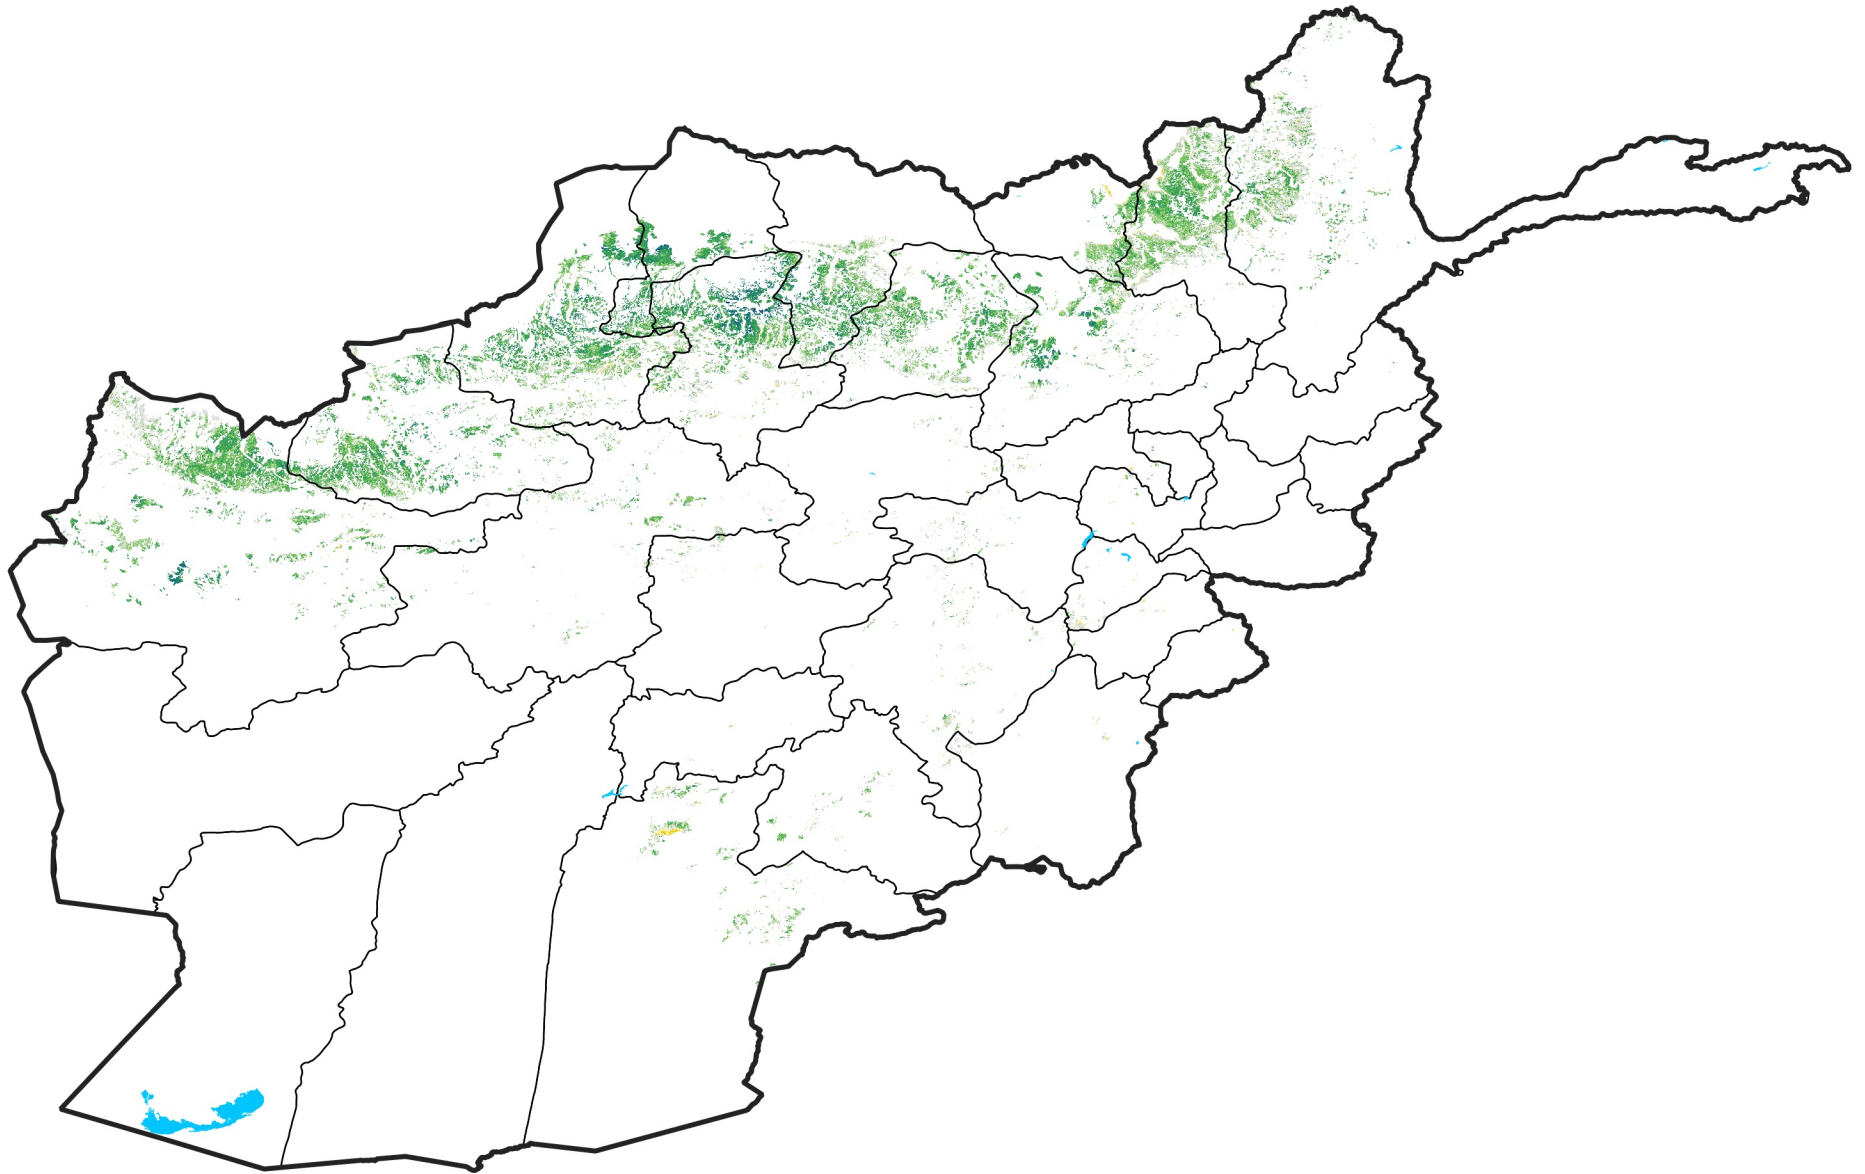

Afghanistan Rainfed Agricultural Areas

Percent of Mean NDVI

2009 / mean (2003 - 2022)

Period 27 / September 21 - 30, 2009

Percent of Normal